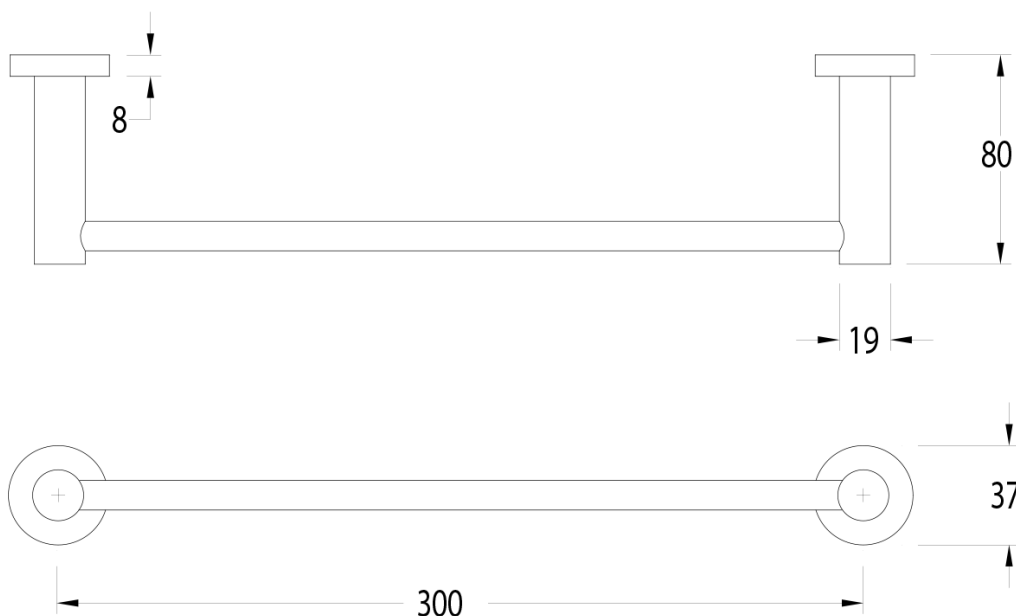

SUSSEX

Sussex Pure Guest Towel Rail 300mm PVD Brushed Nickel

9511593

SPECIFICATIONS

Recommended Use	Residential;Commercial
Colour Finish	Brushed Nickel
Primary Material	DR Brass

WARRANTY

Residential Use (Years)	40
Commercial Use (Years)	10

Please refer to Sussex Warranty page for full Terms and Conditions

Dimensions are nominal measurements only.

CLEANING RECOMMENDATIONS:

We recommend the use of soapy water or approved cleaners. This product should not be cleaned with abrasive materials. Damage caused by any improper treatment is not covered by the product warranty. Refer to Warranty Conditions

Disclaimer: Products in this specification manual must by regulation be installed by licensed and registered trade people. The manufacturer/distributor reserves the right to vary specifications or delete models from their range without prior notification. Dimensions are nominal measurements only. Dimensions and set-outs listed are correct at time of publication however the manufacturer/distributor takes no responsibility for printing errors.

Published 01/04/2026

To see the complete Sussex range go to www.reece.com.au