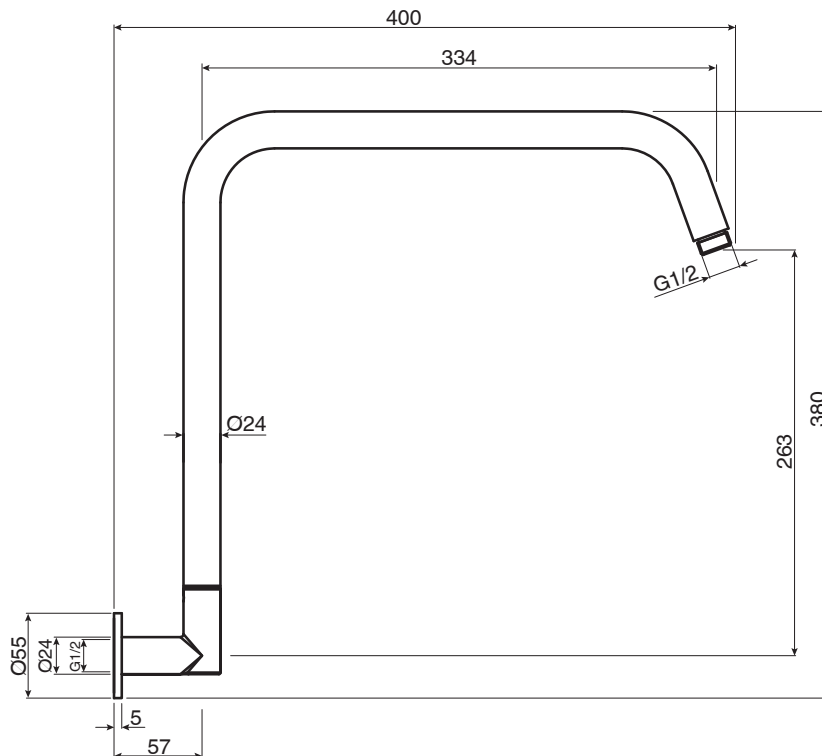

mizu

Mizu Drift Gooseneck Shower Arm Only Brushed Brass

9512416

SPECIFICATIONS

Recommended Use	Domestic, Hotel & Commercial
Colour	Brushed Brass
Recommended Pressure Range	150 - 500 kPa
Maximum Continuous Working Temperature	60 deg C
Suitable for Storage Tank Hot Water	Yes
Suitable for Continuous Flow Hot Water	Yes
Suitable for Gravity Feed Hot Water	No

WARRANTY

Warranty - Domestic Use	10 Years
Spare Parts & Labour	12 Months

Please refer to Warranty Page for full Terms and Conditions

Dimensions are nominal measurements only.

CLEANING RECOMMENDATIONS:

We recommend the use of soapy water or approved cleaners. This product should not be cleaned with abrasive materials. Damage caused by any improper treatment is not covered by the product warranty. Refer to Warranty Conditions

Disclaimer: Products in this specification manual must by regulation be installed by licensed and registered trade people. The manufacturer/distributor reserves the right to vary specifications or delete models from their range without prior notification. Dimensions are nominal measurements only. Dimensions and set-outs listed are correct at time of publication however the manufacturer/distributor takes no responsibility for printing errors.

Published 02/04/2024

To see the complete Mizu range go to www.reece.com.au