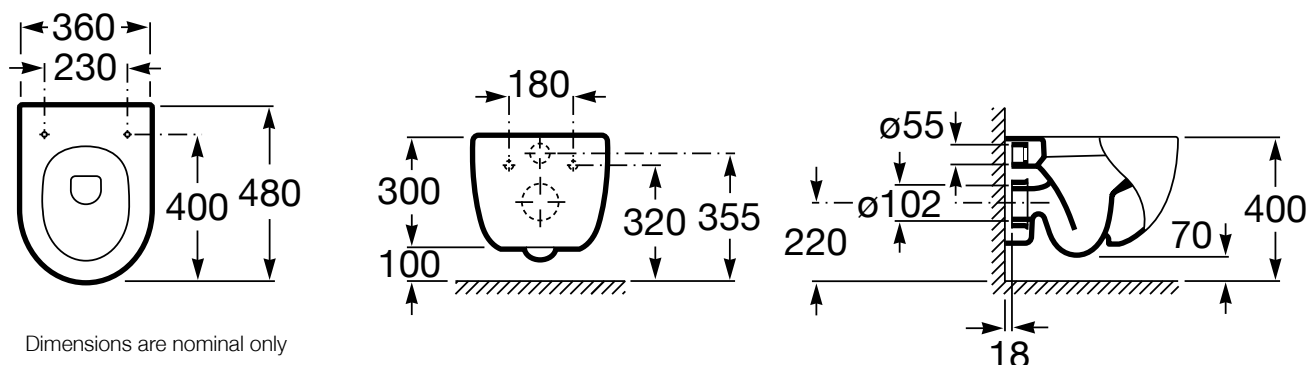

ROCA

MERIDIAN WALL HUNG PAN

Dimensions are nominal only

Pan heights shown are recommendations only and may be varied

SPECIFICATION

Rim Configuration	Box Rim
Bowl Configuration	P Trap only
Set Out	P Trap: 220mm
Pan Fixing	Using solid or cavity (bracket not supplied)
Seat	Matching top-fix, soft-close, quick-release seat supplied with pan
Flushing	4.5/3 litre dual flush
WELS	4 Star WELS Rating
Standards	AS1172.1