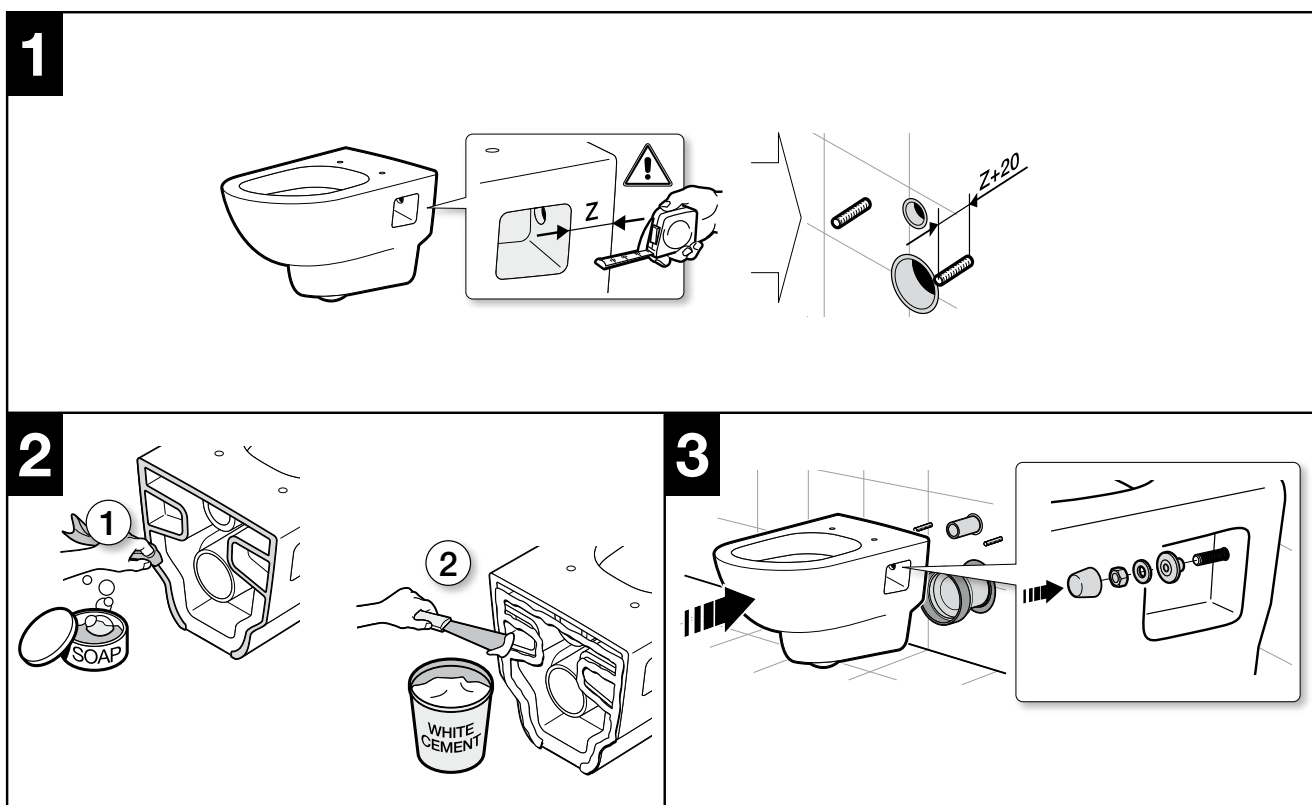

ROCA

MERIDIAN WALL HUNG PAN

Dimensions are nominal only

Pan heights shown are recommendations only and may be varied

SPECIFICATION

Rim Configuration	Box Rim
Bowl Configuration	P Trap only
Set Out	P Trap: 220mm
Pan Fixing	Using solid or cavity (bracket not supplied)
Seat	Matching top-fix, soft-close, quick-release seat supplied with pan
Flushing	4.5/3 litre dual flush
WELS	4 Star WELS Rating
Standards	AS1172.1

Tech Page Version 1

ROCA MERIDIAN WALL HUNG PAN

INSTALLATION

Plumbers, please ensure a copy of the installation instructions is left with the end user for future reference