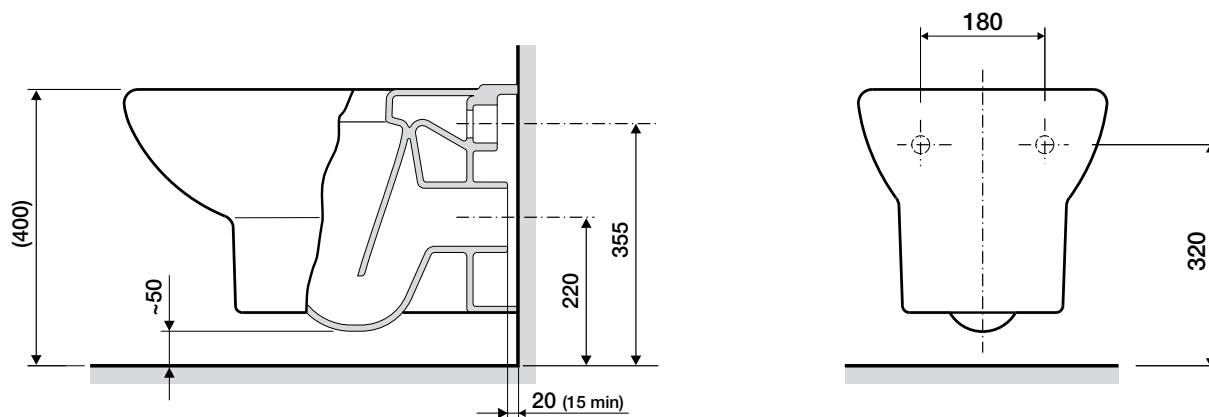

ROCA MERIDIAN WALL HUNG PAN

INSTALLATION

Plumbers, please ensure a copy of the installation instructions is left with the end user for future reference