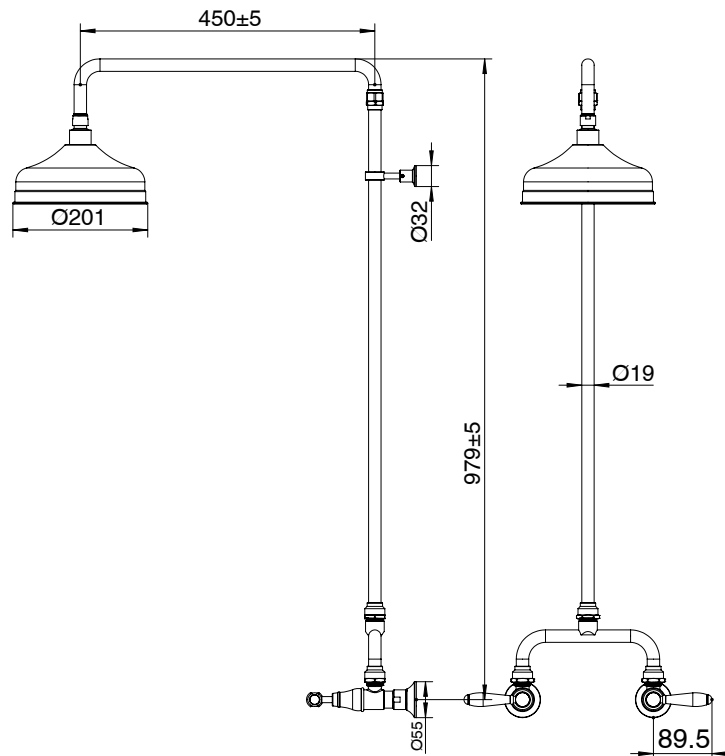

Milli Monument Edit Exposed Shower Set Lever Porcelain Handles Brushed Nickel (3 Star)

4204506

SPECIFICATIONS

Recommended Use	Domestic, Hotel & Commercial
Colour	Brushed Nickel with Porcelain Handles
Finish	Brushed
Material	DR Brass
Recommended Pressure Range	150 - 500 kPa
Maximum Continuous Working Temperature	80 deg C
Suitable for Storage Tank Hot Water	Yes
Suitable for Continuous Flow Hot Water	Yes
Suitable for Gravity Feed Hot Water	No

WARRANTY

Warranty - Domestic Use	15 Years
Spare Parts & Labour	12 Months

Please refer to Warranty Page for full Terms and Conditions

Dimensions are nominal measurements only.

CLEANING RECOMMENDATIONS:

We recommend the use of soapy water or approved cleaners. This product should not be cleaned with abrasive materials. Damage caused by any improper treatment is not covered by the product warranty. Refer to Warranty Conditions

Disclaimer: Products in this specification manual must by regulation be installed by licensed and registered trade people. The manufacturer/distributor reserves the right to vary specifications or delete models from their range without prior notification. Dimensions are nominal measurements only. Dimensions and set-outs listed are correct at time of publication however the manufacturer/distributor takes no responsibility for printing errors.

Published 05/10/2022

To see the complete Milli range go to www.reece.com.au