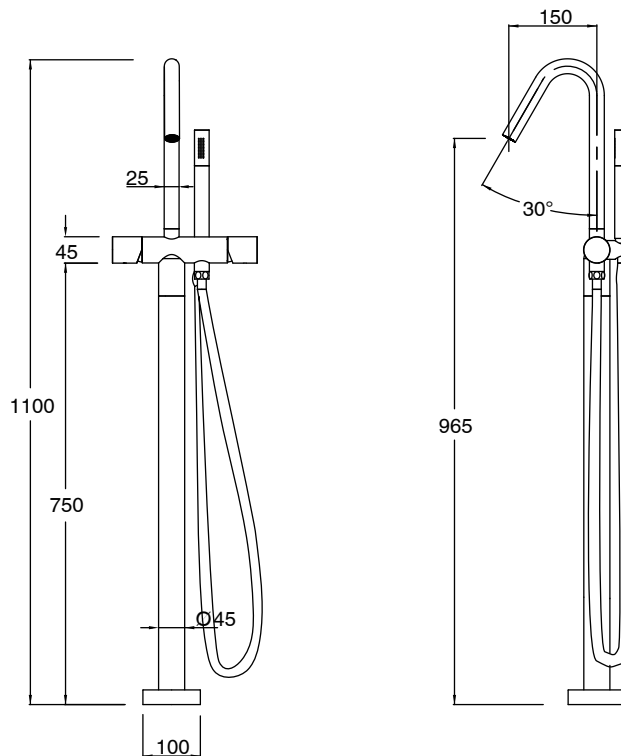

Milli

Milli Pure Floor Mounted Bath Mixer Tap with Handshower and Linear Textured Handle Trimset PVD Brushed Gold (3 Star)
9510946

SPECIFICATIONS	
Recommended Use	Domestic;Hotel;Commercial
Colour Finish	Brushed Gold
Primary Material	DR Brass
Recommended Pressure Range	150 - 500 kPa as per AS3500
Max Continuous Working Temperature (deg C)	65
Min Continuous Working Temperature (deg C)	5
Hot Water Unit Suitability	Storage Tank;Continuous Flow
WARRANTY	
Warranty - Domestic Use (Years)	15
Spare Parts & Labour (Years)	1
<i>Please refer to Warranty Page for full Terms and Conditions</i>	

Disclaimer: Products in this specification manual must by regulation be installed by licensed and registered trade people. The manufacturer/distributor reserves the right to vary specifications or delete models from their range without prior notification. Dimensions are nominal measurements only. Dimensions and set-outs listed are correct at time of publication however the manufacturer/distributor takes no responsibility for printing errors.