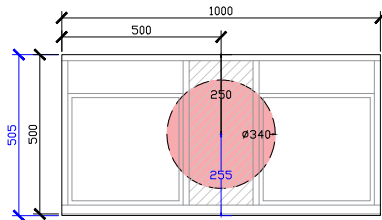

1000W: CENTRE | OFFSET LEFT & RIGHT