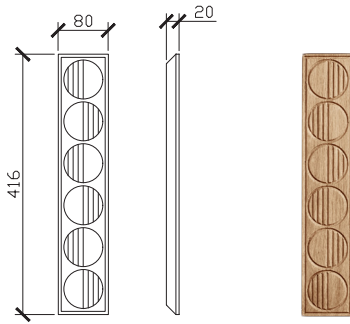

Adorn above counter/ semi inset wall hung vanity with drawer/s & grande handle

GRANDE HANDLE OPTIONS

Eclipse (Solid American Oak)