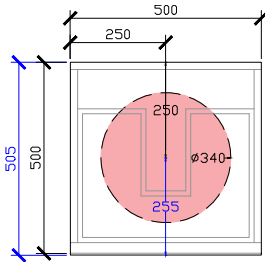

Adorn above counter/ semi inset wall hung vanity with drawer/s & grande handle

STANDARD SIZES

500mm

600mm

INTERNAL VIEW for all sizes

SIDE VIEW for all sizes

1000mm

1200mm

Adorn above counter/ semi inset wall hung vanity with drawer/s & grande handle

STANDARD SIZES

1500mm

1800mm

Adorn above counter/ semi inset wall hung vanity with drawer/s & grande handle

CUSTOM SIZES

501-600mm

601-800mm

INTERNAL VIEW for all sizes

SIDE VIEW for all sizes

801-1100mm

1101-1300mm

Adorn above counter/ semi inset wall hung vanity with drawer/s & grande handle

CUSTOM SIZES

1301-1600mm

1601-1800mm

1801-2000mm

Adorn above counter/ semi inset wall hung vanity with drawer/s & grande handle

ROCA INSPIRA SOFT SQUARE SEMI-INSET & ROCA INSPIRA ROUND SEMI-INSET
340DIA CORIAN CUTOUT

500W: CENTRE ONLY