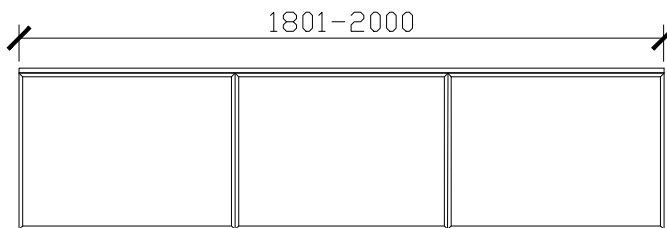

Adorn above counter/ semi inset wall hung vanity with drawer/s & grande handle

STANDARD SIZES

500mm

600mm

INTERNAL VIEW for all sizes

SIDE VIEW for all sizes

1000mm

1200mm

Adorn above counter/ semi inset wall hung vanity with drawer/s & grande handle

STANDARD SIZES

1500mm

1800mm

Adorn above counter/ semi inset wall hung vanity with drawer/s & grande handle

CUSTOM SIZES

501-600mm

601-800mm

INTERNAL VIEW for all sizes

SIDE VIEW for all sizes

801-1100mm

1101-1300mm

Adorn above counter/ semi inset wall hung vanity with drawer/s & grande handle

CUSTOM SIZES

1301-1600mm

1601-1800mm

1801-2000mm

Adorn above counter/ semi inset wall hung vanity with drawer/s & grande handle

ROCA INSPIRA SOFT SQUARE SEMI-INSET & ROCA INSPIRA ROUND SEMI-INSET
340DIA CORIAN CUTOUT

500W: CENTRE ONLY