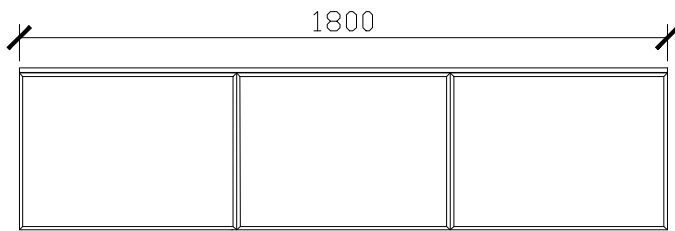

Adorn above counter/ semi inset wall hung vanity with drawer/s & grande handle

STANDARD SIZES

500mm

600mm

INTERNAL VIEW for all sizes

SIDE VIEW for all sizes

1000mm

1200mm

Adorn above counter/ semi inset wall hung vanity with drawer/s & grande handle

STANDARD SIZES

1500mm

1800mm

Adorn above counter/ semi inset wall hung vanity with drawer/s & grande handle

CUSTOM SIZES

501-600mm

601-800mm

INTERNAL VIEW for all sizes

SIDE VIEW for all sizes

801-1100mm

1101-1300mm

Adorn above counter/ semi inset wall hung vanity with drawer/s & grande handle

CUSTOM SIZES

1301-1600mm