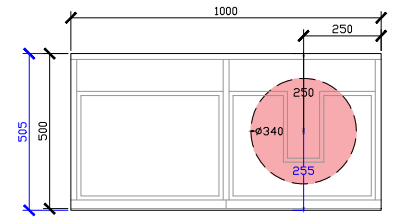

1000W: CENTRE | OFFSET LEFT & RIGHT