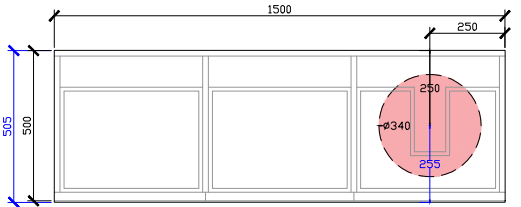

Adorn above counter/ semi inset wall hung vanity with drawer/s & grande handle

STANDARD SIZES

500mm

600mm

INTERNAL VIEW for all sizes

SIDE VIEW for all sizes

1000mm

1200mm

601-800mm

INTERNAL VIEW for all sizes

SIDE VIEW for all sizes

801-1100mm

1101-1300mm

Adorn above counter/ semi inset wall hung vanity with drawer/s & grande handle

CUSTOM SIZES

1301-1600mm

*CORIAN TOP EXTENDS
5MM ON FRONT FOR
BULLNOSE EDGE DETAIL

600W: CENTRE ONLY

1000W: CENTRE | OFFSET LEFT & RIGHT

1200W: CENTRE | OFFSET LEFT & RIGHT

Adorn above counter/ semi inset wall hung vanity with drawer/s & grande handle

ROCA INSPIRA SOFT SQUARE SEMI-INSET & ROCA INSPIRA ROUND SEMI-INSET
340DIA CORIAN CUTOUT

1500W: CENTRE & DOUBLE BASIN | OFFSET LEFT & RIGHT

1800W: CENTRE & DOUBLE BASIN | OFFSET LEFT & RIGHT