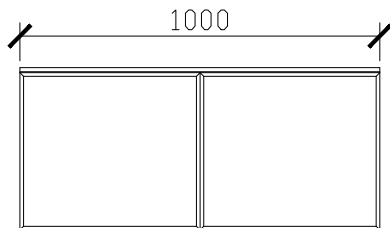

Adorn above counter/ semi inset wall hung vanity with drawer/s & grande handle

STANDARD SIZES

500mm

600mm

INTERNAL VIEW for all sizes

SIDE VIEW for all sizes

1000mm

1200mm

Adorn above counter/ semi inset wall hung vanity with drawer/s & grande handle

STANDARD SIZES

1500mm

1800mm

Adorn above counter/ semi inset wall hung vanity with drawer/s & grande handle

CUSTOM SIZES

501-600mm

601-800mm

INTERNAL VIEW for all sizes

SIDE VIEW for all sizes

801-1100mm

1101-1300mm

Adorn above counter/ semi inset wall hung vanity with drawer/s & grande handle

CUSTOM SIZES

1301-1600mm