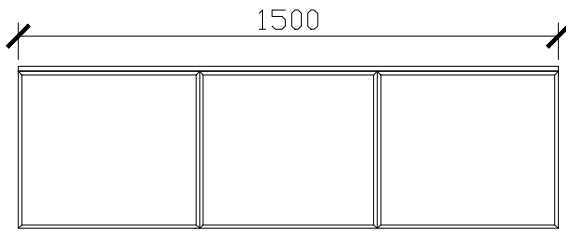

Adorn above counter/ semi inset wall hung vanity with drawer/s & grande handle

STANDARD SIZES

500mm

600mm

INTERNAL VIEW for all sizes

SIDE VIEW for all sizes

1000mm

1200mm

Adorn above counter/ semi inset wall hung vanity with drawer/s & grande handle

STANDARD SIZES

1500mm

1800mm

Adorn above counter/ semi inset wall hung vanity with drawer/s & grande handle

CUSTOM SIZES

501-600mm

601-800mm

INTERNAL VIEW for all sizes

SIDE VIEW for all sizes

801-1100mm

1101-1300mm

Adorn above counter/ semi inset wall hung vanity with drawer/s & grande handle

CUSTOM SIZES

1301-1600mm