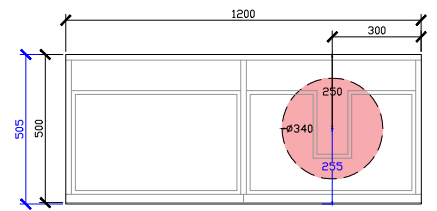

Adorn above counter/ semi inset wall hung vanity with drawer/s & grande handle

STANDARD SIZES

500mm

600mm

INTERNAL VIEW for all sizes

SIDE VIEW for all sizes

1000mm

1200mm

Adorn above counter/ semi inset wall hung vanity with drawer/s & grande handle

STANDARD SIZES

1500mm

1800mm

Adorn above counter/ semi inset wall hung vanity with drawer/s & grande handle

CUSTOM SIZES

501-600mm

601-800mm

INTERNAL VIEW for all sizes

SIDE VIEW for all sizes

801-1100mm

1101-1300mm

Adorn above counter/ semi inset wall hung vanity with drawer/s & grande handle

CUSTOM SIZES

1301-1600mm

*CORIAN TOP EXTENDS
5MM ON FRONT FOR
BULLNOSE EDGE DETAIL

600W: CENTRE ONLY

1000W: CENTRE | OFFSET LEFT & RIGHT

1200W: CENTRE | OFFSET LEFT & RIGHT

Adorn above counter/ semi inset wall hung vanity with drawer/s & grande handle