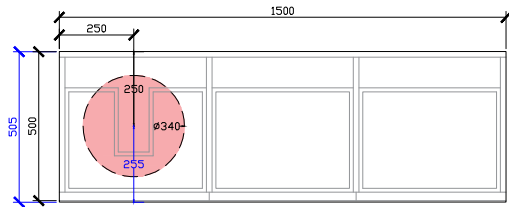

Adorn above counter/ semi inset wall hung vanity with drawer/s & grande handle

STANDARD SIZES

500mm

600mm

INTERNAL VIEW for all sizes

SIDE VIEW for all sizes

1000mm

1200mm

601-800mm

INTERNAL VIEW for all sizes

SIDE VIEW for all sizes

801-1100mm

1101-1300mm

Adorn above counter/ semi inset wall hung vanity with drawer/s & grande handle

CUSTOM SIZES

1301-1600mm

*CORIAN TOP EXTENDS
5MM ON FRONT FOR
BULLNOSE EDGE DETAIL

600W: CENTRE ONLY

1000W: CENTRE | OFFSET LEFT & RIGHT

1200W: CENTRE | OFFSET LEFT & RIGHT

Adorn above counter/ semi inset wall hung vanity with drawer/s & grande handle

ROCA INSPIRA SOFT SQUARE SEMI-INSET & ROCA INSPIRA ROUND SEMI-INSET
340DIA CORIAN CUTOUT

1500W: CENTRE & DOUBLE BASIN | OFFSET LEFT & RIGHT

1800W: CENTRE & DOUBLE BASIN | OFFSET LEFT & RIGHT