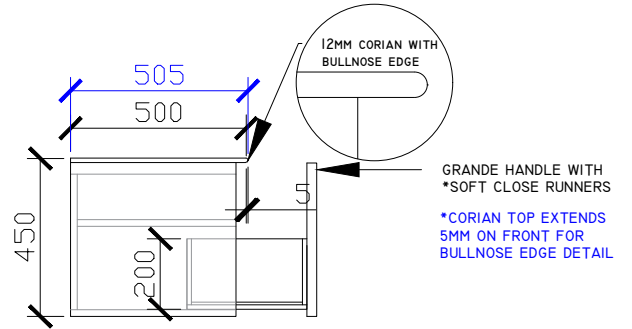

CUSTOM SIZES

	A2GH-VUWH-501-600	A2GH-VUWH-601-800	A2GH-VUWH-801-1100	A2GH-VUWH-1101-1300	A2GH-VUWH-1301-1600	A2GH-VUWH-1601-1800	A2GH-VUWH-1801-2000
Width (mm)	501-600	601-800	801-1100	1101-1300	1301-1600	1601-1800	1801-2000
Depth (mm)	400-500	400-500	400-500	400-500	400-500	400-500	400-500
Height (mm)	450	450	450	450	450	450	450
Number of Drawers	1	2	2	2	2	3	3
Basin Options	1	1	1	1	1-2	1-2	1-2

Adorn above counter/ semi inset wall hung vanity with drawer/s & grande handle

STANDARD SIZES

500mm

600mm

INTERNAL VIEW for all sizes

SIDE VIEW for all sizes

1000mm

1200mm

Adorn above counter/ semi inset wall hung vanity with drawer/s & grande handle

STANDARD SIZES

1500mm

1800mm

Adorn above counter/ semi inset wall hung vanity with drawer/s & grande handle

CUSTOM SIZES

501-600mm

601-800mm

INTERNAL VIEW for all sizes

SIDE VIEW for all sizes

801-1100mm

1101-1300mm

Adorn above counter/ semi inset wall hung vanity with drawer/s & grande handle

CUSTOM SIZES

1301-1600mm