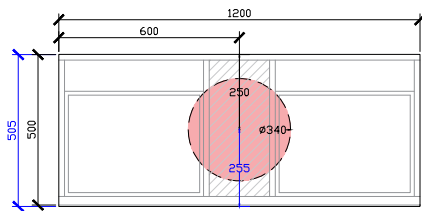

Adorn above counter/ semi inset wall hung vanity with drawer/s & grande handle

STANDARD SIZES

500mm

600mm

INTERNAL VIEW for all sizes

SIDE VIEW for all sizes

1000mm

1200mm

Adorn above counter/ semi inset wall hung vanity with drawer/s & grande handle

STANDARD SIZES

1500mm

1800mm

Adorn above counter/ semi inset wall hung vanity with drawer/s & grande handle

CUSTOM SIZES

501-600mm

601-800mm

INTERNAL VIEW for all sizes

SIDE VIEW for all sizes

801-1100mm

1101-1300mm

Adorn above counter/ semi inset wall hung vanity with drawer/s & grande handle

CUSTOM SIZES

1301-1600mm

*CORIAN TOP EXTENDS
5MM ON FRONT FOR
BULLNOSE EDGE DETAIL

600W: CENTRE ONLY

1000W: CENTRE | OFFSET LEFT & RIGHT

1200W: CENTRE | OFFSET LEFT & RIGHT

Adorn above counter/ semi inset wall hung vanity with drawer/s & grande handle