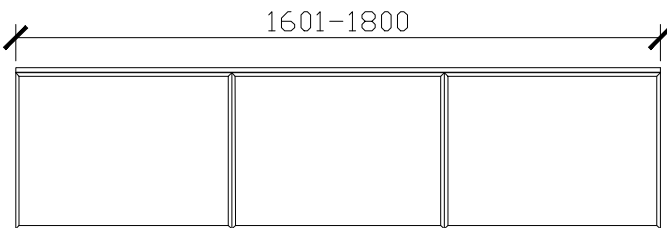

Adorn above counter/ semi inset wall hung vanity with drawer/s & grande handle

STANDARD SIZES

500mm

600mm

INTERNAL VIEW for all sizes

SIDE VIEW for all sizes

1000mm

1200mm

Adorn above counter/ semi inset wall hung vanity with drawer/s & grande handle

STANDARD SIZES

1500mm

1800mm

Adorn above counter/ semi inset wall hung vanity with drawer/s & grande handle

CUSTOM SIZES

501-600mm

601-800mm

INTERNAL VIEW for all sizes

SIDE VIEW for all sizes

801-1100mm

1101-1300mm

Adorn above counter/ semi inset wall hung vanity with drawer/s & grande handle

CUSTOM SIZES

1301-1600mm

1601-1800mm

1801-2000mm

Adorn above counter/ semi inset wall hung vanity with drawer/s & grande handle

ROCA INSPIRA SOFT SQUARE SEMI-INSET & ROCA INSPIRA ROUND SEMI-INSET
340DIA CORIAN CUTOUT

500W: CENTRE ONLY