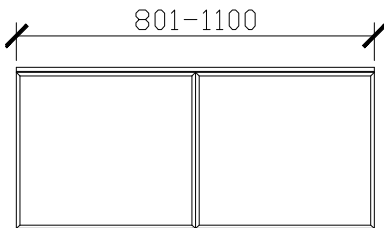

Adorn above counter/ semi inset wall hung vanity with drawer/s & grande handle

STANDARD SIZES

500mm

600mm

INTERNAL VIEW for all sizes

SIDE VIEW for all sizes

1000mm

1200mm

Adorn above counter/ semi inset wall hung vanity with drawer/s & grande handle

STANDARD SIZES

1500mm

1800mm

Adorn above counter/ semi inset wall hung vanity with drawer/s & grande handle

CUSTOM SIZES

501-600mm

601-800mm

INTERNAL VIEW for all sizes

SIDE VIEW for all sizes

801-1100mm

1101-1300mm

Adorn above counter/ semi inset wall hung vanity with drawer/s & grande handle

CUSTOM SIZES

1301-1600mm