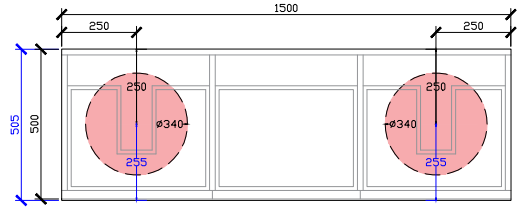

Adorn above counter/ semi inset wall hung vanity with drawer/s & grande handle

ROCA INSPIRA SOFT SQUARE SEMI-INSET & ROCA INSPIRA ROUND SEMI-INSET
340DIA CORIAN CUTOUT

1500W: CENTRE & DOUBLE BASIN | OFFSET LEFT & RIGHT