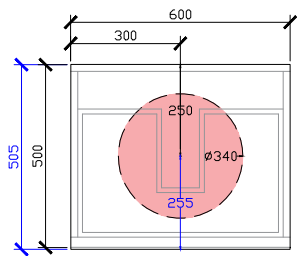

600W: CENTRE ONLY