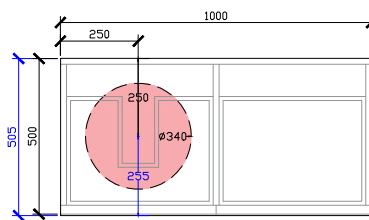

1000W: CENTRE | OFFSET LEFT & RIGHT