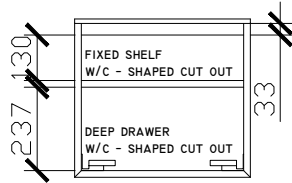

Adorn above counter/ semi inset wall hung vanity with drawer/s & grande handle

STANDARD SIZES

500mm

600mm

INTERNAL VIEW for all sizes

SIDE VIEW for all sizes

1000mm

1200mm

Adorn above counter/ semi inset wall hung vanity with drawer/s & grande handle

STANDARD SIZES

1500mm

1800mm

Adorn above counter/ semi inset wall hung vanity with drawer/s & grande handle

CUSTOM SIZES

501-600mm

601-800mm

INTERNAL VIEW for all sizes

SIDE VIEW for all sizes

801-1100mm

1101-1300mm

Adorn above counter/ semi inset wall hung vanity with drawer/s & grande handle

CUSTOM SIZES

1301-1600mm