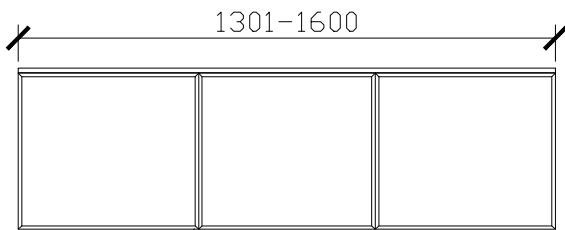

Adorn above counter/ semi inset wall hung vanity with drawer/s & grande handle

STANDARD SIZES

500mm

600mm

INTERNAL VIEW for all sizes

SIDE VIEW for all sizes

1000mm

1200mm

Adorn above counter/ semi inset wall hung vanity with drawer/s & grande handle

STANDARD SIZES

1500mm

1800mm

Adorn above counter/ semi inset wall hung vanity with drawer/s & grande handle

CUSTOM SIZES

501-600mm

601-800mm

INTERNAL VIEW for all sizes

SIDE VIEW for all sizes

801-1100mm

1101-1300mm

Adorn above counter/ semi inset wall hung vanity with drawer/s & grande handle

CUSTOM SIZES

1301-1600mm

1601-1800mm

1801-2000mm

Adorn above counter/ semi inset wall hung vanity with drawer/s & grande handle

ROCA INSPIRA SOFT SQUARE SEMI-INSET & ROCA INSPIRA ROUND SEMI-INSET
340DIA CORIAN CUTOUT

500W: CENTRE ONLY