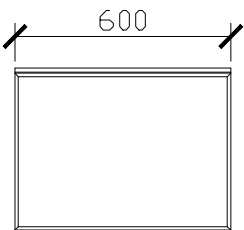

CUSTOM SIZES

	A2GH-VUWH-501-600	A2GH-VUWH-601-800	A2GH-VUWH-801-1100	A2GH-VUWH-1101-1300	A2GH-VUWH-1301-1600	A2GH-VUWH-1601-1800	A2GH-VUWH-1801-2000
Width (mm)	501-600	601-800	801-1100	1101-1300	1301-1600	1601-1800	1801-2000
Depth (mm)	400-500	400-500	400-500	400-500	400-500	400-500	400-500
Height (mm)	450	450	450	450	450	450	450
Number of Drawers	1	2	2	2	2	3	3
Basin Options	1	1	1	1	1-2	1-2	1-2

Adorn above counter/ semi inset wall hung vanity with drawer/s & grande handle

STANDARD SIZES

500mm

600mm

INTERNAL VIEW for all sizes

SIDE VIEW for all sizes

1000mm

1200mm

Adorn above counter/ semi inset wall hung vanity with drawer/s & grande handle

STANDARD SIZES

1500mm

1800mm

Adorn above counter/ semi inset wall hung vanity with drawer/s & grande handle

CUSTOM SIZES

501-600mm

601-800mm

INTERNAL VIEW for all sizes

SIDE VIEW for all sizes

801-1100mm

1101-1300mm

Adorn above counter/ semi inset wall hung vanity with drawer/s & grande handle

CUSTOM SIZES

1301-1600mm