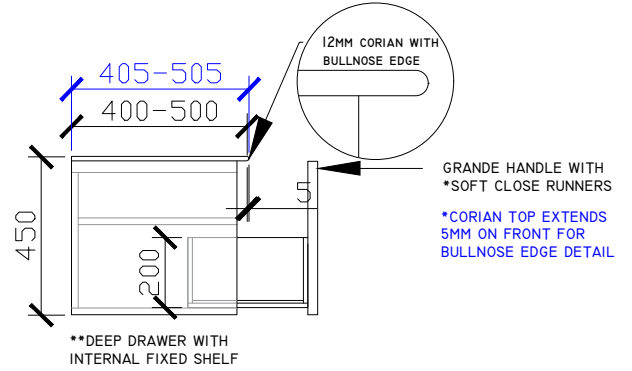

Adorn above counter/ semi inset wall hung vanity with drawer/s & grande handle

STANDARD SIZES

500mm

600mm

INTERNAL VIEW for all sizes

SIDE VIEW for all sizes

1000mm

1200mm

Adorn above counter/ semi inset wall hung vanity with drawer/s & grande handle

STANDARD SIZES

1500mm

1800mm

Adorn above counter/ semi inset wall hung vanity with drawer/s & grande handle

CUSTOM SIZES

501-600mm

601-800mm

INTERNAL VIEW for all sizes

SIDE VIEW for all sizes

801-1100mm

1101-1300mm

Adorn above counter/ semi inset wall hung vanity with drawer/s & grande handle

CUSTOM SIZES

1301-1600mm