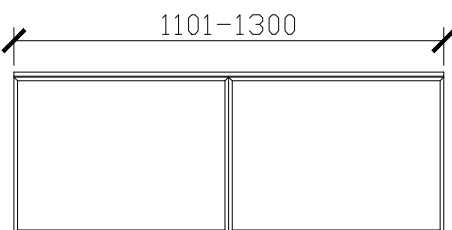

Adorn above counter/ semi inset wall hung vanity with drawer/s & grande handle

STANDARD SIZES

500mm

600mm

INTERNAL VIEW for all sizes

SIDE VIEW for all sizes

1000mm

1200mm

Adorn above counter/ semi inset wall hung vanity with drawer/s & grande handle

STANDARD SIZES

1500mm

1800mm

Adorn above counter/ semi inset wall hung vanity with drawer/s & grande handle

CUSTOM SIZES

501-600mm

601-800mm

INTERNAL VIEW for all sizes

SIDE VIEW for all sizes

801-1100mm

1101-1300mm

Adorn above counter/ semi inset wall hung vanity with drawer/s & grande handle

CUSTOM SIZES

1301-1600mm

1601-1800mm

1801-2000mm

Adorn above counter/ semi inset wall hung vanity with drawer/s & grande handle

ROCA INSPIRA SOFT SQUARE SEMI-INSET & ROCA INSPIRA ROUND SEMI-INSET
340DIA CORIAN CUTOUT

500W: CENTRE ONLY