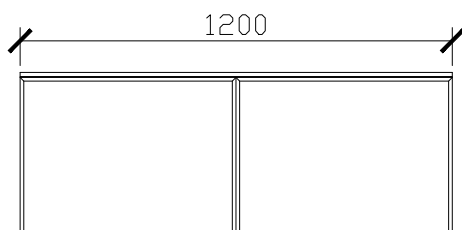

Adorn above counter/ semi inset wall hung vanity with drawer/s & grande handle

STANDARD SIZES

500mm

600mm

INTERNAL VIEW for all sizes

SIDE VIEW for all sizes

1000mm

1200mm

Adorn above counter/ semi inset wall hung vanity with drawer/s & grande handle

STANDARD SIZES

1500mm

1800mm

Adorn above counter/ semi inset wall hung vanity with drawer/s & grande handle

CUSTOM SIZES

501-600mm

601-800mm

INTERNAL VIEW for all sizes

SIDE VIEW for all sizes

801-1100mm

1101-1300mm

Adorn above counter/ semi inset wall hung vanity with drawer/s & grande handle

CUSTOM SIZES

1301-1600mm