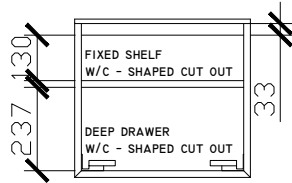

Disclaimer: Products in this specification manual must be installed by regulation by licensed and registered trade people. The manufacturer/distributor reserves the right to vary specifications or delete models from their range without prior notification. Dimensions are nominal measurements only. Dimensions and set-outs listed are correct at time of publication however the manufacturer/distributor takes no responsibility for printing errors.

Adorn above counter/ semi inset wall hung vanity with drawer/s & grande handle

STANDARD SIZES

500mm

600mm

INTERNAL VIEW for all sizes

SIDE VIEW for all sizes

1000mm

1200mm

601-800mm

INTERNAL VIEW for all sizes

SIDE VIEW for all sizes

801-1100mm

1101-1300mm

Adorn above counter/ semi inset wall hung vanity with drawer/s & grande handle

CUSTOM SIZES

1301-1600mm