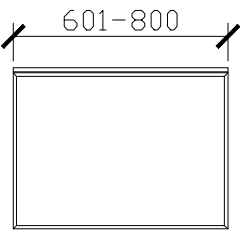

Adorn above counter/ semi inset wall hung vanity with drawer/s & grande handle

STANDARD SIZES

500mm

600mm

INTERNAL VIEW for all sizes

SIDE VIEW for all sizes

1000mm

1200mm

Adorn above counter/ semi inset wall hung vanity with drawer/s & grande handle

STANDARD SIZES

1500mm

1800mm

Adorn above counter/ semi inset wall hung vanity with drawer/s & grande handle

CUSTOM SIZES

501-600mm

601-800mm

INTERNAL VIEW for all sizes

SIDE VIEW for all sizes

801-1100mm

1101-1300mm

Adorn above counter/ semi inset wall hung vanity with drawer/s & grande handle

CUSTOM SIZES

1301-1600mm

1601-1800mm

1801-2000mm

Adorn above counter/ semi inset wall hung vanity with drawer/s & grande handle

ROCA INSPIRA SOFT SQUARE SEMI-INSET & ROCA INSPIRA ROUND SEMI-INSET
340DIA CORIAN CUTOUT

500W: CENTRE ONLY