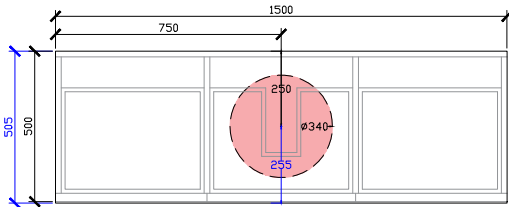

Adorn above counter/ semi inset wall hung vanity with drawer/s & grande handle

STANDARD SIZES

500mm

600mm

INTERNAL VIEW for all sizes

SIDE VIEW for all sizes

1000mm

1200mm

601-800mm

INTERNAL VIEW for all sizes

SIDE VIEW for all sizes

801-1100mm

1101-1300mm

Adorn above counter/ semi inset wall hung vanity with drawer/s & grande handle

CUSTOM SIZES

1301-1600mm

*CORIAN TOP EXTENDS
5MM ON FRONT FOR
BULLNOSE EDGE DETAIL

600W: CENTRE ONLY

1000W: CENTRE | OFFSET LEFT & RIGHT

1200W: CENTRE | OFFSET LEFT & RIGHT

Adorn above counter/ semi inset wall hung vanity with drawer/s & grande handle

ROCA INSPIRA SOFT SQUARE SEMI-INSET & ROCA INSPIRA ROUND SEMI-INSET
340DIA CORIAN CUTOUT

1500W: CENTRE & DOUBLE BASIN | OFFSET LEFT & RIGHT

1800W: CENTRE & DOUBLE BASIN | OFFSET LEFT & RIGHT