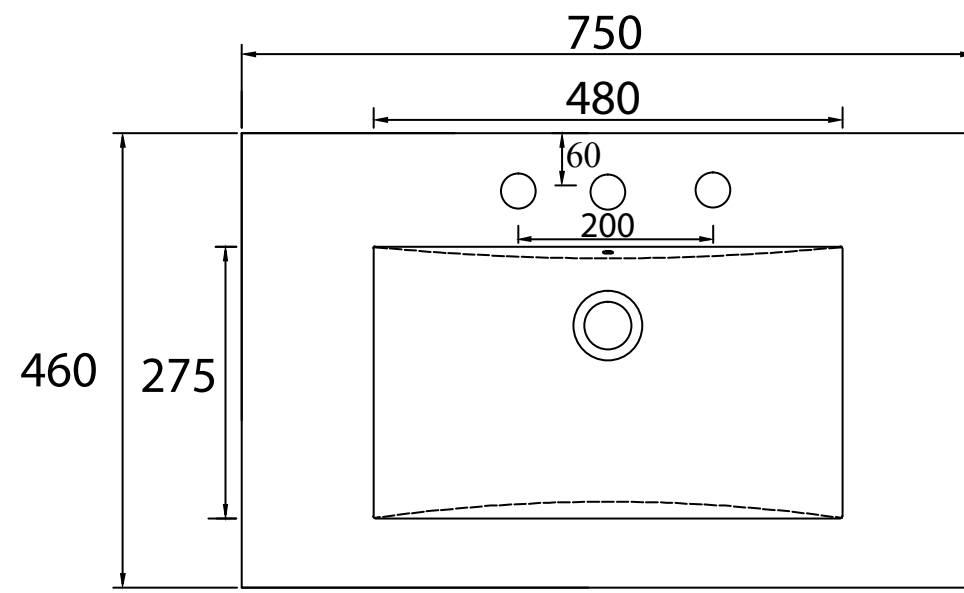

Vanity 750mm - Top View

Vanity 750mm - Top View