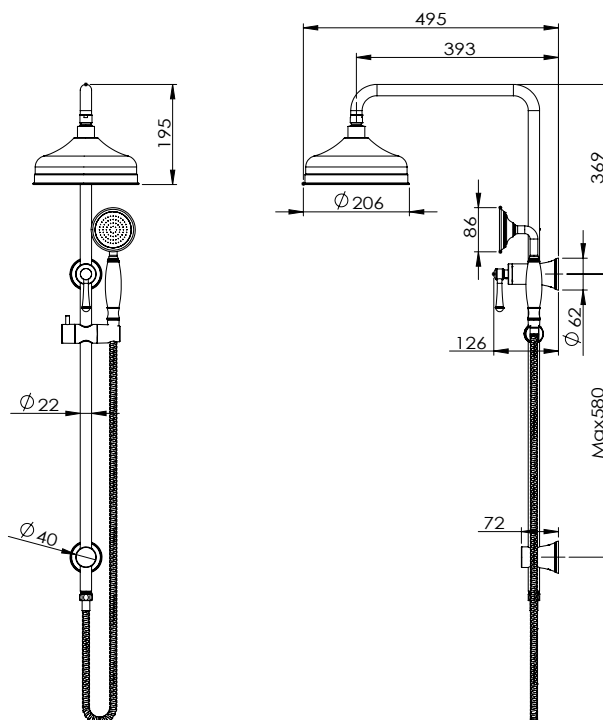

Posh Canterbury Twin Rail Shower with Top Rail Water Inlet Brass Gold (3 Star)

9511249

SPECIFICATIONS

Recommended Use	Domestic, Hotel & Commercial
Colour	Brass Gold
Finish	Polished
Material	Brass
Recommended Pressure Range	150-500 kPa
Maximum Continuous Working Temperature	80 deg C
Suitable for Storage Tank Hot Water	Yes
Suitable for Continuous Flow Hot Water	Yes
Suitable for Gravity Feed Hot Water	No

WARRANTY

Warranty - Domestic Use	7 Years
Parts Replacement Only	12 Months

Please refer to Warranty Page for full Terms and Conditions

Dimensions are nominal measurements only.

CLEANING RECOMMENDATIONS:

We recommend the use of soapy water or approved cleaners. This product should not be cleaned with abrasive materials. Damage caused by any improper treatment is not covered by the product warranty. Refer to Warranty Conditions

Disclaimer: Products in this specification manual must by regulation be installed by licensed and registered trade people. The manufacturer/distributor reserves the right to vary specifications or delete models from their range without prior notification. Dimensions are nominal measurements only. Dimensions and set-outs listed are correct at time of publication however the manufacturer/distributor takes no responsibility for printing errors.

Published 02/03/2022

To see the complete Posh range go to
www.reece.com.au