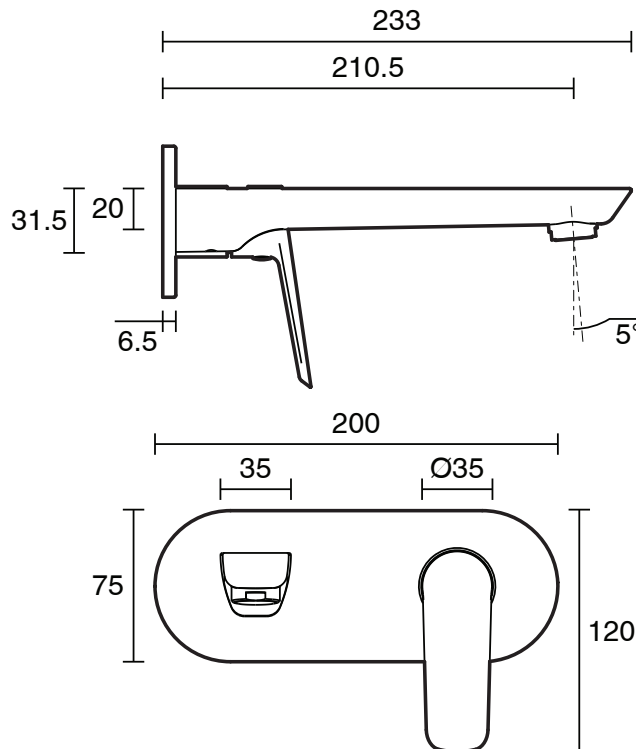

mizu

Mizu Bliss Wall Basin Mixer Tap Set 210mm Matte Black (4 Star)

9505357

SPECIFICATIONS

Recommended Use	Domestic, Hotel & Commercial
Colour	Matte Black
Finish	Matte
Material	DR Brass
Recommended Pressure Range	150 - 500 kPa
Maximum Continuous Working Temperature	80 deg C
Suitable for Storage Tank Hot Water	Yes
Suitable for Continuous Flow Hot Water	Yes
Suitable for Gravity Feed Hot Water	No

WARRANTY

Warranty - Domestic Use	10 Years
Spare Parts & Labour	12 Months

Please refer to Warranty Page for full Terms and Conditions

Dimensions are nominal measurements only.

CLEANING RECOMMENDATIONS:

We recommend the use of soapy water or approved cleaners. This product should not be cleaned with abrasive materials. Damage caused by any improper treatment is not covered by the product warranty. Refer to Warranty Conditions

Disclaimer: Products in this specification manual must by regulation be installed by licensed and registered trade people. The manufacturer/distributor reserves the right to vary specifications or delete models from their range without prior notification. Dimensions are nominal measurements only. Dimensions and set-outs listed are correct at time of publication however the manufacturer/distributor takes no responsibility for printing errors.

Published 07/09/2022

To see the complete Mizu range go to www.reece.com.au