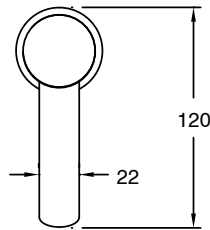

Milli Pure Basin Mixer Tap with Diamond Textured Handle PVD Matte Black (6 Star)

9511290

SPECIFICATIONS

Recommended Use	Domestic;Hotel;Commercial
Colour Finish	Matte Black
Primary Material	DR Brass
Recommended Pressure Range	150 - 500 kPa as per AS3500
Max Continuous Working Temperature (deg C)	65
Min Continuous Working Temperature (deg C)	5
Hot Water Unit Suitability	Storage Tank;Continuous Flow

WARRANTY

Warranty - Domestic Use (Years)	15
Spare Parts & Labour (Years)	1

Please refer to Warranty Page for full Terms and Conditions

Dimensions are nominal measurements only.

CLEANING RECOMMENDATIONS:

We recommend the use of soapy water or approved cleaners. This product should not be cleaned with abrasive materials. Damage caused by any improper treatment is not covered by the product warranty. Refer to Warranty Conditions

Disclaimer: Products in this specification manual must by regulation be installed by licensed and registered trade people. The manufacturer/distributor reserves the right to vary specifications or delete models from their range without prior notification. Dimensions are nominal measurements only. Dimensions and set-outs listed are correct at time of publication however the manufacturer/distributor takes no responsibility for printing errors.

Published 18/03/2025

To see the complete Milli range go to www.reece.com.au