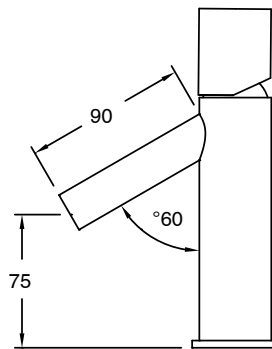

Milli Pure Basin Mixer Tap with Diamond Textured Handle PVD Matte Black (6 Star)

9511290

SPECIFICATIONS

Recommended Use	Domestic;Hotel;Commercial
Colour Finish	Matte Black
Primary Material	DR Brass
Recommended Pressure Range	150 - 500 kPa as per AS3500
Max Continuous Working Temperature (deg C)	65
Min Continuous Working Temperature (deg C)	5
Hot Water Unit Suitability	Storage Tank;Continuous Flow

WARRANTY

Warranty - Domestic Use (Years)	15
Spare Parts & Labour (Years)	1

Please refer to Warranty Page for full Terms and Conditions

Dimensions are nominal measurements only.

CLEANING RECOMMENDATIONS:

We recommend the use of soapy water or approved cleaners. This product should not be cleaned with abrasive materials. Damage caused by any improper treatment is not covered by the product warranty. Refer to Warranty Conditions

Disclaimer: Products in this specification manual must by regulation be installed by licensed and registered trade people. The manufacturer/distributor reserves the right to vary specifications or delete models from their range without prior notification. Dimensions are nominal measurements only. Dimensions and set-outs listed are correct at time of publication however the manufacturer/distributor takes no responsibility for printing errors.

Published 18/03/2025

To see the complete Milli range go to www.reece.com.au