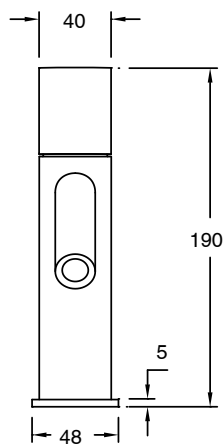

Milli Pure Basin Mixer Tap with Diamond Textured Handle PVD Matte Black (6 Star)

9511290

SPECIFICATIONS

Recommended Use	Domestic;Hotel;Commercial
Colour Finish	Matte Black
Primary Material	DR Brass
Recommended Pressure Range	150 - 500 kPa as per AS3500
Max Continuous Working Temperature (deg C)	65
Min Continuous Working Temperature (deg C)	5
Hot Water Unit Suitability	Storage Tank;Continuous Flow

WARRANTY

Warranty - Domestic Use (Years)	15
Spare Parts & Labour (Years)	1

Please refer to Warranty Page for full Terms and Conditions

Dimensions are nominal measurements only.

CLEANING RECOMMENDATIONS:

We recommend the use of soapy water or approved cleaners. This product should not be cleaned with abrasive materials. Damage caused by any improper treatment is not covered by the product warranty. Refer to Warranty Conditions

Disclaimer: Products in this specification manual must by regulation be installed by licensed and registered trade people. The manufacturer/distributor reserves the right to vary specifications or delete models from their range without prior notification. Dimensions are nominal measurements only. Dimensions and set-outs listed are correct at time of publication however the manufacturer/distributor takes no responsibility for printing errors.

Published 18/03/2025

To see the complete Milli range go to www.reece.com.au