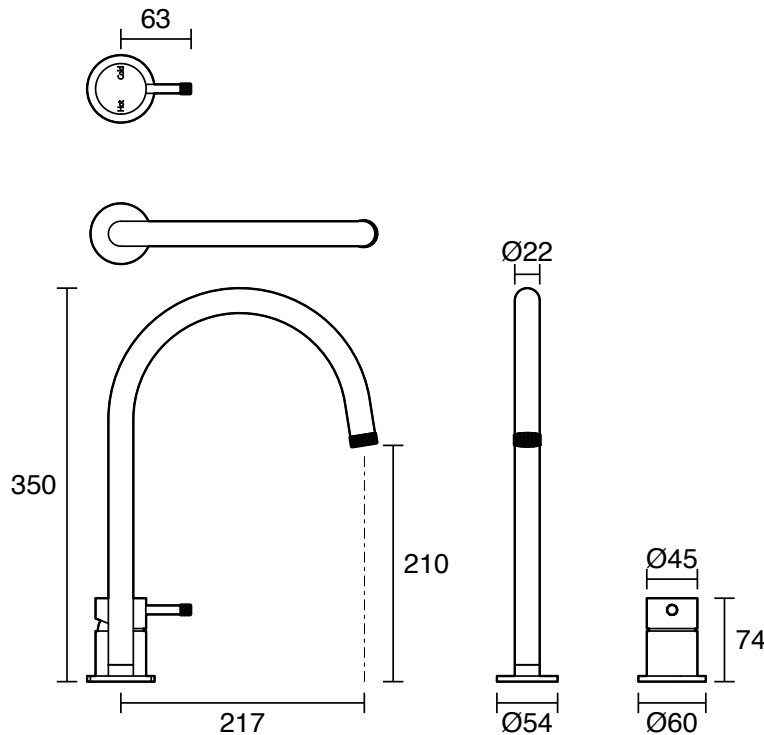

SUSSEX

Sussex Scala Nova Basin Sink Hob Mixer Set PVD Brushed Nickel (6 Star) Lead Free

43560

SPECIFICATIONS	
Recommended Use	Residential;Commercial
Colour Finish	Brushed Nickel
Primary Material	Lead Free Brass
Recommended Pressure Range	150 - 500 kPa as per AS3500
Max Continuous Working Temperature (deg C)	65
Min Continuous Working Temperature (deg C)	1
WARRANTY	
Residential Use (Years)	40
Commercial Use (Years)	10
<i>Please refer to Sussex Warranty page for full Terms and Conditions</i>	

Disclaimer: Products in this specification manual must by regulation be installed by licensed and registered trade people. The manufacturer/distributor reserves the right to vary specifications or delete models from their range without prior notification. Dimensions are nominal measurements only. Dimensions and set-outs listed are correct at time of publication however the manufacturer/distributor takes no responsibility for printing errors.