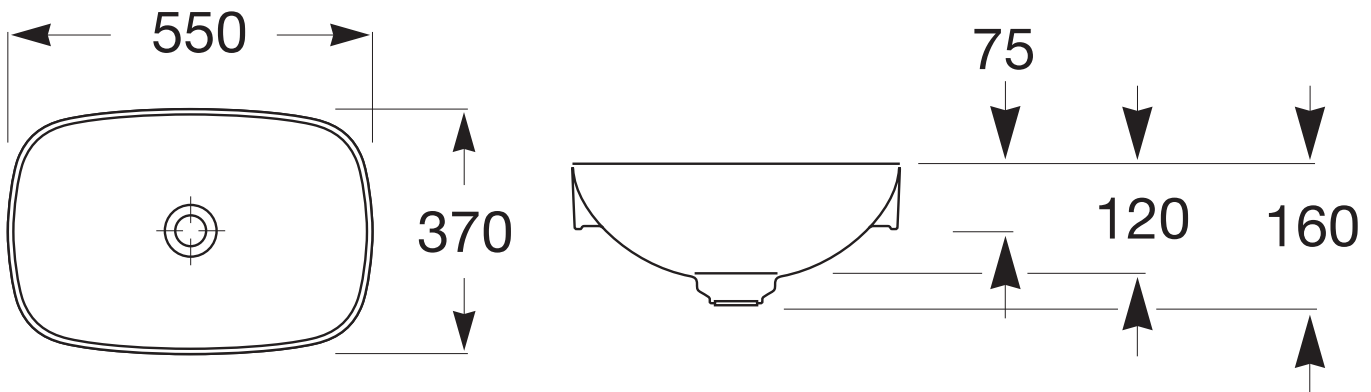

Dimensions are nominal measurements only.

CLEANING RECOMMENDATIONS:

We recommend the use of soapy water or approved cleaners. This product should not be cleaned with abrasive materials. Damage caused by any improper treatment is not covered by the product warranty. Refer to Warranty Conditions

Disclaimer: Products in this specification manual must by regulation be installed by licensed and registered trade people. The manufacturer/distributor reserves the right to vary specifications or delete models from their range without prior notification. Dimensions are nominal measurements only. Dimensions and set-outs listed are correct at time of publication however the manufacturer/distributor takes no responsibility for printing errors.

Published 05/11/2021

To see the complete Roca range go to
www.reece.com.au