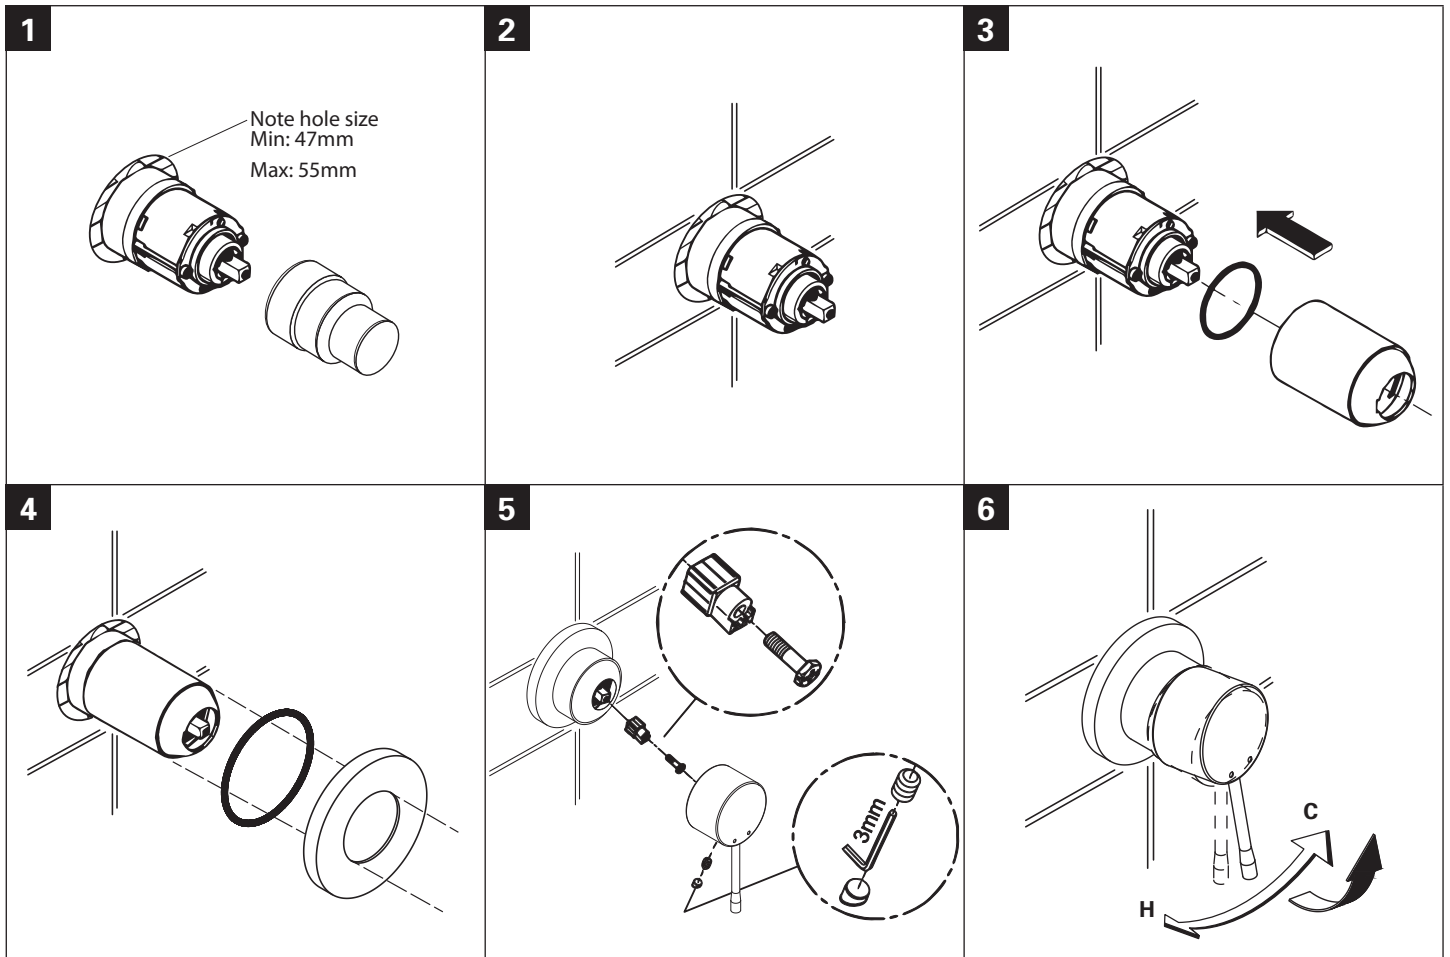

ESSENCE NEW
SINGLE LEVER SHOWER MIXER TRIMSET
MODEL #19286GN1

Pure Freude
an Wasser

GROHE

Product Specifications

Product Description:

Essence New

Single-lever shower mixer trimset
For final installation with 33 962 000
without concealed body
metal lever

GROHE StarLight brushed cool sunrise finish
escutcheon and shaft sealing
metal escutcheon
covered fixing
min. recommended pressure 100 kPa

Installation instructions

Installation Instructions

Flush piping system prior and after installation of fitting thoroughly!