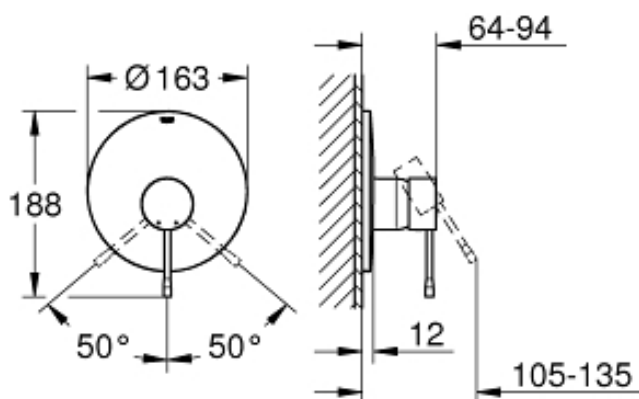

ESSENCE NEW
SINGLE LEVER SHOWER MIXER TRIMSET
MODEL #19286GN1

Pure Freude
an Wasser

GROHE

Product Specifications

Product Description:

Essence New

Single-lever shower mixer trimset
For final installation with 33 962 000
without concealed body
metal lever

GROHE StarLight brushed cool sunrise finish
escutcheon and shaft sealing
metal escutcheon
covered fixing
min. recommended pressure 100 kPa