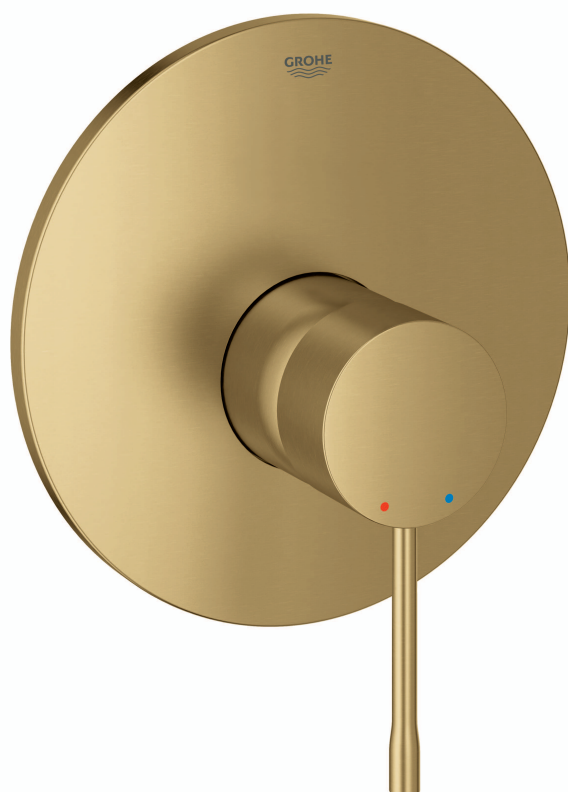

ESSENCE NEW
SINGLE LEVER SHOWER MIXER TRIMSET
MODEL #19286GN1

Pure Freude
an Wasser

GROHE

Product Specifications

Product Description:

Essence New

Single-lever shower mixer trimset
For final installation with 33 962 000
without concealed body
metal lever

GROHE StarLight brushed cool sunrise finish
escutcheon and shaft sealing
metal escutcheon
covered fixing
min. recommended pressure 100 kPa

Installation instructions

Installation Instructions

Flush piping system prior and after installation of fitting thoroughly!

This product must be installed in conformance with local codes e.g. AS/NZS 3500 series of standard!

Installation and connection, see Figs [1] to [6]. Refer to the dimensional drawing above. For installation with 33962000 concealed in-wall body.
PLEASE NOTE - Face of noggins need to be positioned a minimum of 43mm & a maximum of 73mm from where the finished wall surface will end up.