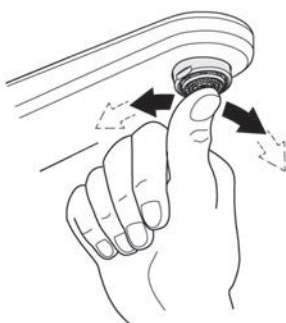

Care

For directions on the care of this fitting, please refer to the accompanying care instructions.

48166000

SpeedClean

Pure Freude
an Wasser

GROHE

D

+49 571 3989 333
impressum@grohe.de