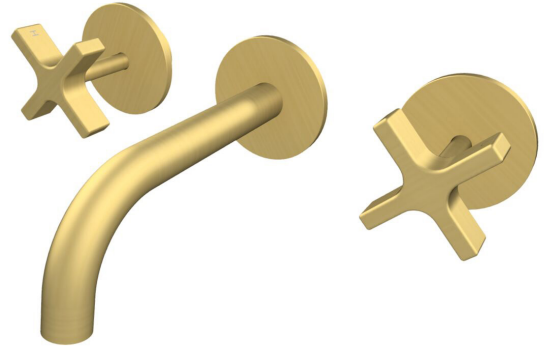

Milli Exo Wall Bath Set Brushed Gold

2264763

SPECIFICATIONS

Recommended Use	Domestic, Hotel & Commercial
Colour	Brushed Gold
Finish	Brushed
Body Material	Electroplated Brass
Recommended Pressure Range	150 - 500 kPa
Maximum Continuous Working Temperature	80 deg C
Suitable for Storage Tank Hot Water	Yes
Suitable for Continuous Flow Hot Water	Yes
Suitable for Gravity Feed Hot Water	No

WARRANTY

Warranty - Domestic Use	15 Years
Spare Parts & Labour	5 Years

Please refer to Warranty Page for full Terms and Conditions

Dimensions are nominal measurements only.

CLEANING RECOMMENDATIONS:

We recommend the use of soapy water or approved cleaners. This product should not be cleaned with abrasive materials. Damage caused by any improper treatment is not covered by the product warranty. Refer to Warranty Conditions

Disclaimer: Products in this specification manual must by regulation be installed by licensed and registered trade people. The manufacturer/distributor reserves the right to vary specifications or delete models from their range without prior notification. Dimensions are nominal measurements only. Dimensions and set-outs listed are correct at time of publication however the manufacturer/distributor takes no responsibility for printing errors.

Published 30/09/2022

To see the complete Milli range go to www.reece.com.au

WaterMark
AS/NZS 3715
WMKA01455