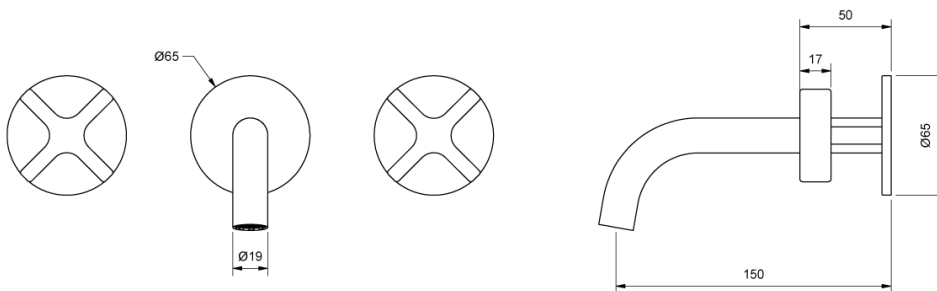

Milli Exo Wall Bath Set Brushed Gold

2264763

SPECIFICATIONS

Recommended Use	Domestic, Hotel & Commercial
Colour	Brushed Gold
Finish	Brushed
Body Material	Electroplated Brass
Recommended Pressure Range	150 - 500 kPa
Maximum Continuous Working Temperature	80 deg C
Suitable for Storage Tank Hot Water	Yes
Suitable for Continuous Flow Hot Water	Yes
Suitable for Gravity Feed Hot Water	No

WARRANTY

Warranty - Domestic Use	15 Years
Spare Parts & Labour	5 Years

Please refer to Warranty Page for full Terms and Conditions

Dimensions are nominal measurements only.

CLEANING RECOMMENDATIONS:

We recommend the use of soapy water or approved cleaners. This product should not be cleaned with abrasive materials. Damage caused by any improper treatment is not covered by the product warranty. Refer to Warranty Conditions

Disclaimer: Products in this specification manual must by regulation be installed by licensed and registered trade people. The manufacturer/distributor reserves the right to vary specifications or delete models from their range without prior notification. Dimensions are nominal measurements only. Dimensions and set-outs listed are correct at time of publication however the manufacturer/distributor takes no responsibility for printing errors.

Published 30/09/2022

To see the complete Milli range go to www.reece.com.au

WaterMark
AS/NZS 3715
WMKA01455