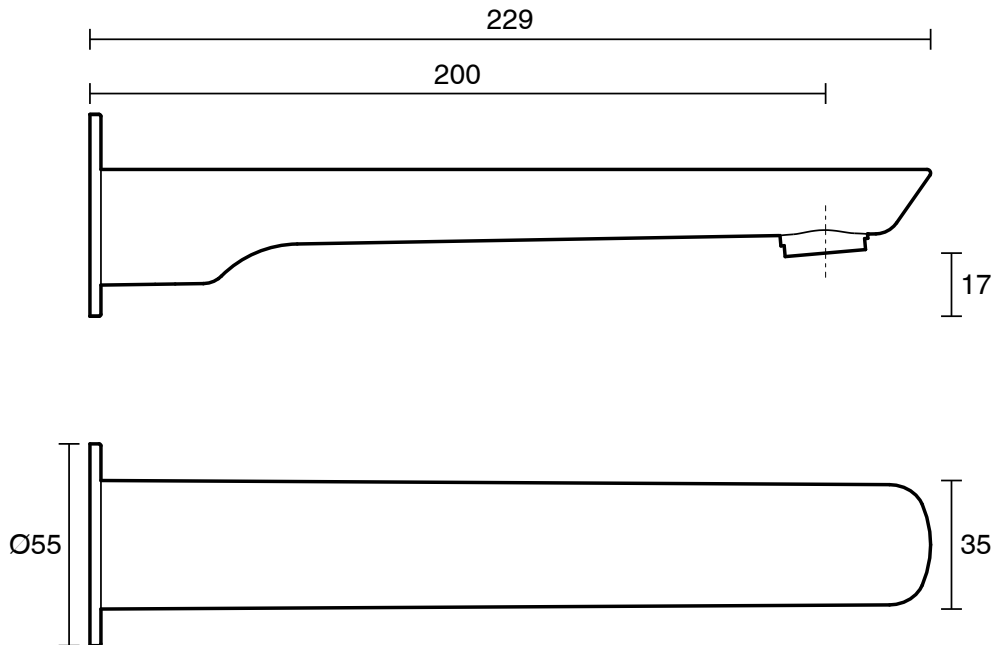

mizu

Mizu Bliss Basin Outlet 200mm White/ Chrome (4 Star)

9505300

SPECIFICATIONS

Recommended Use	Domestic, Hotel & Commercial
Colour	White / Chrome
Finish	Polished
Material	DR Brass
Recommended Pressure Range	150 - 500 kPa
Maximum Continuous Working Temperature	80 deg C
Suitable for Storage Tank Hot Water	Yes
Suitable for Continuous Flow Hot Water	Yes
Suitable for Gravity Feed Hot Water	No

WARRANTY

Warranty - Domestic Use	10 Years
Spare Parts & Labour	12 Months

Please refer to Warranty Page for full Terms and Conditions

Dimensions are nominal measurements only.

CLEANING RECOMMENDATIONS:

We recommend the use of soapy water or approved cleaners. This product should not be cleaned with abrasive materials. Damage caused by any improper treatment is not covered by the product warranty. Refer to Warranty Conditions

Disclaimer: Products in this specification manual must by regulation be installed by licensed and registered trade people. The manufacturer/distributor reserves the right to vary specifications or delete models from their range without prior notification. Dimensions are nominal measurements only. Dimensions and set-outs listed are correct at time of publication however the manufacturer/distributor takes no responsibility for printing errors.

Published 07/09/2022

To see the complete Mizu range go to www.reece.com.au