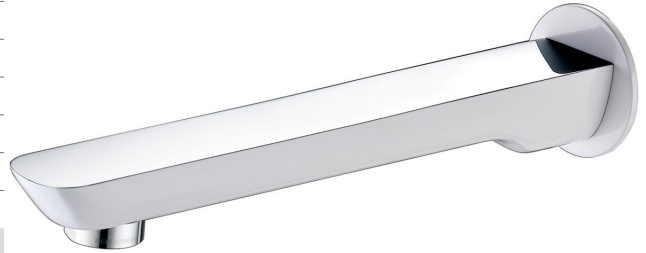

mizu

Mizu Bliss Basin Outlet 200mm White/ Chrome (4 Star)

9505300

SPECIFICATIONS

Recommended Use	Domestic, Hotel & Commercial
Colour	White / Chrome
Finish	Polished
Material	DR Brass
Recommended Pressure Range	150 - 500 kPa
Maximum Continuous Working Temperature	80 deg C
Suitable for Storage Tank Hot Water	Yes
Suitable for Continuous Flow Hot Water	Yes
Suitable for Gravity Feed Hot Water	No

WARRANTY

Warranty - Domestic Use	10 Years
Spare Parts & Labour	12 Months

Please refer to Warranty Page for full Terms and Conditions

Dimensions are nominal measurements only.

CLEANING RECOMMENDATIONS:

We recommend the use of soapy water or approved cleaners. This product should not be cleaned with abrasive materials. Damage caused by any improper treatment is not covered by the product warranty. Refer to Warranty Conditions

Disclaimer: Products in this specification manual must by regulation be installed by licensed and registered trade people. The manufacturer/distributor reserves the right to vary specifications or delete models from their range without prior notification. Dimensions are nominal measurements only. Dimensions and set-outs listed are correct at time of publication however the manufacturer/distributor takes no responsibility for printing errors.

Published 07/09/2022

To see the complete Mizu range go to www.reece.com.au