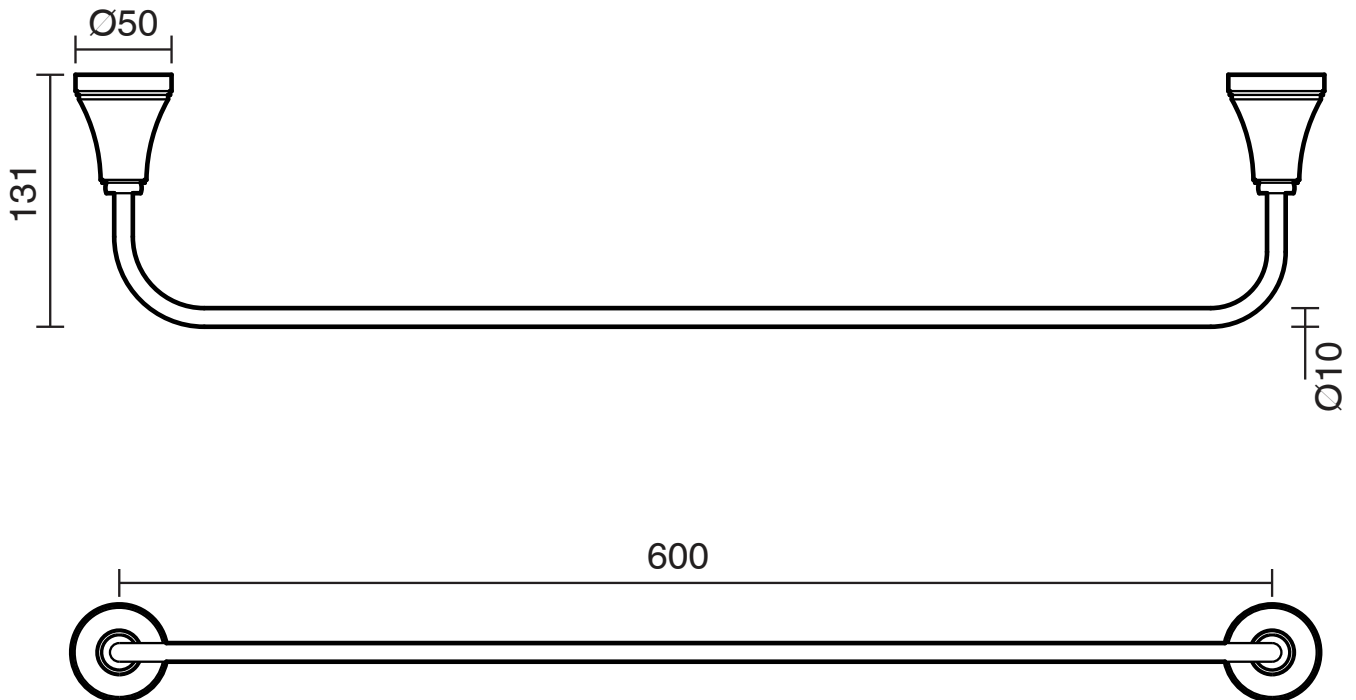

KADO

Kado Era Single Towel Rail 600mm Brass Gold

9507712

SPECIFICATIONS

Recommended Use	Domestic, Hotel & Commercial
Colour	Brass Gold
Material	Zinc/Steel

WARRANTY

Replacement Only - Domestic Use	10 Years
Parts Replacement Only	12 Months

Please refer to Warranty Page for full Terms and Conditions

Dimensions are nominal measurements only.

CLEANING RECOMMENDATIONS:

We recommend the use of soapy water or approved cleaners. This product should not be cleaned with abrasive materials. Damage caused by any improper treatment is not covered by the product warranty. Refer to Warranty Conditions

Disclaimer: Products in this specification manual must by regulation be installed by licensed and registered trade people. The manufacturer/distributor reserves the right to vary specifications or delete models from their range without prior notification. Dimensions are nominal measurements only. Dimensions and set-outs listed are correct at time of publication however the manufacturer/distributor takes no responsibility for printing errors.

Published 12/10/2023

To see the complete Kado range go to www.reece.com.au