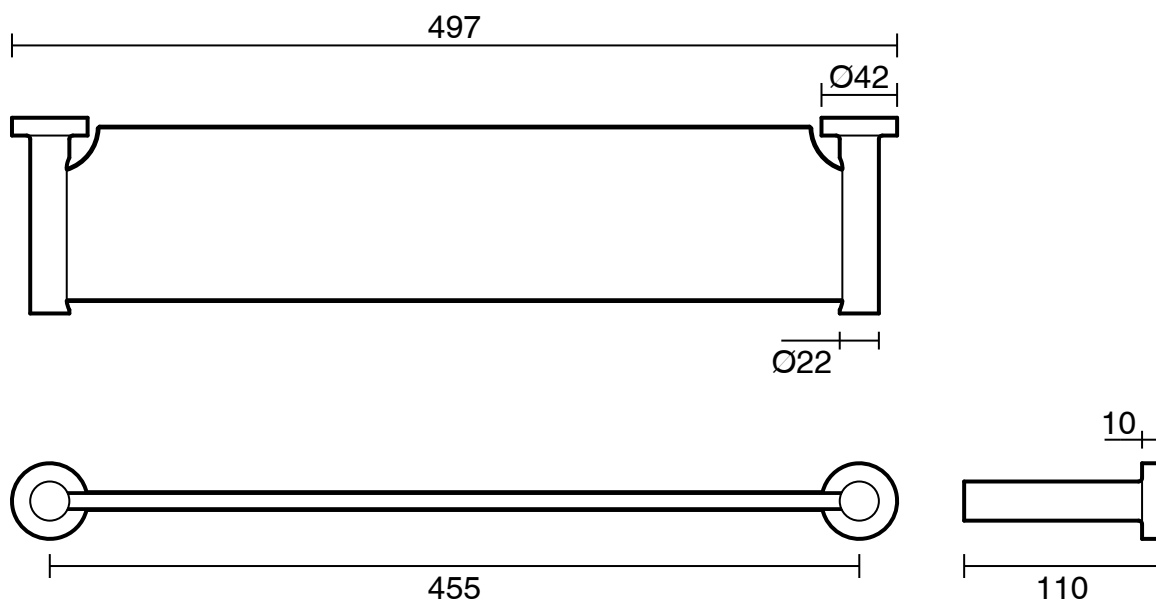

## Sussex Scala Vanity Shelf LUX PVD Brushed Pure Gold

2267093

SPECIFICATIONS	
Recommended Use	Residential;Commercial
Colour Finish	Brushed Pure Gold
Primary Material	Brass
WARRANTY	
Residential Use (Years)	40
Commercial Use (Years)	10
<i>Please refer to Sussex Warranty page for full Terms and Conditions</i>	

Dimensions are nominal measurements only.