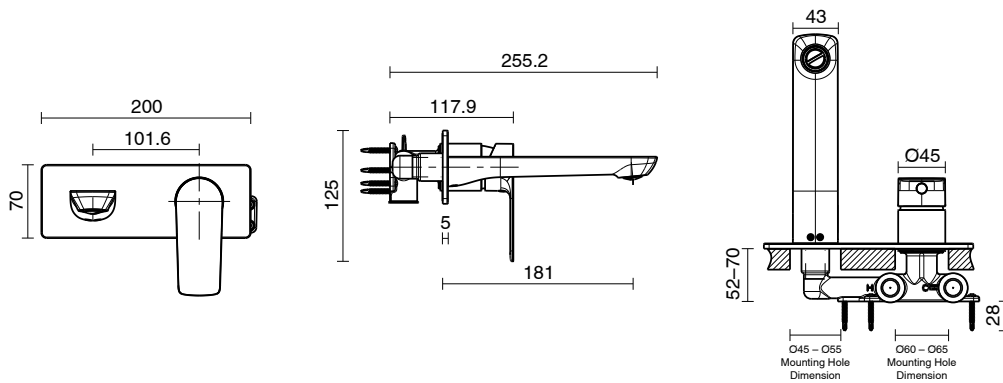

Milli Trace Wall Basin Mixer Set Brushed Gunmetal (5 Star)

2266029

SPECIFICATIONS

Recommended Use	Domestic, Hotel & Commercial
Colour	Brushed Gunmetal
Finish	Brushed
Body Material	DR Brass
Recommended Pressure Range	150 - 500 kPa
Maximum Continuous Working Temperature	80 deg C
Suitable for Storage Tank Hot Water	Yes
Suitable for Continuous Flow Hot Water	Yes
Suitable for Gravity Feed Hot Water	No

WARRANTY

Warranty - Domestic Use	15 Years
Spare Parts & Labour	12 Months

Please refer to Warranty Page for full Terms and Conditions

Dimensions are nominal measurements only.

CLEANING RECOMMENDATIONS:

We recommend the use of soapy water or approved cleaners. This product should not be cleaned with abrasive materials. Damage caused by any improper treatment is not covered by the product warranty. Refer to Warranty Conditions

Disclaimer: Products in this specification manual must by regulation be installed by licensed and registered trade people. The manufacturer/distributor reserves the right to vary specifications or delete models from their range without prior notification. Dimensions are nominal measurements only. Dimensions and set-outs listed are correct at time of publication however the manufacturer/distributor takes no responsibility for printing errors.

Published 03/10/2022

To see the complete Milli range go to www.reece.com.au