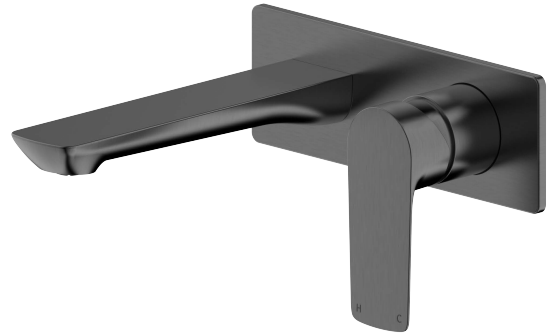

Milli Trace Wall Basin Mixer Set Brushed Gunmetal (5 Star)

2266029

SPECIFICATIONS

Recommended Use	Domestic, Hotel & Commercial
Colour	Brushed Gunmetal
Finish	Brushed
Body Material	DR Brass
Recommended Pressure Range	150 - 500 kPa
Maximum Continuous Working Temperature	80 deg C
Suitable for Storage Tank Hot Water	Yes
Suitable for Continuous Flow Hot Water	Yes
Suitable for Gravity Feed Hot Water	No

WARRANTY

Warranty - Domestic Use	15 Years
Spare Parts & Labour	12 Months

Please refer to Warranty Page for full Terms and Conditions

Dimensions are nominal measurements only.

CLEANING RECOMMENDATIONS:

We recommend the use of soapy water or approved cleaners. This product should not be cleaned with abrasive materials. Damage caused by any improper treatment is not covered by the product warranty. Refer to Warranty Conditions

Disclaimer: Products in this specification manual must by regulation be installed by licensed and registered trade people. The manufacturer/distributor reserves the right to vary specifications or delete models from their range without prior notification. Dimensions are nominal measurements only. Dimensions and set-outs listed are correct at time of publication however the manufacturer/distributor takes no responsibility for printing errors.

Published 03/10/2022

To see the complete Milli range go to www.reece.com.au