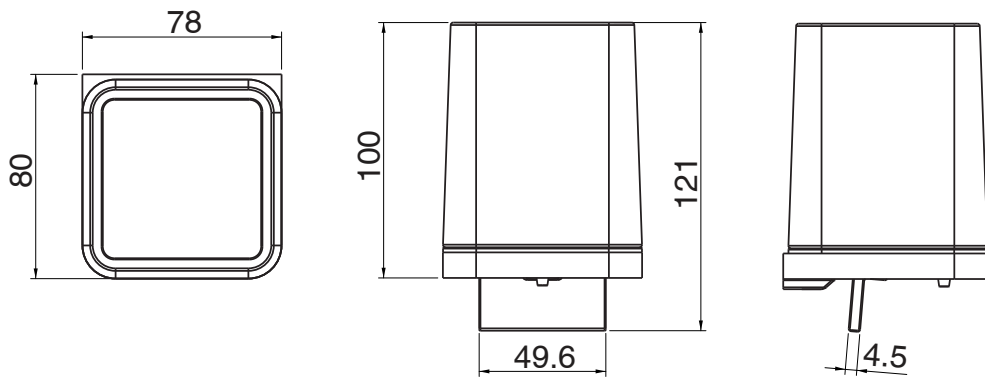

Milli Glance Glass Soap Dispenser Chrome

9507142

SPECIFICATIONS

Recommended Use	Domestic, Hotel & Commercial
Colour	Chrome

WARRANTY

Replacement Only - Domestic Use	15 Years

Please refer to Warranty Page for full Terms and Conditions

Dimensions are nominal measurements only.

CLEANING RECOMMENDATIONS:

We recommend the use of soapy water or approved cleaners. This product should not be cleaned with abrasive materials. Damage caused by any improper treatment is not covered by the product warranty. Refer to Warranty Conditions

Disclaimer: Products in this specification manual must by regulation be installed by licensed and registered trade people. The manufacturer/distributor reserves the right to vary specifications or delete models from their range without prior notification. Dimensions are nominal measurements only. Dimensions and set-outs listed are correct at time of publication however the manufacturer/distributor takes no responsibility for printing errors.

Published 07/07/2022

To see the complete Milli range go to www.reece.com.au