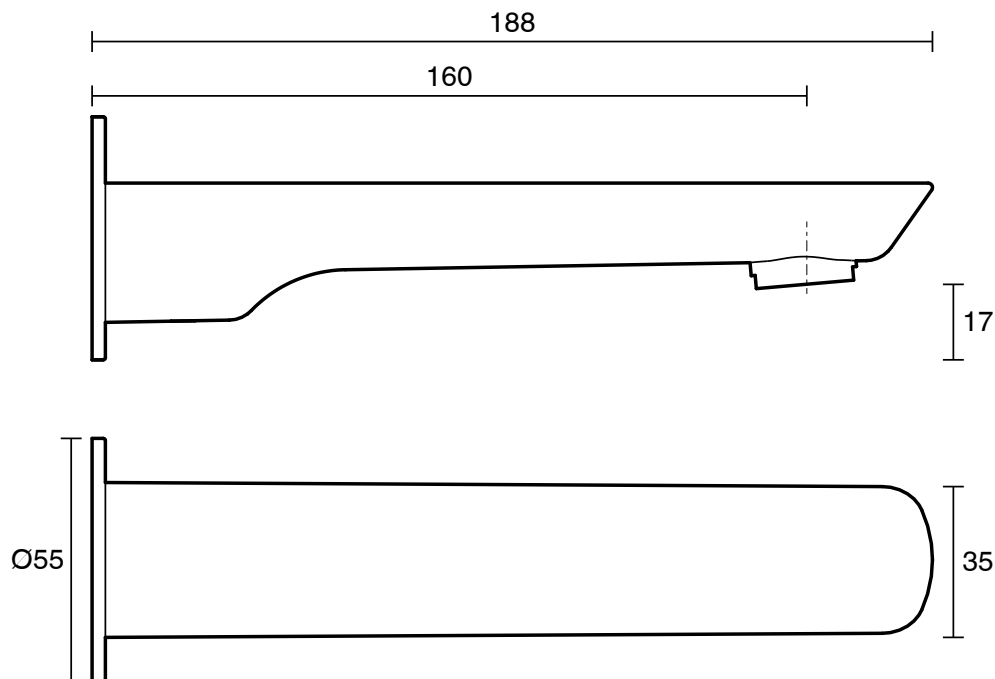

mizu

Mizu Bliss Bath Outlet 160mm Matte Black

9505355

SPECIFICATIONS

Recommended Use	Domestic, Hotel & Commercial
Colour	Matte Black
Finish	Matte
Material	DR Brass
Recommended Pressure Range	150 - 500 kPa
Maximum Continuous Working Temperature	80 deg C
Suitable for Storage Tank Hot Water	Yes
Suitable for Continuous Flow Hot Water	Yes
Suitable for Gravity Feed Hot Water	No

WARRANTY

Warranty - Domestic Use	10 Years
Spare Parts & Labour	12 Months

Please refer to Warranty Page for full Terms and Conditions

Dimensions are nominal measurements only.

CLEANING RECOMMENDATIONS:

We recommend the use of soapy water or approved cleaners. This product should not be cleaned with abrasive materials. Damage caused by any improper treatment is not covered by the product warranty. Refer to Warranty Conditions

Disclaimer: Products in this specification manual must by regulation be installed by licensed and registered trade people. The manufacturer/distributor reserves the right to vary specifications or delete models from their range without prior notification. Dimensions are nominal measurements only. Dimensions and set-outs listed are correct at time of publication however the manufacturer/distributor takes no responsibility for printing errors.

Published 07/09/2022

To see the complete Mizu range go to www.reece.com.au

WaterMark
AS/NZS 3718
WM-022094