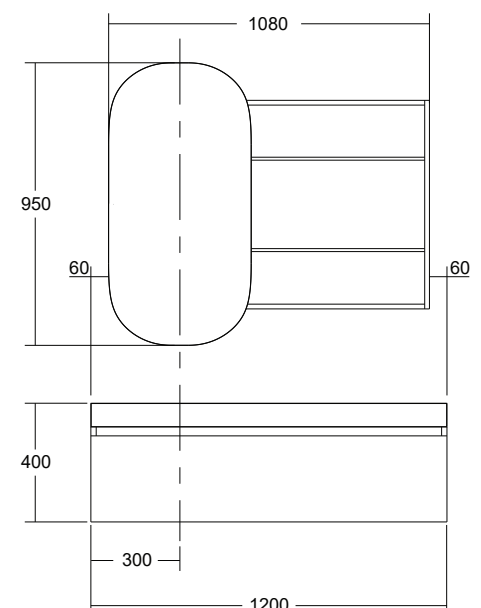

Lussi 1080 Mirror Cabinet and Lussi 1200 Vanity with side shelf basin