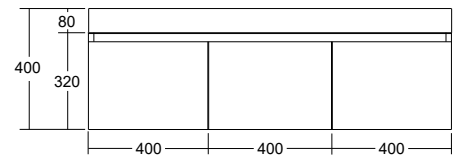

STANDARD SIZES	700	900	1200	1500	1800
<b>Width (mm)</b>	700	900	1200	1500	1800
<b>Depth (mm)</b>	480	480	480	480	480
<b>Height (mm)</b>	400	400	400	400	400
<b>Weight (kg)*</b>					
- Door option	16	19	30	33	38
- Drawer option	24	28	43	50	56
<b>Configuration</b>					
- Doors (qty)	2	2	3	3	4
- Drawers (qty)	1	1	2	2	2

## Lussi Wall Hung Vanity - Doors And Lussi Side Shelf Basin

Please note: Drawings of vanities with single left hand bowls are also available with right hand bowls. Reverse details for right hand bowls.

**Lussi 700 Vanity w Doors**

**Lussi 900 Vanity w Doors**

**Lussi 1200 Vanity w Doors**

**Lussi 1500 Vanity w Doors**

**Lussi 1500 DBL Vanity w Doors**

Dimensions are nominal measurements only.

Disclaimer: Products in this specification manual must by regulation be installed by licensed and registered trade people. The manufacturer/distributor reserves the right to vary specifications or delete models from their range without prior notification. Dimensions are nominal measurements only. Dimensions and set-outs listed are correct at time of publication however the manufacturer/distributor takes no responsibility for printing errors.