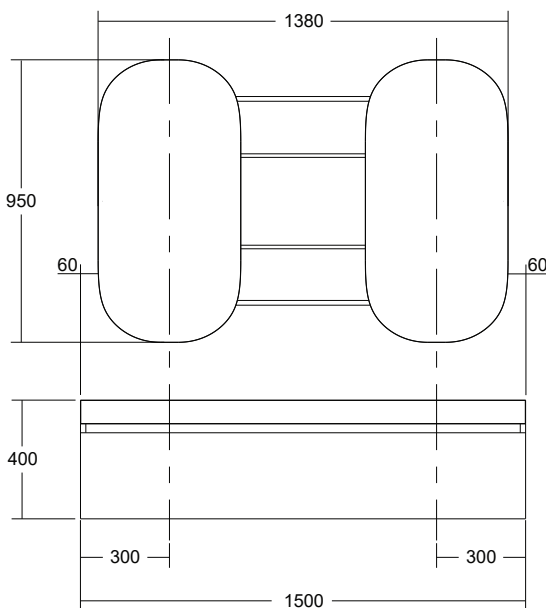

STANDARD SIZES	700	900	1200	1500	1800
<b>Width (mm)</b>	700	900	1200	1500	1800
<b>Depth (mm)</b>	480	480	480	480	480
<b>Height (mm)</b>	400	400	400	400	400
<b>Weight (kg)*</b>					
- Door option	16	19	30	33	38
- Drawer option	24	28	43	50	56
<b>Configuration</b>					
- Doors (qty)	2	2	3	3	4
- Drawers (qty)	1	1	2	2	2

### Lussi 1800 DBL Vanity w Drawers

Dimensions are nominal measurements only.

Disclaimer: Products in this specification manual must by regulation be installed by licensed and registered trade people. The manufacturer/distributor reserves the right to vary specifications or delete models from their range without prior notification. Dimensions are nominal measurements only. Dimensions and set-outs listed are correct at time of publication however the manufacturer/distributor takes no responsibility for printing errors.

**Lussi 1380 Mirror Cabinet and Lussi 1500 DBL Vanity with side shelf basin**

**Lussi 1380 Mirror Cabinet and Lussi 1800 DBL Vanity with side shelf basin**

Dimensions are nominal measurements only.

Disclaimer: Products in this specification manual must by regulation be installed by licensed and registered trade people. The manufacturer/distributor reserves the right to vary specifications or delete models from their range without prior notification. Dimensions are nominal measurements only. Dimensions and set-outs listed are correct at time of publication however the manufacturer/distributor takes no responsibility for printing errors.