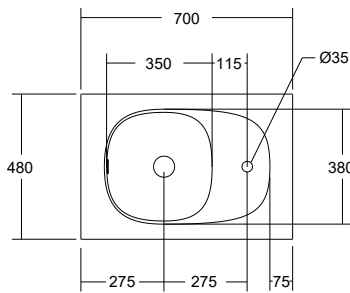

Lussi Wall Hung Vanity - Doors And Lussi Side Shelf Basin

Please note: Drawings of vanities with single left hand bowls are also available with right hand bowls. Reverse details for right hand bowls.

Lussi 700 Vanity w Doors