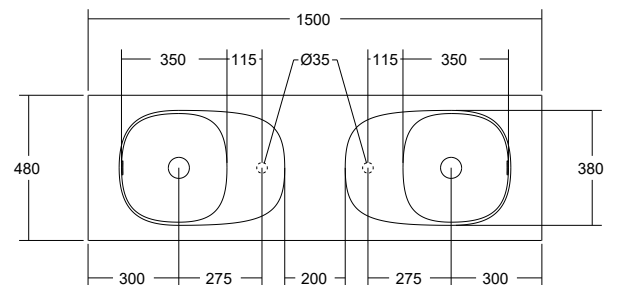

## Lussi Wall Hung Vanity - Doors And Lussi Side Shelf Basin

Please note: Drawings of vanities with single left hand bowls are also available with right hand bowls. Reverse details for right hand bowls.

**Lussi 700 Vanity w Doors**

**Lussi 900 Vanity w Doors**

**Lussi 1200 Vanity w Doors**

**Lussi 1500 Vanity w Doors**

**Lussi 1500 DBL Vanity w Doors**

Dimensions are nominal measurements only.

Disclaimer: Products in this specification manual must by regulation be installed by licensed and registered trade people. The manufacturer/distributor reserves the right to vary specifications or delete models from their range without prior notification. Dimensions are nominal measurements only. Dimensions and set-outs listed are correct at time of publication however the manufacturer/distributor takes no responsibility for printing errors.

### Lussi 1800 DBL Vanity w Doors

Dimensions are nominal measurements only.

Disclaimer: Products in this specification manual must by regulation be installed by licensed and registered trade people. The manufacturer/distributor reserves the right to vary specifications or delete models from their range without prior notification. Dimensions are nominal measurements only. Dimensions and set-outs listed are correct at time of publication however the manufacturer/distributor takes no responsibility for printing errors.