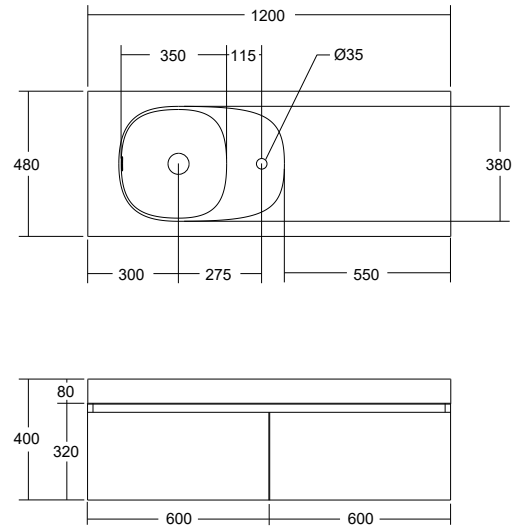

STANDARD SIZES	700	900	1200	1500	1800
<b>Width (mm)</b>	700	900	1200	1500	1800
<b>Depth (mm)</b>	480	480	480	480	480
<b>Height (mm)</b>	400	400	400	400	400
<b>Weight (kg)*</b>					
- Door option	16	19	30	33	38
- Drawer option	24	28	43	50	56
<b>Configuration</b>					
- Doors (qty)	2	2	3	3	4
- Drawers (qty)	1	1	2	2	2

### Lussi 1800 DBL Vanity w Doors

Dimensions are nominal measurements only.

Disclaimer: Products in this specification manual must by regulation be installed by licensed and registered trade people. The manufacturer/distributor reserves the right to vary specifications or delete models from their range without prior notification. Dimensions are nominal measurements only. Dimensions and set-outs listed are correct at time of publication however the manufacturer/distributor takes no responsibility for printing errors.

## Lussi Wall Hung Vanity - Drawers And Lussi Side Shelf Basin

Please note: Drawings of vanities with single left hand bowls are also available with right hand bowls. Reverse details for right hand bowls.

**Lussi 700 Vanity w Drawer**

**Lussi 900 Vanity w Drawer**

**Lussi 1200 Vanity w Drawers**

**Lussi 1500 Vanity w Drawers**

**Lussi 1500 DBL Vanity w Drawers**

Dimensions are nominal measurements only.

Disclaimer: Products in this specification manual must by regulation be installed by licensed and registered trade people. The manufacturer/distributor reserves the right to vary specifications or delete models from their range without prior notification. Dimensions are nominal measurements only. Dimensions and set-outs listed are correct at time of publication however the manufacturer/distributor takes no responsibility for printing errors.