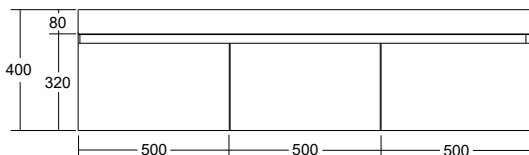

**Lussi 700 Vanity w Doors**

**Lussi 900 Vanity w Doors**

**Lussi 1200 Vanity w Doors**

**Lussi 1500 Vanity w Doors**

**Lussi 1500 DBL Vanity w Doors**

Dimensions are nominal measurements only.

Disclaimer: Products in this specification manual must by regulation be installed by licensed and registered trade people. The manufacturer/distributor reserves the right to vary specifications or delete models from their range without prior notification. Dimensions are nominal measurements only. Dimensions and set-outs listed are correct at time of publication however the manufacturer/distributor takes no responsibility for printing errors.