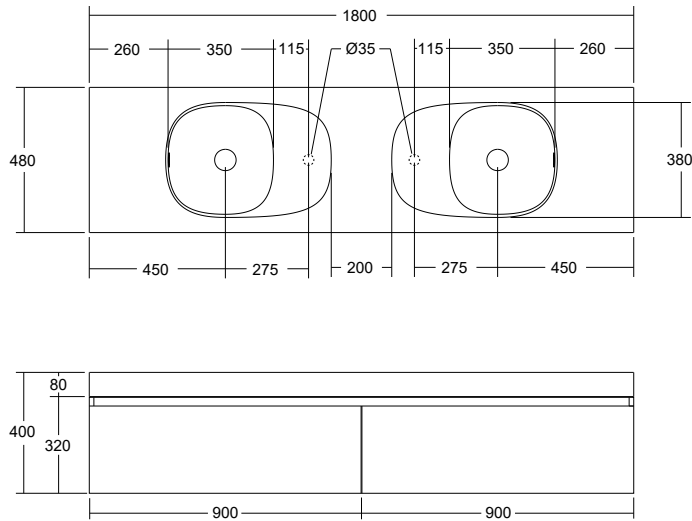

## Lussi Wall Hung Vanity - Drawers And Lussi Side Shelf Basin

Please note: Drawings of vanities with single left hand bowls are also available with right hand bowls. Reverse details for right hand bowls.

**Lussi 700 Vanity w Drawer**

**Lussi 900 Vanity w Drawer**

**Lussi 1200 Vanity w Drawers**

**Lussi 1500 Vanity w Drawers**

**Lussi 1500 DBL Vanity w Drawers**

Dimensions are nominal measurements only.

Disclaimer: Products in this specification manual must by regulation be installed by licensed and registered trade people. The manufacturer/distributor reserves the right to vary specifications or delete models from their range without prior notification. Dimensions are nominal measurements only. Dimensions and set-outs listed are correct at time of publication however the manufacturer/distributor takes no responsibility for printing errors.

### Lussi 1800 DBL Vanity w Drawers

Dimensions are nominal measurements only.

Disclaimer: Products in this specification manual must by regulation be installed by licensed and registered trade people. The manufacturer/distributor reserves the right to vary specifications or delete models from their range without prior notification. Dimensions are nominal measurements only. Dimensions and set-outs listed are correct at time of publication however the manufacturer/distributor takes no responsibility for printing errors.