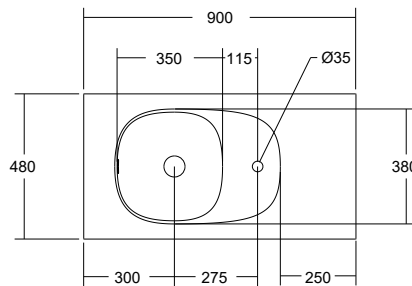

STANDARD SIZES	700	900	1200	1500	1800
<b>Width (mm)</b>	700	900	1200	1500	1800
<b>Depth (mm)</b>	480	480	480	480	480
<b>Height (mm)</b>	400	400	400	400	400
<b>Weight (kg)*</b>					
- Door option	16	19	30	33	38
- Drawer option	24	28	43	50	56
<b>Configuration</b>					
- Doors (qty)	2	2	3	3	4
- Drawers (qty)	1	1	2	2	2

\*Please note: vanity weights listed above do not include basins. See basin specification page for weights.

Dimensions are nominal measurements only.

Disclaimer: Products in this specification manual must by regulation be installed by licensed and registered trade people. The manufacturer/distributor reserves the right to vary specifications or delete models from their range without prior notification. Dimensions are nominal measurements only. Dimensions and set-outs listed are correct at time of publication however the manufacturer/distributor takes no responsibility for printing errors.

## Lussi Wall Hung Vanity - Doors And Lussi Side Shelf Basin

Please note: Drawings of vanities with single left hand bowls are also available with right hand bowls. Reverse details for right hand bowls.

**Lussi 700 Vanity w Doors**

**Lussi 900 Vanity w Doors**

**Lussi 1200 Vanity w Doors**

**Lussi 1500 Vanity w Doors**

**Lussi 1500 DBL Vanity w Doors**

Dimensions are nominal measurements only.

Disclaimer: Products in this specification manual must by regulation be installed by licensed and registered trade people. The manufacturer/distributor reserves the right to vary specifications or delete models from their range without prior notification. Dimensions are nominal measurements only. Dimensions and set-outs listed are correct at time of publication however the manufacturer/distributor takes no responsibility for printing errors.