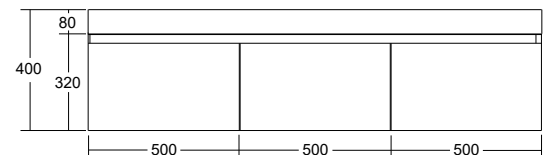

STANDARD SIZES	700	900	1200	1500	1800
<b>Width (mm)</b>	700	900	1200	1500	1800
<b>Depth (mm)</b>	480	480	480	480	480
<b>Height (mm)</b>	400	400	400	400	400
<b>Weight (kg)*</b>					
- Door option	16	19	30	33	38
- Drawer option	24	28	43	50	56
<b>Configuration</b>					
- Doors (qty)	2	2	3	3	4
- Drawers (qty)	1	1	2	2	2

**Lussi 700 Vanity w Doors**

**Lussi 900 Vanity w Doors**

**Lussi 1200 Vanity w Doors**

**Lussi 1500 Vanity w Doors**

**Lussi 1500 DBL Vanity w Doors**

Dimensions are nominal measurements only.

Disclaimer: Products in this specification manual must by regulation be installed by licensed and registered trade people. The manufacturer/distributor reserves the right to vary specifications or delete models from their range without prior notification. Dimensions are nominal measurements only. Dimensions and set-outs listed are correct at time of publication however the manufacturer/distributor takes no responsibility for printing errors.