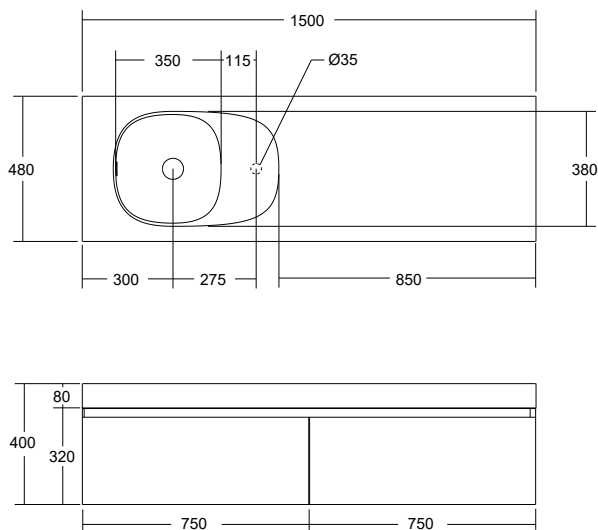

## Lussi Wall Hung Vanity - Drawers And Lussi Side Shelf Basin

Please note: Drawings of vanities with single left hand bowls are also available with right hand bowls. Reverse details for right hand bowls.

**Lussi 700 Vanity w Drawer**

**Lussi 900 Vanity w Drawer**

**Lussi 1200 Vanity w Drawers**

**Lussi 1500 Vanity w Drawers**

**Lussi 1500 DBL Vanity w Drawers**

Dimensions are nominal measurements only.

Disclaimer: Products in this specification manual must by regulation be installed by licensed and registered trade people. The manufacturer/distributor reserves the right to vary specifications or delete models from their range without prior notification. Dimensions are nominal measurements only. Dimensions and set-outs listed are correct at time of publication however the manufacturer/distributor takes no responsibility for printing errors.

### Lussi 1800 DBL Vanity w Drawers

Dimensions are nominal measurements only.

Disclaimer: Products in this specification manual must by regulation be installed by licensed and registered trade people. The manufacturer/distributor reserves the right to vary specifications or delete models from their range without prior notification. Dimensions are nominal measurements only. Dimensions and set-outs listed are correct at time of publication however the manufacturer/distributor takes no responsibility for printing errors.