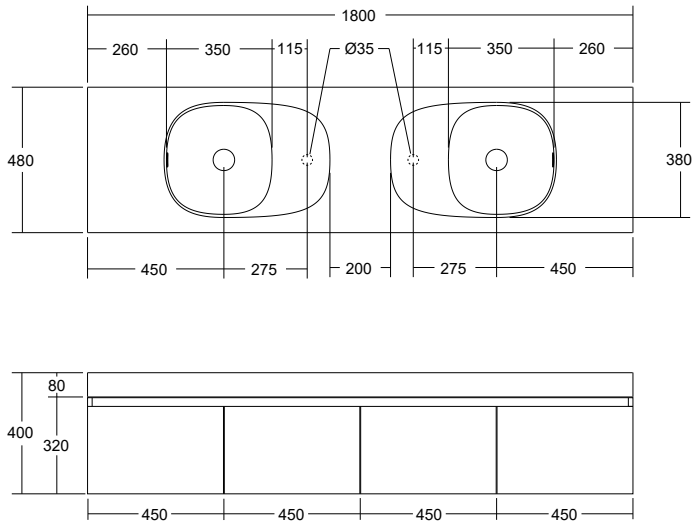

Lussi Wall Hung Vanity - Doors And Lussi Side Shelf Basin

Please note: Drawings of vanities with single left hand bowls are also available with right hand bowls. Reverse details for right hand bowls.

Lussi 1800 DBL Vanity w Doors

Dimensions are nominal measurements only.

Disclaimer: Products in this specification manual must by regulation be installed by licensed and registered trade people. The manufacturer/distributor reserves the right to vary specifications or delete models from their range without prior notification. Dimensions are nominal measurements only. Dimensions and set-outs listed are correct at time of publication however the manufacturer/distributor takes no responsibility for printing errors.