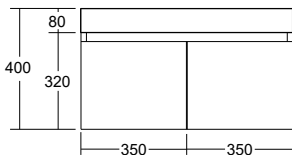

Lussi Wall Hung Vanity - Doors And Lussi Side Shelf Basin

Please note: Drawings of vanities with single left hand bowls are also available with right hand bowls. Reverse details for right hand bowls.

Lussi 700 Vanity w Doors