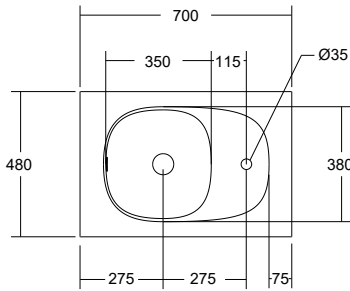

Lussi Wall Hung Vanity - Drawers And Lussi Side Shelf Basin

Please note: Drawings of vanities with single left hand bowls are also available with right hand bowls. Reverse details for right hand bowls.

Lussi 700 Vanity w Drawer