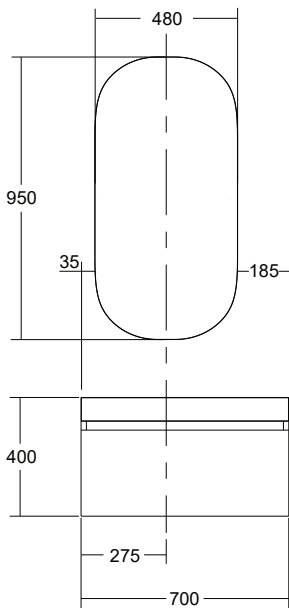

Lussi Wall Hung Vanity

Recommended Lussi Mirror Cabinet & Lussi Vanity Configurations:

* Lussi mirror cabinet sold separately to basin & vanity.

Please note:

- In the below configurations mirrors are centred over basin waste points.
- Drawings of vanities with single left hand bowls are also available with right hand bowls. Reverse details for right hand bowls.

Lussi 480 Mirror Cabinet and Lussi 700 Vanity with side shelf basin