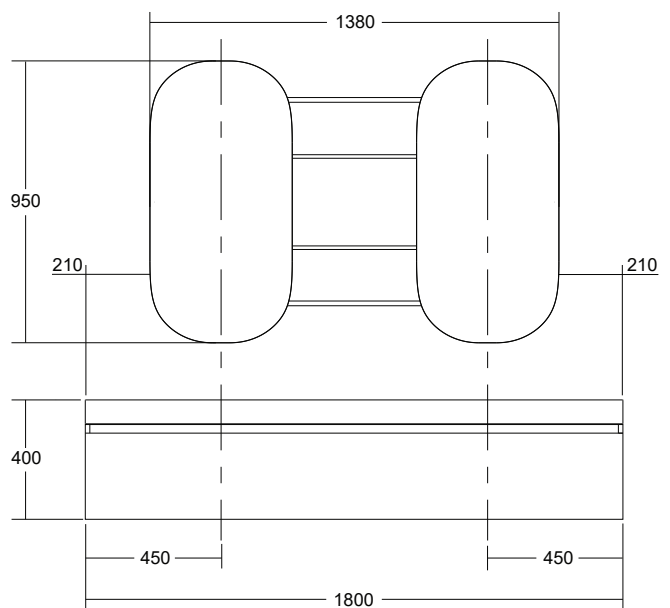

**Lussi 1380 Mirror Cabinet and Lussi 1500 DBL Vanity with side shelf basin**

**Lussi 1380 Mirror Cabinet and Lussi 1800 DBL Vanity with side shelf basin**

Dimensions are nominal measurements only.

Disclaimer: Products in this specification manual must by regulation be installed by licensed and registered trade people. The manufacturer/distributor reserves the right to vary specifications or delete models from their range without prior notification. Dimensions are nominal measurements only. Dimensions and set-outs listed are correct at time of publication however the manufacturer/distributor takes no responsibility for printing errors.