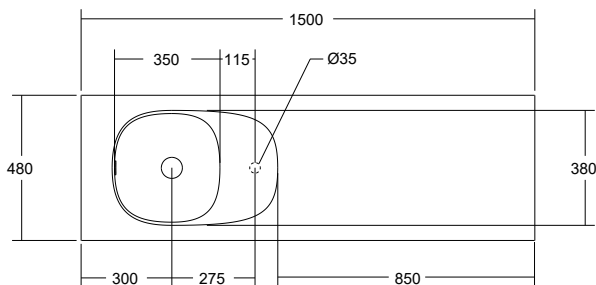

STANDARD SIZES	700	900	1200	1500	1800
<b>Width (mm)</b>	700	900	1200	1500	1800
<b>Depth (mm)</b>	480	480	480	480	480
<b>Height (mm)</b>	400	400	400	400	400
<b>Weight (kg)*</b>					
- Door option	16	19	30	33	38
- Drawer option	24	28	43	50	56
<b>Configuration</b>					
- Doors (qty)	2	2	3	3	4
- Drawers (qty)	1	1	2	2	2

## Lussi Wall Hung Vanity - Doors And Lussi Side Shelf Basin

Please note: Drawings of vanities with single left hand bowls are also available with right hand bowls. Reverse details for right hand bowls.

**Lussi 700 Vanity w Doors**

**Lussi 900 Vanity w Doors**

**Lussi 1200 Vanity w Doors**

**Lussi 1500 Vanity w Doors**

**Lussi 1500 DBL Vanity w Doors**

Dimensions are nominal measurements only.

Disclaimer: Products in this specification manual must by regulation be installed by licensed and registered trade people. The manufacturer/distributor reserves the right to vary specifications or delete models from their range without prior notification. Dimensions are nominal measurements only. Dimensions and set-outs listed are correct at time of publication however the manufacturer/distributor takes no responsibility for printing errors.