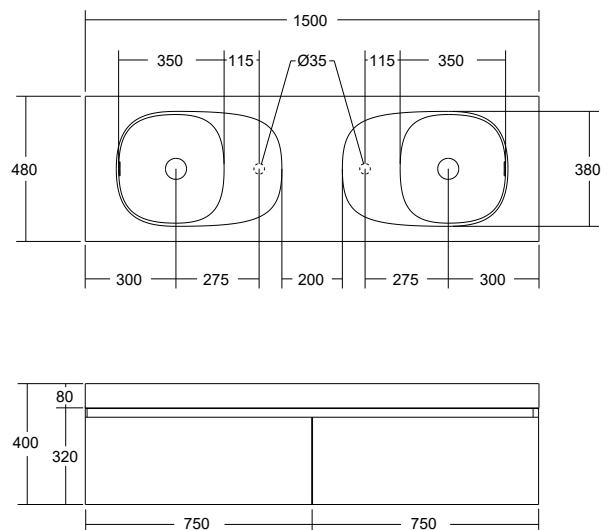

## Lussi Wall Hung Vanity - Drawers And Lussi Side Shelf Basin

Please note: Drawings of vanities with single left hand bowls are also available with right hand bowls. Reverse details for right hand bowls.

**Lussi 700 Vanity w Drawer**

**Lussi 900 Vanity w Drawer**

**Lussi 1200 Vanity w Drawers**

**Lussi 1500 Vanity w Drawers**

**Lussi 1500 DBL Vanity w Drawers**

Dimensions are nominal measurements only.

Disclaimer: Products in this specification manual must by regulation be installed by licensed and registered trade people. The manufacturer/distributor reserves the right to vary specifications or delete models from their range without prior notification. Dimensions are nominal measurements only. Dimensions and set-outs listed are correct at time of publication however the manufacturer/distributor takes no responsibility for printing errors.

### Lussi 1800 DBL Vanity w Drawers

Dimensions are nominal measurements only.

Disclaimer: Products in this specification manual must by regulation be installed by licensed and registered trade people. The manufacturer/distributor reserves the right to vary specifications or delete models from their range without prior notification. Dimensions are nominal measurements only. Dimensions and set-outs listed are correct at time of publication however the manufacturer/distributor takes no responsibility for printing errors.