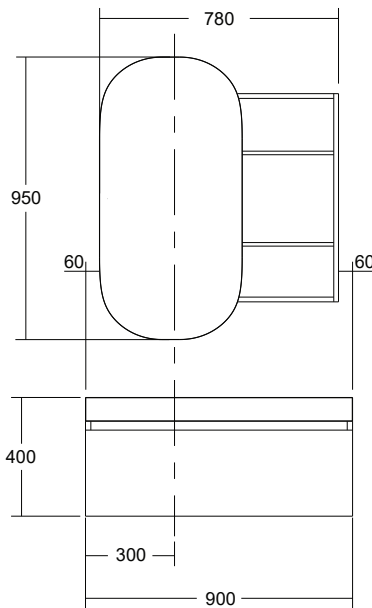

Lussi 780 Mirror Cabinet and Lussi 900 Vanity with side shelf basin