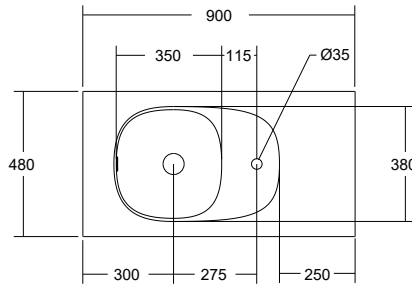

Lussi 900 Vanity w Drawer