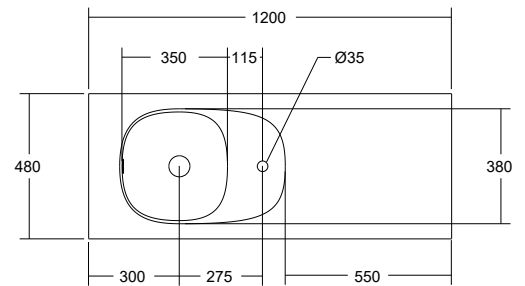

STANDARD SIZES	700	900	1200	1500	1800
<b>Width (mm)</b>	700	900	1200	1500	1800
<b>Depth (mm)</b>	480	480	480	480	480
<b>Height (mm)</b>	400	400	400	400	400
<b>Weight (kg)*</b>					
- Door option	16	19	30	33	38
- Drawer option	24	28	43	50	56
<b>Configuration</b>					
- Doors (qty)	2	2	3	3	4
- Drawers (qty)	1	1	2	2	2

## Lussi Wall Hung Vanity - Doors And Lussi Side Shelf Basin

Please note: Drawings of vanities with single left hand bowls are also available with right hand bowls. Reverse details for right hand bowls.

**Lussi 700 Vanity w Doors**

**Lussi 900 Vanity w Doors**

**Lussi 1200 Vanity w Doors**

**Lussi 1500 Vanity w Doors**

**Lussi 1500 DBL Vanity w Doors**

Dimensions are nominal measurements only.

Disclaimer: Products in this specification manual must by regulation be installed by licensed and registered trade people. The manufacturer/distributor reserves the right to vary specifications or delete models from their range without prior notification. Dimensions are nominal measurements only. Dimensions and set-outs listed are correct at time of publication however the manufacturer/distributor takes no responsibility for printing errors.

### Lussi 1800 DBL Vanity w Doors

Dimensions are nominal measurements only.

Disclaimer: Products in this specification manual must by regulation be installed by licensed and registered trade people. The manufacturer/distributor reserves the right to vary specifications or delete models from their range without prior notification. Dimensions are nominal measurements only. Dimensions and set-outs listed are correct at time of publication however the manufacturer/distributor takes no responsibility for printing errors.