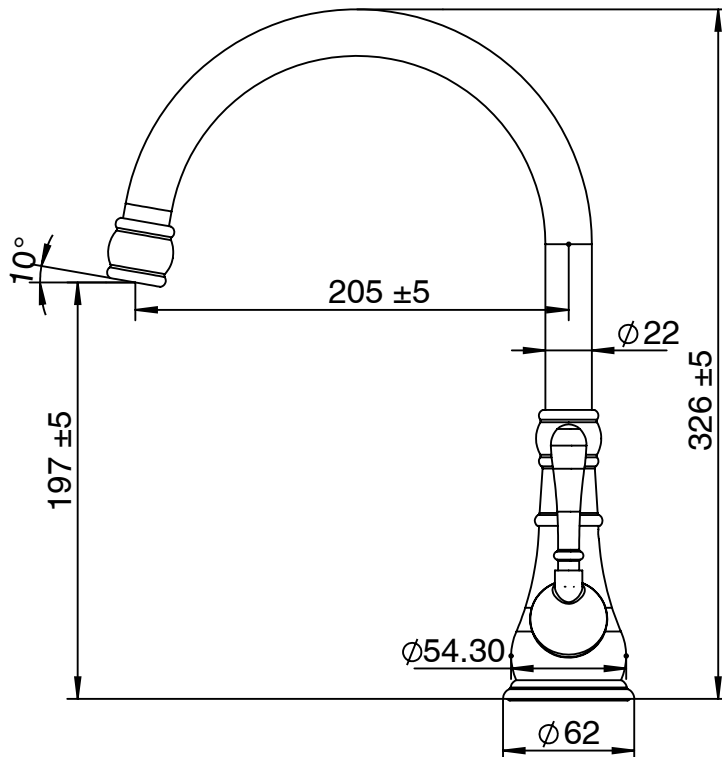

Milli

Milli Voir Sink Mixer Chrome (4 Star)

2265297

SPECIFICATIONS

Recommended Use	Domestic, hotel and commercial
Colour	Chrome
Material	DR Brass
Recommended Pressure Range	150 - 500 kPa
Max Continuous Working Pressure	500 kPa
Max Continuous Working Temperature	80 deg C
Suitable for Storage Tank Hot Water	Yes
Suitable for Continuous Flow Hot Water	Yes
Suitable for Gravity Feed Hot Water	No

WARRANTY

Warranty - Domestic Use	15 Years
Spare Parts & Labour	12 Months

Please refer to Warranty Page for full Terms and Conditions

Dimensions are nominal measurements only.

CLEANING RECOMMENDATIONS:

We recommend the use of soapy water or approved cleaners. This product should not be cleaned with abrasive materials. Damage caused by any improper treatment is not covered by the product warranty. Refer to Warranty Conditions

Disclaimer: Products in this specification manual must by regulation be installed by licensed and registered trade people. The manufacturer/distributor reserves the right to vary specifications or delete models from their range without prior notification. Dimensions are nominal measurements only. Dimensions and set-outs listed are correct at time of publication however the manufacturer/distributor takes no responsibility for printing errors.

Published 01/06/2020

To see the complete Milli range go to www.reece.com.au