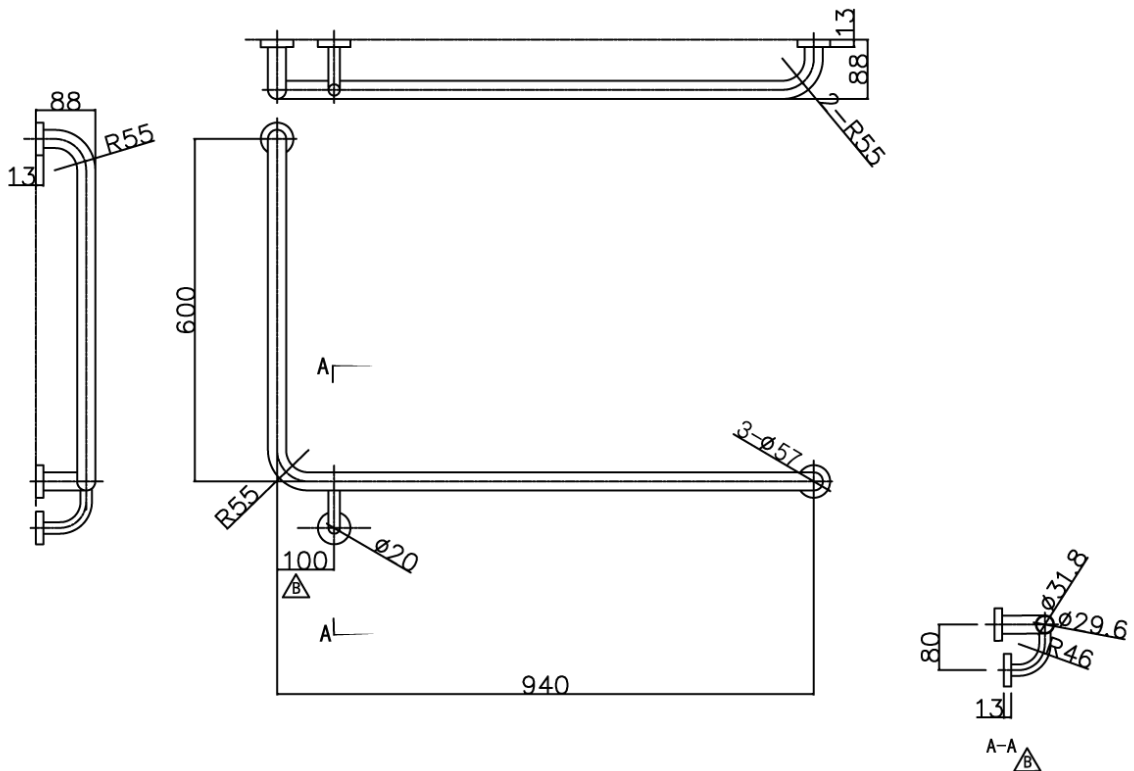

Mobi 940 x 600mm x 90 Degree Right Hand Grab Rail Polished Stainless Steel

9502632

SPECIFICATIONS

Recommended Use	Domestic;Hotel;Commercial
Material	Stainless Steel 304
Colour	Polished Stainless Steel
Mounting	Wall

WARRANTY

Warranty - Domestic Use (Years)	7
Spare Parts & Labour (Years)	1

Please refer to Warranty Page for full Terms and Conditions

Dimensions are nominal measurements only.

CLEANING RECOMMENDATIONS:

We recommend the use of soapy water or approved cleaners. This product should not be cleaned with abrasive materials. Damage caused by any improper treatment is not covered by the product warranty. Refer to Warranty Conditions

Disclaimer: Products in this specification manual must by regulation be installed by licensed and registered trade people. The manufacturer/distributor reserves the right to vary specifications or delete models from their range without prior notification. Dimensions are nominal measurements only. Dimensions and set-outs listed are correct at time of publication however the manufacturer/distributor takes no responsibility for printing errors.

Published 25/03/2025

To see the complete Mobi range go to www.reece.com.au