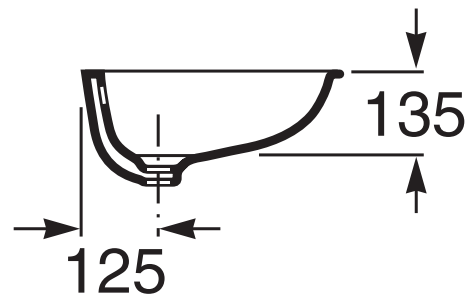

WARRANTY

Warranty - Domestic Use	15 Years
Spare Parts & Labour	12 Months

Please refer to Warranty Page for full Terms and Conditions