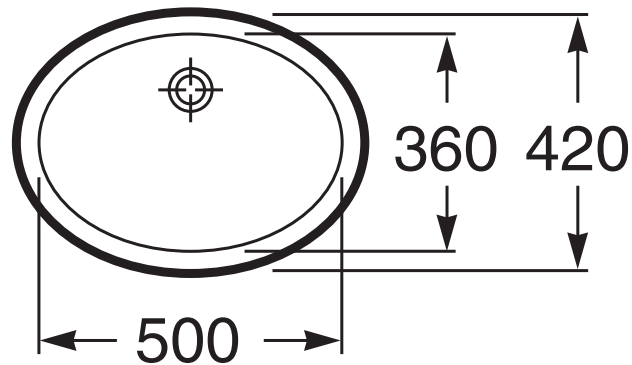

WARRANTY

Warranty - Domestic Use	15 Years
Spare Parts & Labour	12 Months

Please refer to Warranty Page for full Terms and Conditions