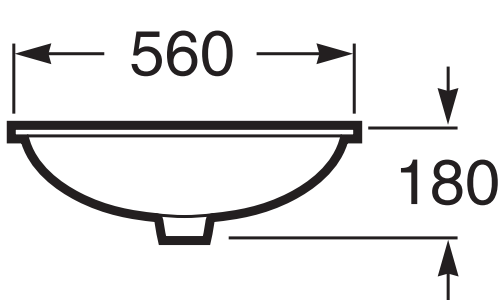

WARRANTY

Warranty - Domestic Use	15 Years
Spare Parts & Labour	12 Months

Please refer to Warranty Page for full Terms and Conditions