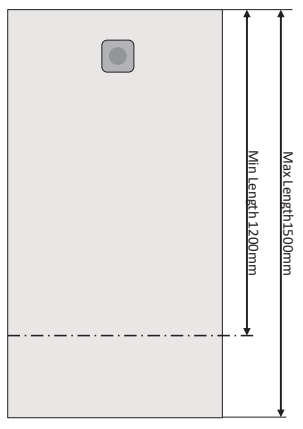

Roca Cyprus Stonex Shower Floor 900x1500 Cut Blanco with Matching Waste

1711996

SPECIFICATIONS

Recommended Use	Domestic, Hotel & Commercial
Material	Stonex Reinforced Resin
Colour	Blanco
Waste Position	Centre Rear
Waste Type	Stainless Steel Powder Coated Matching 50mm Waste Outlet
Weight	45 kg

WARRANTY

Warranty - Domestic Use	15 Years
Spare Parts & Labour	12 Months

Please refer to Warranty Page for full Terms and Conditions

- 1500mm Can be cut down by up to 300mm on the long side to suit the exact dimension of larger shower areas