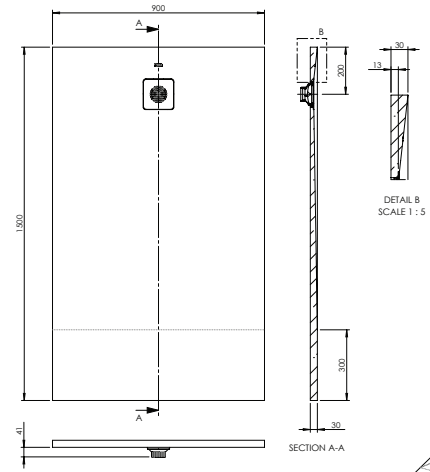

Roca Cyprus Stonex Shower Floor 900x1500 Cut Blanco with Matching Waste

1711996

SPECIFICATIONS

Recommended Use	Domestic, Hotel & Commercial
Material	Stonex Reinforced Resin
Colour	Blanco
Waste Position	Centre Rear
Waste Type	Stainless Steel Powder Coated Matching 50mm Waste Outlet
Weight	45 kg

WARRANTY

Warranty - Domestic Use	15 Years
Spare Parts & Labour	12 Months

Please refer to Warranty Page for full Terms and Conditions

- 1500mm Can be cut down by up to 300mm on the long side to suit the exact dimension of larger shower areas