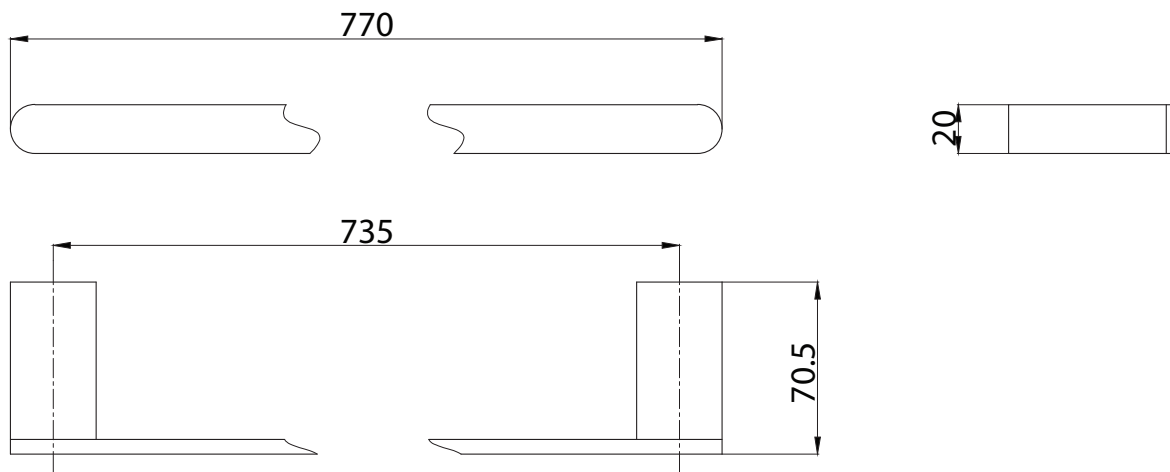

mizu

Mizu Soothe Single Towel Rail 750mm Matte Black

2268109

SPECIFICATIONS

Recommended Use	Domestic, Hotel and Commercial
Colour	Matte Black
Material	Zinc Alloy/Brass

WARRANTY

Domestic Use Replacement Only	10 Years

Please refer to Warranty Page for full Terms and Conditions

Dimensions are nominal measurements only.

CLEANING RECOMMENDATIONS:

We recommend the use of soapy water or approved cleaners. This product should not be cleaned with abrasive materials. Damage caused by any improper treatment is not covered by the product warranty. Refer to Warranty Conditions

Disclaimer: Products in this specification manual must by regulation be installed by licensed and registered trade people. The manufacturer/distributor reserves the right to vary specifications or delete models from their range without prior notification. Dimensions are nominal measurements only. Dimensions and set-outs listed are correct at time of publication however the manufacturer/distributor takes no responsibility for printing errors.

Published 30/08/2020

To see the complete Mizu range go to www.reece.com.au