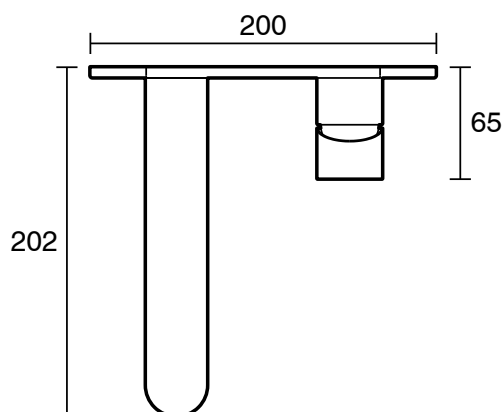

mizu

Mizu Soothe MK2 Wall Basin/Bath Mix Trimset Brushed Brass (6 Star)

2265855

SPECIFICATIONS	
Recommended Use	Domestic;Commercial;Hotel
Colour Category	Brass
Colour Finish	Brushed Brass
Primary Material	Lead Free Brass
Hot Water Unit Suitability	Storage Tank;Continuous Flow
WARRANTY	
Warranty - Domestic Use (Years)	10
Spare Parts & Labour (Years)	1
<i>Please refer to Warranty Page for full Terms and Conditions</i>	