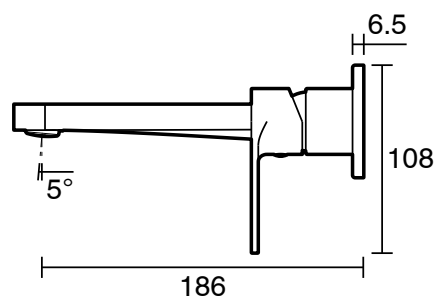

mizu

Mizu Soothe MK2 Wall Basin/Bath Mix Trimset Brushed Brass (6 Star)

2265855

SPECIFICATIONS	
Recommended Use	Domestic;Commercial;Hotel
Colour Category	Brass
Colour Finish	Brushed Brass
Primary Material	Lead Free Brass
Hot Water Unit Suitability	Storage Tank;Continuous Flow
WARRANTY	
Warranty - Domestic Use (Years)	10
Spare Parts & Labour (Years)	1
<i>Please refer to Warranty Page for full Terms and Conditions</i>	

Disclaimer: Products in this specification manual must by regulation be installed by licensed and registered trade people. The manufacturer/distributor reserves the right to vary specifications or delete models from their range without prior notification. Dimensions are nominal measurements only. Dimensions and set-outs listed are correct at time of publication however the manufacturer/distributor takes no responsibility for printing errors.