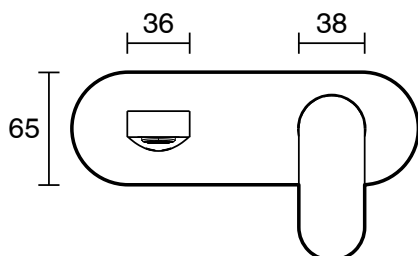

mizu

Mizu Soothe MK2 Wall Basin/Bath Mix Trimset Brushed Brass (6 Star)

2265855

SPECIFICATIONS	
Recommended Use	Domestic;Commercial;Hotel
Colour Category	Brass
Colour Finish	Brushed Brass
Primary Material	Lead Free Brass
Hot Water Unit Suitability	Storage Tank;Continuous Flow
WARRANTY	
Warranty - Domestic Use (Years)	10
Spare Parts & Labour (Years)	1
<i>Please refer to Warranty Page for full Terms and Conditions</i>	

Disclaimer: Products in this specification manual must by regulation be installed by licensed and registered trade people. The manufacturer/distributor reserves the right to vary specifications or delete models from their range without prior notification. Dimensions are nominal measurements only. Dimensions and set-outs listed are correct at time of publication however the manufacturer/distributor takes no responsibility for printing errors.