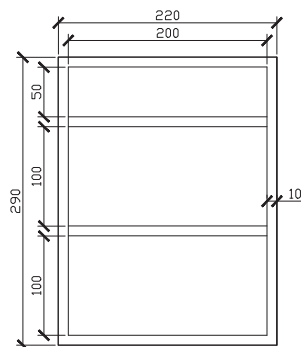

2354034
ISSY by Zuster Tray Insert Trio

Dimensions are nominal measurements only.

CLEANING RECOMMENDATIONS:

We recommend the use of soapy water or approved cleaners. This product should not be cleaned with abrasive materials. Damage caused by any improper treatment is not covered by the product warranty. Refer to Warranty Conditions