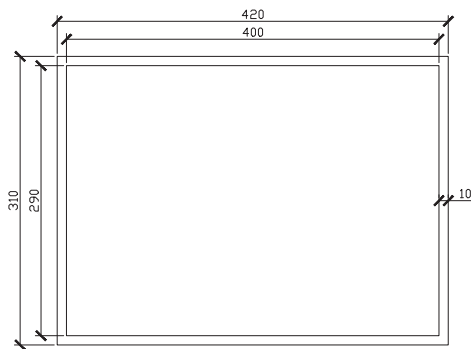

2354031
ISSY by Zuster Tray Only