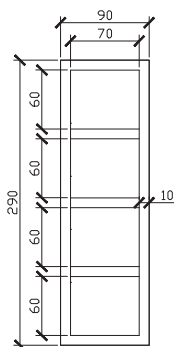

2354032
ISSY by Zuster Tray Insert Jewellery