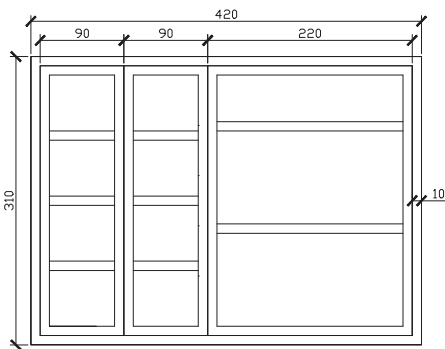

ISSY by Zuster Tray Set - Jewellery Lover

SPECIFICATIONS

Recommended Use	Domestic, Hotel & Commercial
Colour	External: Tan Internal: Beige
Material	Timber framed lined with water-resistant vegan leather
Features	Fits all standard ISSY by Zuster Vanities Removable for easy maintenance and cleaning Available as a full set or individually

WARRANTY

Warranty - Domestic Use 7 Years

Please refer to Warranty Page for full Terms and Conditions

2354200
ISSY by Zuster Tray Set - Jewellery Lover