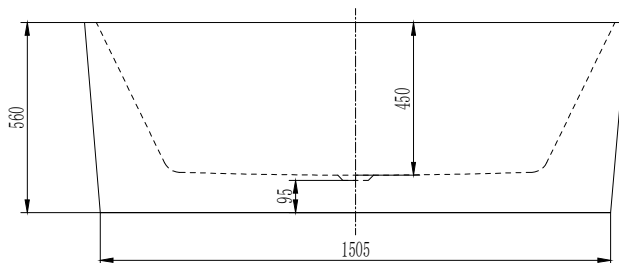

CLEANING RECOMMENDATIONS:

We recommend the use of soapy water or approved cleaners.

This product should not be cleaned with abrasive materials.

Damage caused by any improper treatment is not covered by the product warranty. Refer to Warranty Conditions.

Dimensions are nominal measurements only.

Disclaimer: Products in this specification manual must by regulation be installed by licensed and registered trade people. The manufacturer/distributor reserves the right to vary specifications or delete models from their range without prior notification. Dimensions are nominal measurements only. Dimensions and set-outs listed are correct at time of publication however the manufacturer/distributor takes no responsibility for printing errors.

Published 01/09/2020