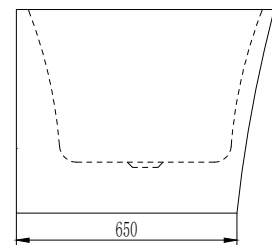

CLEANING RECOMMENDATIONS:

We recommend the use of soapy water or approved cleaners.

This product should not be cleaned with abrasive materials.

Damage caused by any improper treatment is not covered by the product warranty. Refer to Warranty Conditions.

Dimensions are nominal measurements only.

Disclaimer: Products in this specification manual must by regulation be installed by licensed and registered trade people. The manufacturer/distributor reserves the right to vary specifications or delete models from their range without prior notification. Dimensions are nominal measurements only. Dimensions and set-outs listed are correct at time of publication however the manufacturer/distributor takes no responsibility for printing errors.

Published 01/09/2020