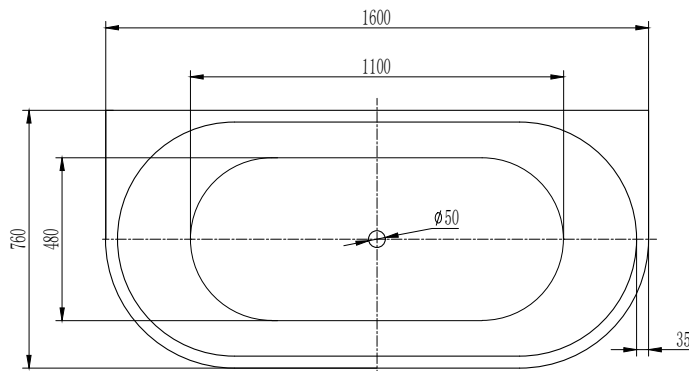

CLEANING RECOMMENDATIONS:

We recommend the use of soapy water or approved cleaners.

This product should not be cleaned with abrasive materials.

Damage caused by any improper treatment is not covered by the product warranty. Refer to Warranty Conditions.

Dimensions are nominal measurements only.

Disclaimer: Products in this specification manual must by regulation be installed by licensed and registered trade people. The manufacturer/distributor reserves the right to vary specifications or delete models from their range without prior notification. Dimensions are nominal measurements only. Dimensions and set-outs listed are correct at time of publication however the manufacturer/distributor takes no responsibility for printing errors.

Published 01/09/2020