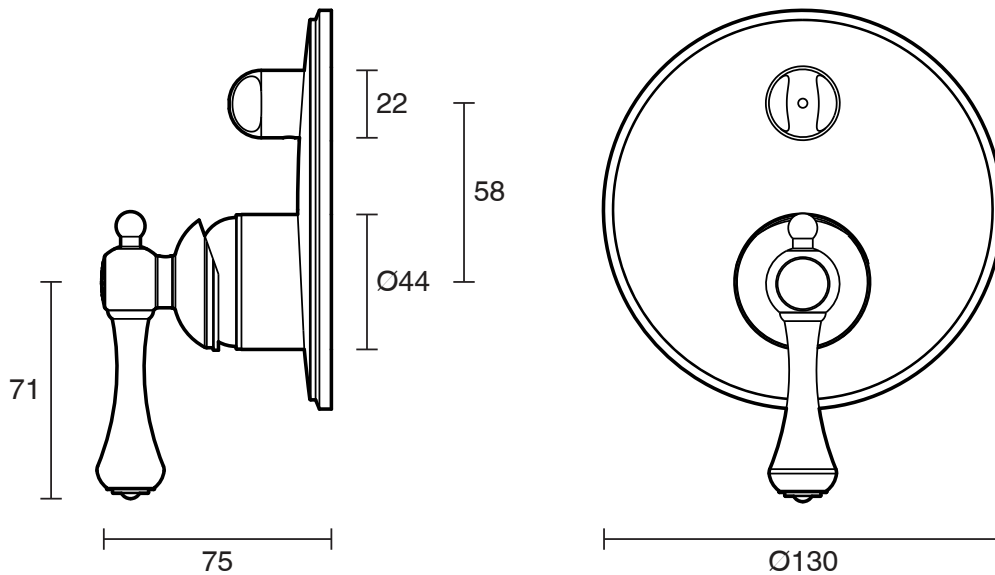

## Kado Era Shower Mixer with Diverter Matte Black

2263706

SPECIFICATIONS	
Recommended Use	Domestic, Hotel & Commercial
Colour	Matte Black
Finish	Matte
Material	DR Brass
Recommended Pressure Range	150 - 500 kPa
Maximum Continuous Working Temperature	80 deg C
Suitable for Storage Tank Hot Water	Yes
Suitable for Continuous Flow Hot Water	Yes
Suitable for Gravity Feed Hot Water	No
WARRANTY	
Warranty - Domestic Use	10 Years
Spare Parts & Labour	12 Months
<i>Please refer to Warranty Page for full Terms and Conditions</i>	

Dimensions are nominal measurements only.