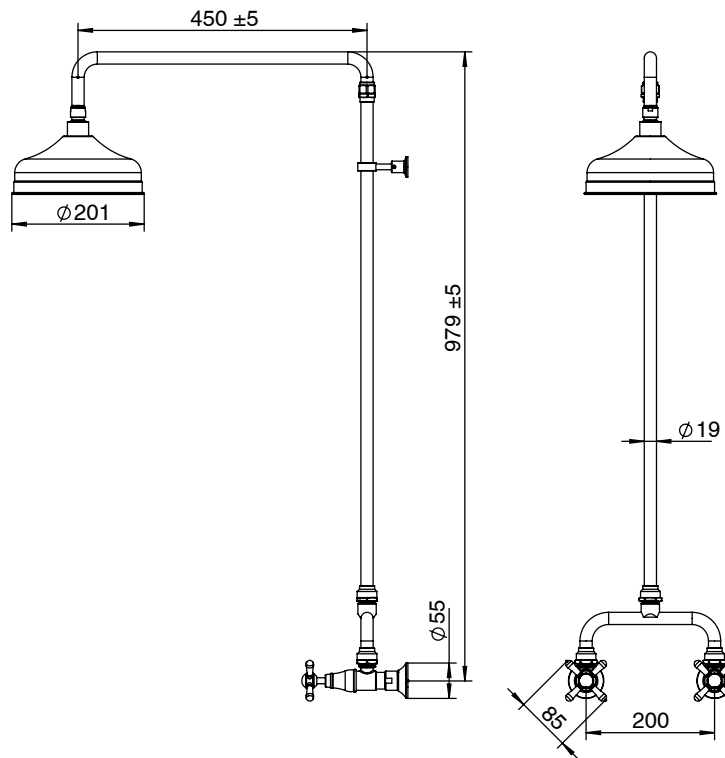

Milli Monument Edit Exposed Shower Set Cross Handles Brushed Nickel (3 Star)

4204504

SPECIFICATIONS

Recommended Use	Domestic, Hotel & Commercial
Colour	Brushed Nickel
Finish	Brushed
Material	DR Brass
Recommended Pressure Range	150 - 500 kPa
Maximum Continuous Working Temperature	80 deg C
Suitable for Storage Tank Hot Water	Yes
Suitable for Continuous Flow Hot Water	Yes
Suitable for Gravity Feed Hot Water	No

WARRANTY

Warranty - Domestic Use	15 Years
Spare Parts & Labour	12 Months

Please refer to Warranty Page for full Terms and Conditions

Dimensions are nominal measurements only.

CLEANING RECOMMENDATIONS:

We recommend the use of soapy water or approved cleaners. This product should not be cleaned with abrasive materials. Damage caused by any improper treatment is not covered by the product warranty. Refer to Warranty Conditions

Disclaimer: Products in this specification manual must by regulation be installed by licensed and registered trade people. The manufacturer/distributor reserves the right to vary specifications or delete models from their range without prior notification. Dimensions are nominal measurements only. Dimensions and set-outs listed are correct at time of publication however the manufacturer/distributor takes no responsibility for printing errors.

Published 05/10/2022

To see the complete Milli range go to www.reece.com.au