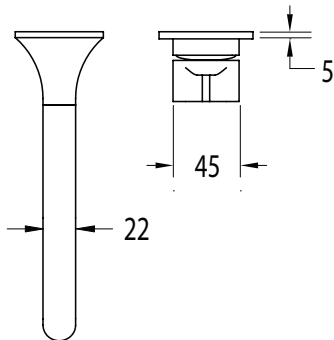

Dimensions are nominal measurements only.

CLEANING RECOMMENDATIONS:

We recommend the use of soapy water or approved cleaners. This product should not be cleaned with abrasive materials. Damage caused by any improper treatment is not covered by the product warranty. Refer to Warranty Conditions

Disclaimer: Products in this specification manual must by regulation be installed by licensed and registered trade people. The manufacturer/distributor reserves the right to vary specifications or delete models from their range without prior notification. Dimensions are nominal measurements only. Dimensions and set-outs listed are correct at time of publication however the manufacturer/distributor takes no responsibility for printing errors.

Published 02/07/2021

To see the complete Milli range go to www.reece.com.au