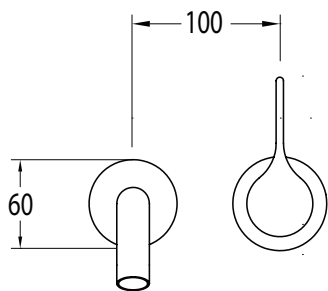

Dimensions are nominal measurements only.

CLEANING RECOMMENDATIONS:

We recommend the use of soapy water or approved cleaners. This product should not be cleaned with abrasive materials. Damage caused by any improper treatment is not covered by the product warranty. Refer to Warranty Conditions

Disclaimer: Products in this specification manual must by regulation be installed by licensed and registered trade people. The manufacturer/distributor reserves the right to vary specifications or delete models from their range without prior notification. Dimensions are nominal measurements only. Dimensions and set-outs listed are correct at time of publication however the manufacturer/distributor takes no responsibility for printing errors.

Published 02/07/2021

To see the complete Milli range go to www.reece.com.au