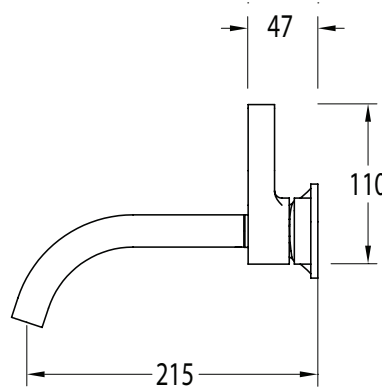

Milli Oria Wall Bath Mixer Outlet System 215mm PVD Brushed Gunmetal

2265629

SPECIFICATIONS

Recommended Use	Domestic, Hotel & Commercial
Colour	Gunmetal
Finish	Brushed
Material	Brass
Recommended Pressure Range	250-500kPa
Maximum Continuous Working Temperature	65 deg C
Suitable for Storage Tank Hot Water	Yes
Suitable for Continuous Flow Hot Water	Yes
Suitable for Gravity Feed Hot Water	No

WARRANTY

Warranty - Domestic Use	15 Years
Spare Parts & Labour	12 Months

Please refer to Warranty Page for full Terms and Conditions

Dimensions are nominal measurements only.

CLEANING RECOMMENDATIONS:

We recommend the use of soapy water or approved cleaners. This product should not be cleaned with abrasive materials. Damage caused by any improper treatment is not covered by the product warranty. Refer to Warranty Conditions

Disclaimer: Products in this specification manual must by regulation be installed by licensed and registered trade people. The manufacturer/distributor reserves the right to vary specifications or delete models from their range without prior notification. Dimensions are nominal measurements only. Dimensions and set-outs listed are correct at time of publication however the manufacturer/distributor takes no responsibility for printing errors.

Published 02/07/2021

To see the complete Milli range go to www.reece.com.au