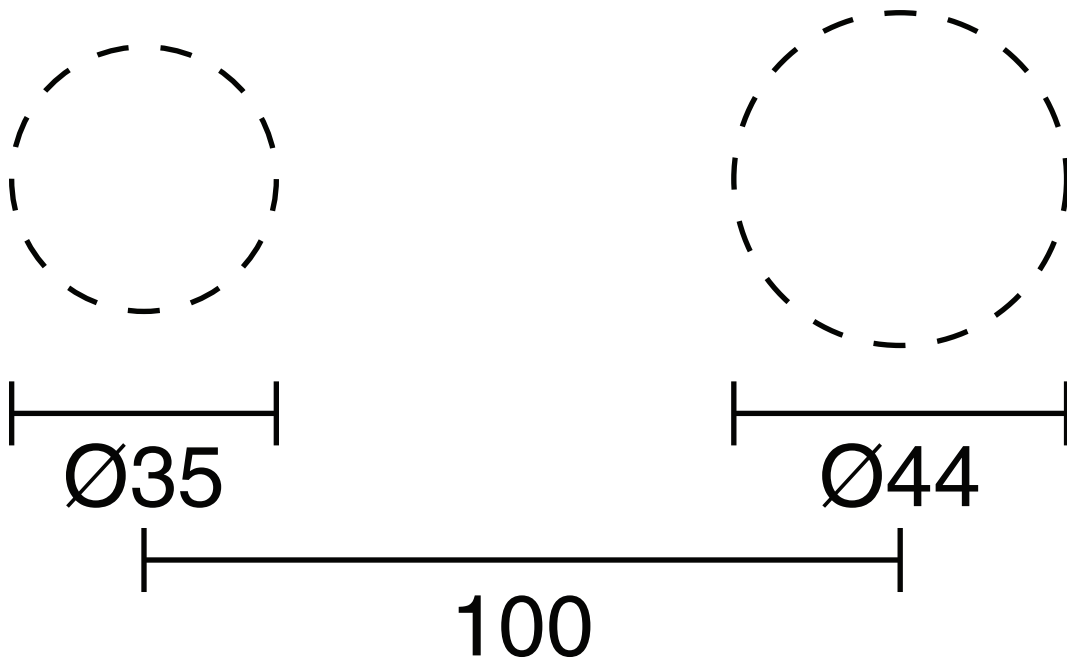

# Mizu Universal Inwall Body Cutout Template

Mizu Wall Mixer Set Universal Inwall Body  
Reece Code: 2267207

Please note that the cutout template is provided as a guide only. This cutout template should be checked against the actual product to determine correct fit.

Scale 1:1 at A4

**mizu**