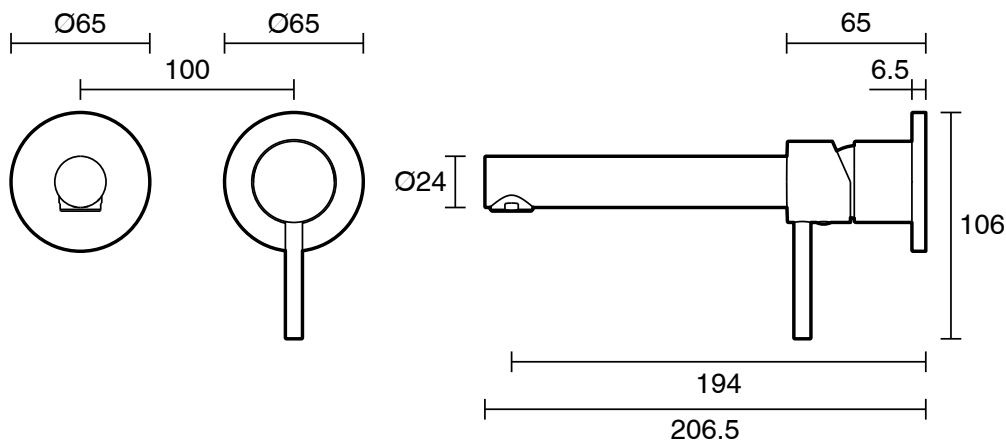

mizu

Mizu Drift Wall Basin/Bath Mixer Set Straight Spout with 2-Piece Cover Plate Trimset Brushed Nickel (6 Star) 2267246

SPECIFICATIONS	
Recommended Use	Domestic;Commercial;Hotel
Colour Category	Nickel
Colour Finish	Brushed Nickel
Primary Material	Lead Free Brass
Hot Water Unit Suitability	Storage Tank;Continuous Flow
WARRANTY	
Warranty - Domestic Use (Years)	10
Spare Parts & Labour (Years)	1
<i>Please refer to Warranty Page for full Terms and Conditions</i>	

Disclaimer: Products in this specification manual must by regulation be installed by licensed and registered trade people. The manufacturer/distributor reserves the right to vary specifications or delete models from their range without prior notification. Dimensions are nominal measurements only. Dimensions and set-outs listed are correct at time of publication however the manufacturer/distributor takes no responsibility for printing errors.