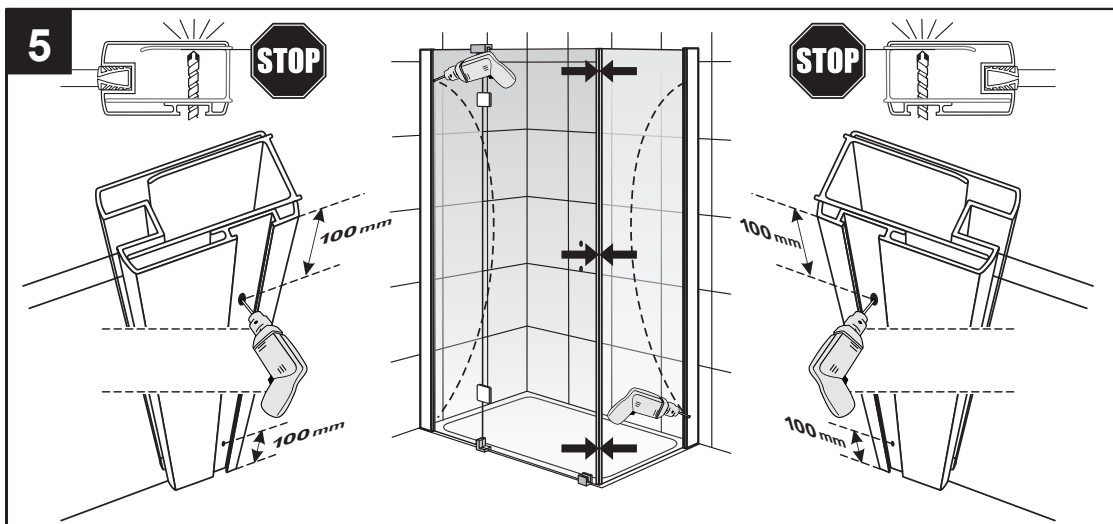

Posh

Installation Instructions

Posh Domaine MK2 Shower Screen and Base System 1200mm

Plumbers, please ensure a copy of the Installation Instructions are left with the end user for future reference

Posh Domaine MK2 Shower Screen and Base System 1200mm

1

	A (mm)	LF 900	A (mm)
PLF 1200	1160 ÷ 1185		860 ÷ 885

2

3

Posh Domaine MK2 Shower Screen and Base System 1200mm

Posh Domaine MK2 Shower Screen and Base System 1200mm