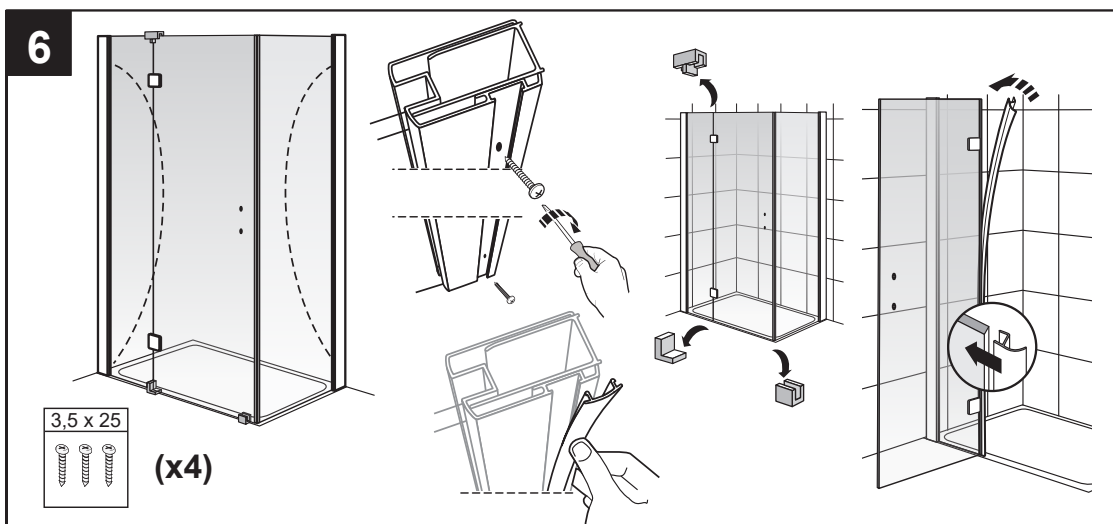

Posh

Installation Instructions

Posh Domaine MK2 Shower Screen and Base System 1200mm

Plumbers, please ensure a copy of the Installation Instructions are left with the end user for future reference

Posh Domaine MK2 Shower Screen and Base System 1200mm

1

	A (mm)	LF 900	A (mm)
PLF 1200	1160 ÷ 1185		860 ÷ 885

2

3

Posh Domaine MK2 Shower Screen and Base System 1200mm

Posh Domaine MK2 Shower Screen and Base System 1200mm