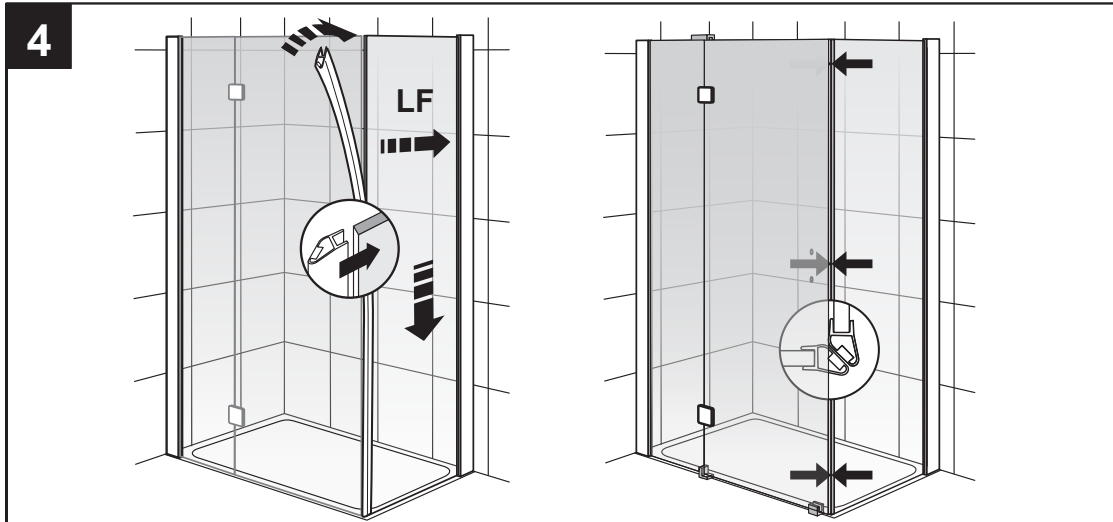

Posh

Installation Instructions

Posh Domaine MK2 Shower Screen and Base System 1200mm

Plumbers, please ensure a copy of the Installation Instructions are left with the end user for future reference

Posh Domaine MK2 Shower Screen and Base System 1200mm

1

	A (mm)	LF 900	A (mm)
PLF 1200	1160 ÷ 1185		860 ÷ 885

2

3

Posh Domaine MK2 Shower Screen and Base System 1200mm

Posh Domaine MK2 Shower Screen and Base System 1200mm