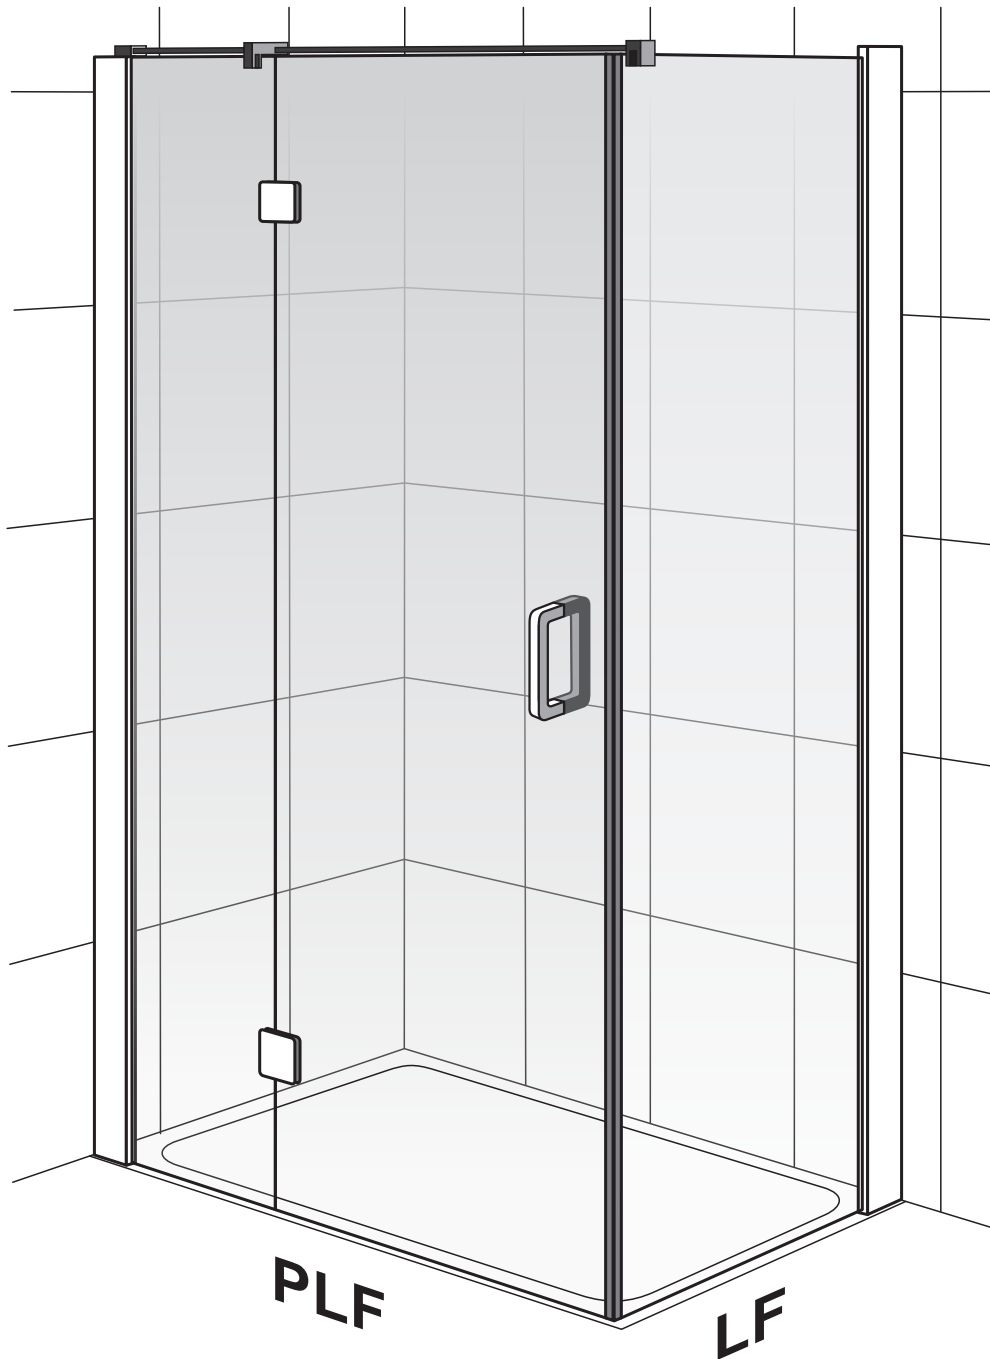

Posh

Installation Instructions

Posh Domaine MK2 Shower Screen and Base System 1200mm

Plumbers, please ensure a copy of the Installation Instructions are left with the end user for future reference

Posh Domaine MK2 Shower Screen and Base System 1200mm

1

	A (mm)	LF 900	A (mm)
PLF 1200	1160 ÷ 1185		860 ÷ 885

2

3

Posh Domaine MK2 Shower Screen and Base System 1200mm

Posh Domaine MK2 Shower Screen and Base System 1200mm