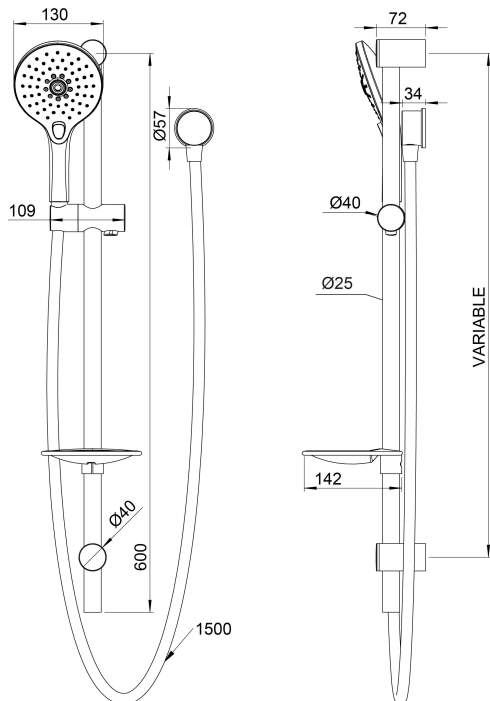

Posh

Posh Domaine Rail Shower 3 Functions Chrome (4*)

SPECIFICATIONS

Recommended Use	Domestic, Commercial, Hotel
Colour	Chrome
Recommended Pressure Range	150kpa - 500kpa
Max Continuous Working Pressure	500kpa
Max Continuous Working Temperature	0 - 60°C
Suitable for Storage Tank Hot Water	Yes
Suitable for Continuous Flow Hot Water	Yes
Suitable for Gravity Feed Hot Water	No
Standard	AS/NZS 3662

WARRANTY

Warranty - Domestic Use	10 Years
Spare Parts & Labour	1 Year

Please refer to Warranty Page for full Terms and Conditions

Dimensions are nominal measurements only.

Disclaimer: Products in this specification manual must by regulation be installed by licensed and registered trade people. The manufacturer/distributor reserves the right to vary specifications or delete models from their range without prior notification. Dimensions are nominal measurements only. Dimensions and set-outs listed are correct at time of publication however the manufacturer/distributor takes no responsibility for printing errors.