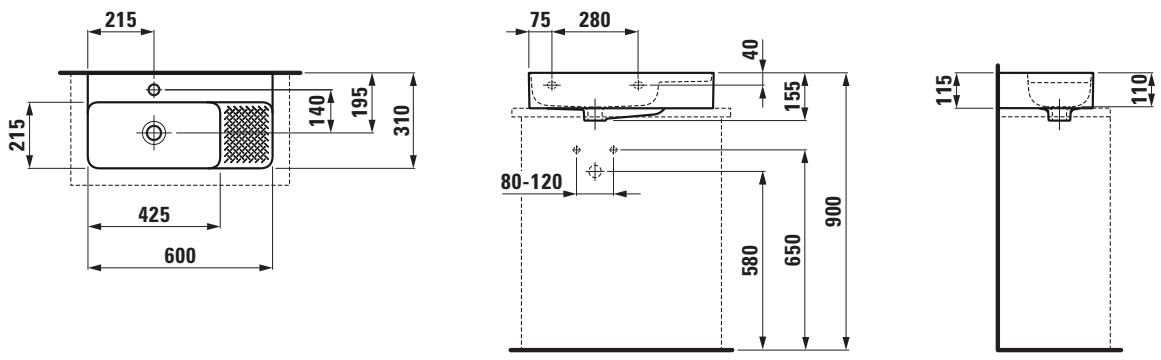

LAUFEN Val Wall / Counter Basin Only 1 Taphole with Overflow 600x310 Internal Texture White

9510147

SPECIFICATIONS

Recommended Use	Domestic, Hotel & Commercial
Material	SaphirKeramik
Basin Colour	White
Bowl Capacity	3.7 ltr
Weight	10.5 kg
Taphole Configuration	1 Taphole
Overflow Configuration	Integrated Overflow
Plug & Waste	Sold Separately
Tapware	Sold Separately

WARRANTY

Warranty - Domestic Use	15 Years
Spare Parts & Labour	12 Months

Please refer to Warranty Page for full Terms and Conditions

Dimensions are nominal measurements only.

CLEANING RECOMMENDATIONS:

We recommend the use of soapy water or approved cleaners. This product should not be cleaned with abrasive materials. Damage caused by any improper treatment is not covered by the product warranty. Refer to Warranty Conditions

Disclaimer: Products in this specification manual must by regulation be installed by licensed and registered trade people. The manufacturer/distributor reserves the right to vary specifications or delete models from their range without prior notification. Dimensions are nominal measurements only. Dimensions and set-outs listed are correct at time of publication however the manufacturer/distributor takes no responsibility for printing errors.