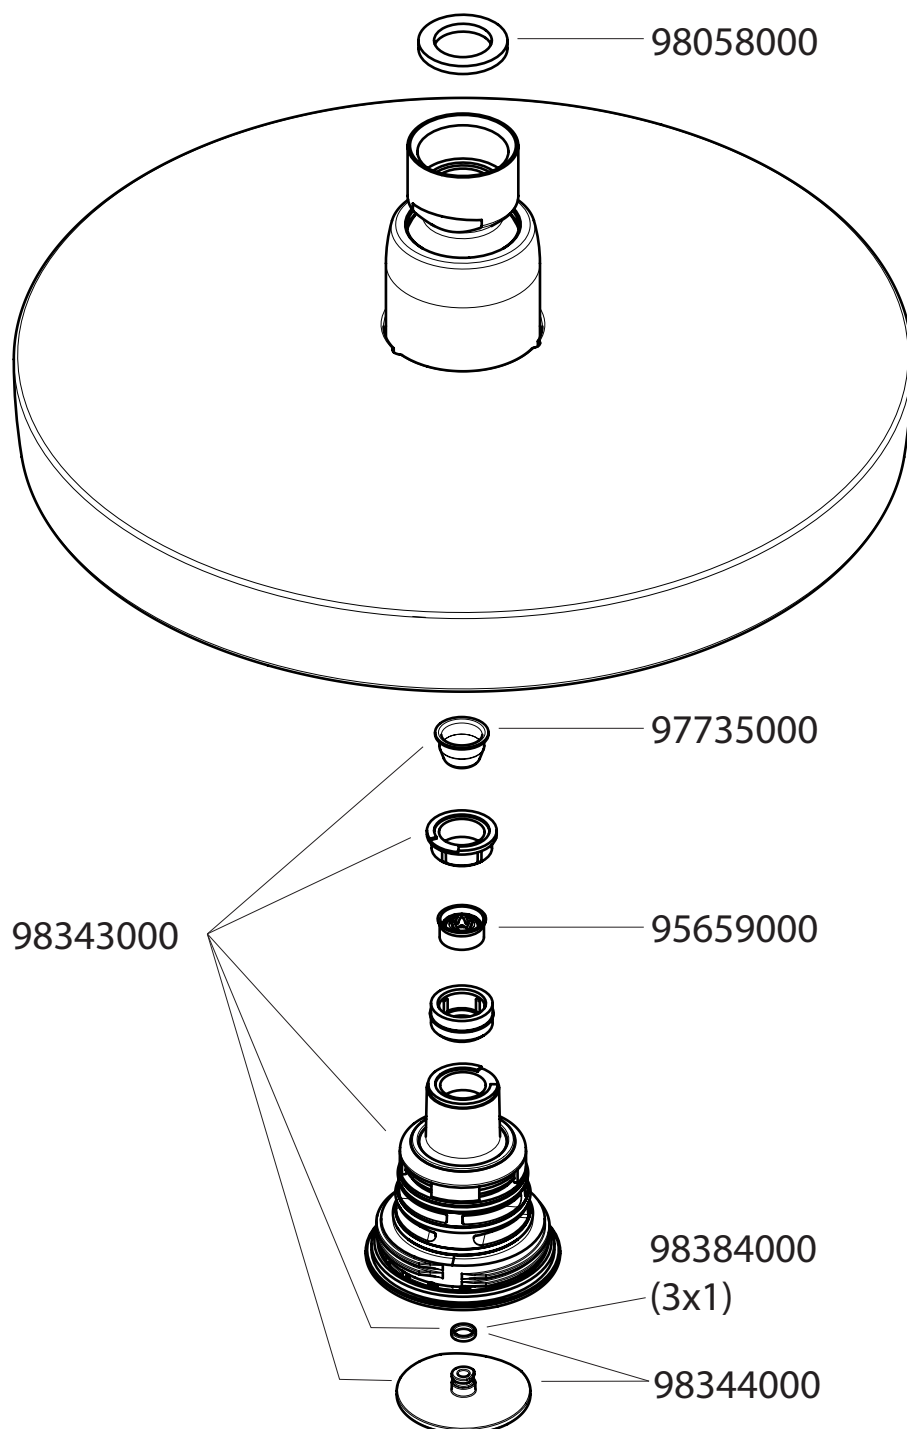

HANSGROHE

CROMA SELECT E OVERHEAD SHOWER

Dimensions are nominal measurements only.

SPECIFICATIONS

| | |
|---------------------------------|---|
| Recommended use | Domestic, hotel, commercial |
| Colour availability | Chrome/White, Chrome/Chrome |
| Pressure rating | Suitable for high pressure applications and has been WELS certified to the following: Minimum operating pressure 150kPA Maximum operating pressure 550kPA |
| Temperature rating | Maximum hot temperature 60°C (recommended 42°C) Minimum temperature 1°C |
| Suitable hot water units | Gravity fed: No |
| Standards | AS/NZS 3662 |
| Dimensions | 180mm diameter |
| Spray type | Rain, IntenseRain |

Tech Page Version 1

HANSGROHE

CROMA SELECT E OVERHEAD SHOWER

INSTALLATION INSTRUCTIONS

Plumbers, please ensure a copy of the installation instructions is left with the end user for future reference

HANSGROHE

CROMA SELECT E OVERHEAD SHOWER

SPARE PARTS LIST

Year of production: >10/14

| Description | Article Number |
|------------------------|----------------|
| Seal | 98058000 |
| Selector assy | 98343000 |
| Filter | 97735000 |
| Flow limiter (9 l/min) | 95659000 |
| Cover | 98344000 |
| O-ring 3x1 | 98384000 |