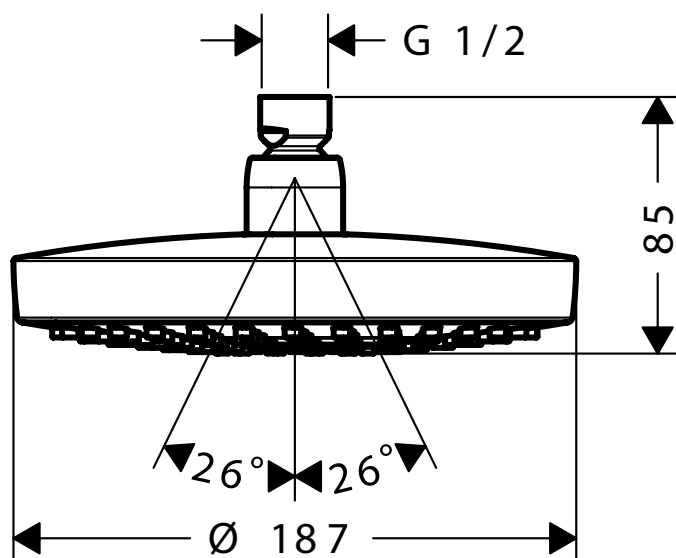

HANSGROHE

CROMA SELECT E OVERHEAD SHOWER