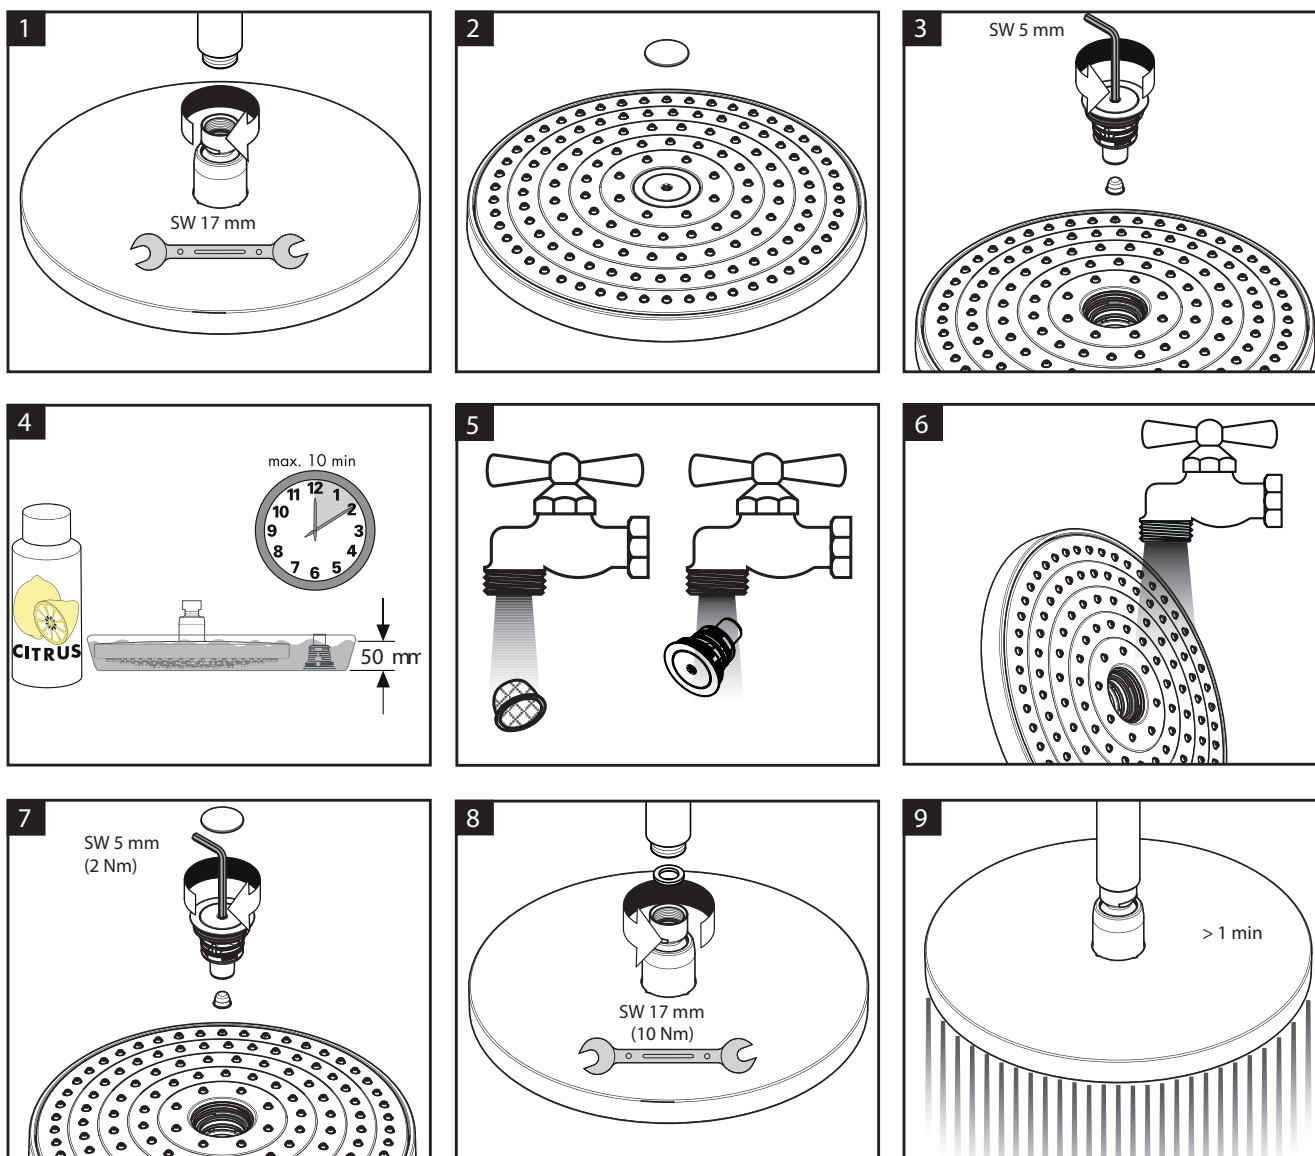

HANSGROHE

CROMA SELECT E OVERHEAD SHOWER

Dimensions are nominal measurements only.

SPECIFICATIONS

| | |
|---------------------------------|---|
| Recommended use | Domestic, hotel, commercial |
| Colour availability | Chrome/White, Chrome/Chrome |
| Pressure rating | Suitable for high pressure applications and has been WELS certified to the following: Minimum operating pressure 150kPA Maximum operating pressure 550kPA |
| Temperature rating | Maximum hot temperature 60°C (recommended 42°C) Minimum temperature 1°C |
| Suitable hot water units | Gravity fed: No |
| Standards | AS/NZS 3662 |
| Dimensions | 180mm diameter |
| Spray type | Rain, IntenseRain |

Tech Page Version 1

HANSGROHE

CROMA SELECT E OVERHEAD SHOWER

INSTALLATION INSTRUCTIONS

Plumbers, please ensure a copy of the installation instructions is left with the end user for future reference

HANSGROHE

CROMA SELECT E OVERHEAD SHOWER

SPARE PARTS LIST

Year of production: >10/14

| Description | Article Number |
|------------------------|----------------|
| Seal | 98058000 |
| Selector assy | 98343000 |
| Filter | 97735000 |
| Flow limiter (9 l/min) | 95659000 |
| Cover | 98344000 |
| O-ring 3x1 | 98384000 |