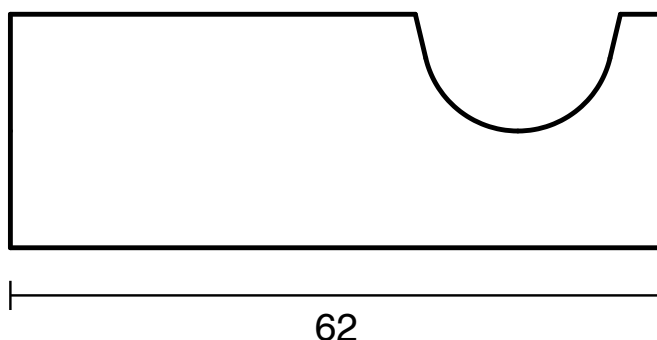

S U S S E X

Sussex Scala Robe Hook LUX PVD Brushed Oyster Nickel

2267018

SPECIFICATIONS	
Recommended Use	Domestic;Hotel;Commercial
Colour Finish	Brushed Oyster Nickel
Primary Material	Brass
WARRANTY	
Replacement Only - Domestic Use (Years)	15
Parts Replacement Only (Years)	15
<i>Please refer to Warranty Page for full Terms and Conditions</i>	