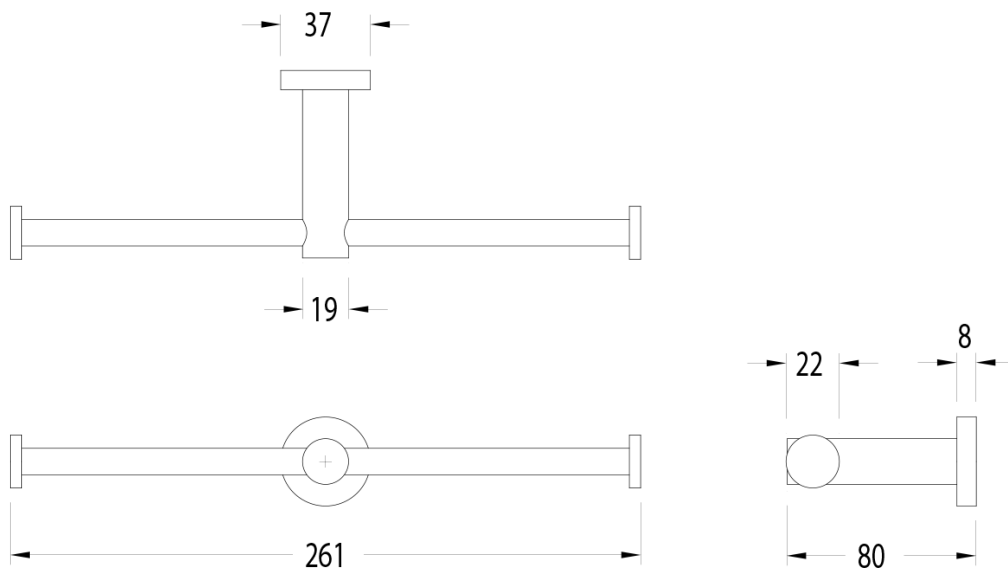

SUSSEX

Sussex Pure Double Toilet Roll Holder PVD Brushed Bronze

9511111

SPECIFICATIONS	
Recommended Use	Residential;Commercial
Colour Finish	Brushed Bronze
Primary Material	DR Brass
WARRANTY	
Residential Use (Years)	40
Commercial Use (Years)	10
<i>Please refer to Sussex Warranty page for full Terms and Conditions</i>	