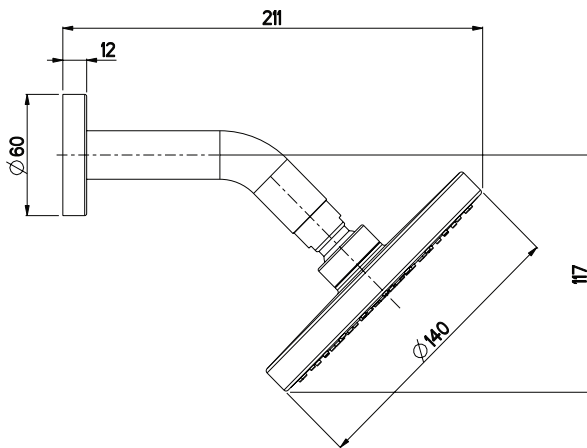

Nikles Pure Wall Shower & Arm Chrome (3*)

SPECIFICATIONS

Recommended Use	Domestic, Hotel & Commercial
Colour	Chrome
Recommended Pressure Range	150 - 500kPa
Max Continuous Working Pressure	500kPa
Max Continuous Working Temperature	60°C
Recommended Temperature	40°C
Suitable for Storage Tank Hot Water	Yes
Suitable for Continuous Flow Hot Water	Yes
Suitable for Gravity Feed Hot Water	No
<i>Hot and Cold water inlet pressure should be equal</i>	

WARRANTY

Warranty - Domestic Use	15 Years
Spare Parts & Labour	12 Months
<i>Please refer to Warranty Page for full Terms and Conditions</i>	

Dimensions are nominal measurements only.

Disclaimer: Products in this specification manual must by regulation be installed by licensed and registered trade people. The manufacturer/distributor reserves the right to vary specifications or delete models from their range without prior notification. Dimensions are nominal measurements only. Dimensions and set-outs listed are correct at time of publication however the manufacturer/distributor takes no responsibility for printing errors.