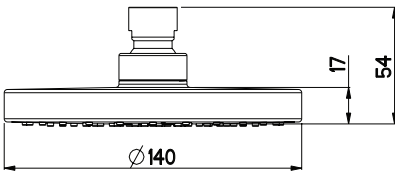

Nikles Pure Wall Shower & Arm Chrome (3*)

SPECIFICATIONS

Recommended Use	Domestic, Hotel & Commercial
Colour	Chrome
Recommended Pressure Range	150 - 500kPa
Max Continuous Working Pressure	500kPa
Max Continuous Working Temperature	60°C
Recommended Temperature	40°C
Suitable for Storage Tank Hot Water	Yes
Suitable for Continuous Flow Hot Water	Yes
Suitable for Gravity Feed Hot Water	No
<i>Hot and Cold water inlet pressure should be equal</i>	

WARRANTY

Warranty - Domestic Use	15 Years
Spare Parts & Labour	12 Months
<i>Please refer to Warranty Page for full Terms and Conditions</i>	

Dimensions are nominal measurements only.

Disclaimer: Products in this specification manual must by regulation be installed by licensed and registered trade people. The manufacturer/distributor reserves the right to vary specifications or delete models from their range without prior notification. Dimensions are nominal measurements only. Dimensions and set-outs listed are correct at time of publication however the manufacturer/distributor takes no responsibility for printing errors.

Published 04/07/2018

To see the complete Nikles range go to www.reece.com.au/bathrooms