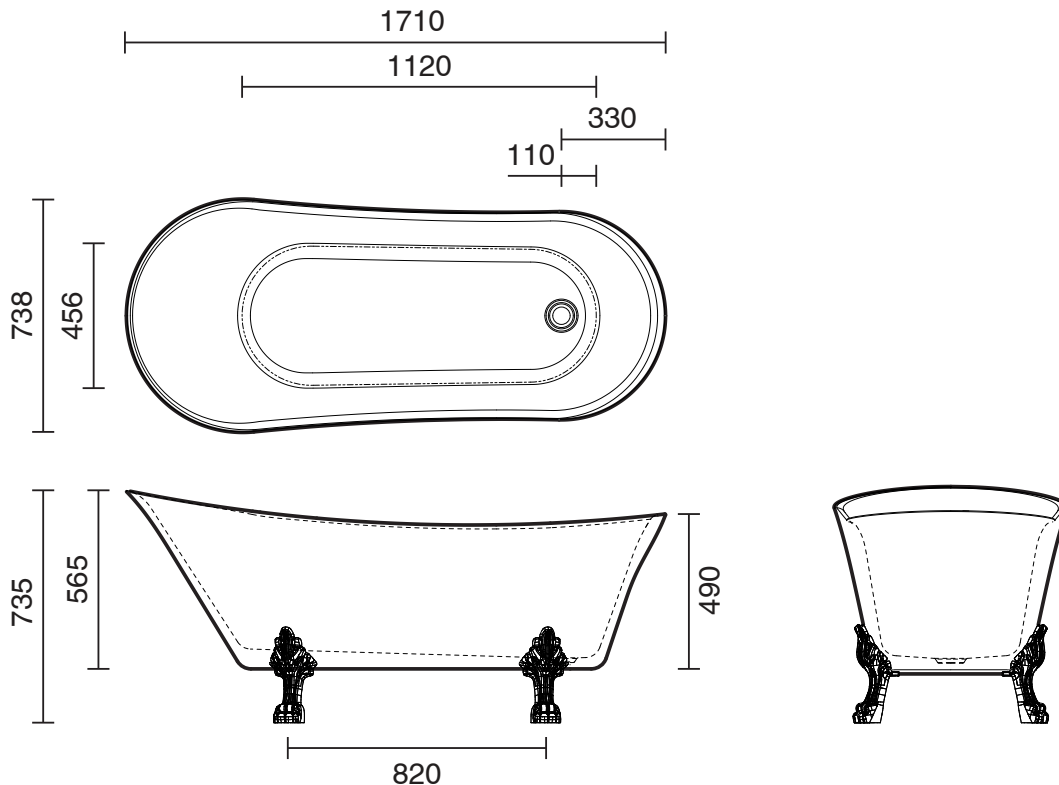

KADO

Kado Era Freestanding Bath 1700mm White with Gloss White Claw Feet

1725030

SPECIFICATIONS

Recommended Use	Domestic, Hotel & Commercial
Material	Acrylic
Colour	White with Gloss White Claw Feet
Capacity	220 ltr
Weight	37 kg
Overflow Configuration	No Overflow
Fixing	Anchor feet with flexible sealant
Plug & Waste Size	40mm
Plug & Waste	Sold Separately

WARRANTY

Warranty - Domestic Use	10 Years
Spare Parts & Labour	12 Months

Please refer to Warranty Page for full Terms and Conditions

Dimensions are nominal measurements only.

CLEANING RECOMMENDATIONS:

We recommend the use of soapy water or approved cleaners. This product should not be cleaned with abrasive materials. Damage caused by any improper treatment is not covered by the product warranty. Refer to Warranty Conditions

Disclaimer: Products in this specification manual must by regulation be installed by licensed and registered trade people. The manufacturer/distributor reserves the right to vary specifications or delete models from their range without prior notification. Dimensions are nominal measurements only. Dimensions and set-outs listed are correct at time of publication however the manufacturer/distributor takes no responsibility for printing errors.

Published 22/02/2023

To see the complete Kado range go to www.reece.com.au