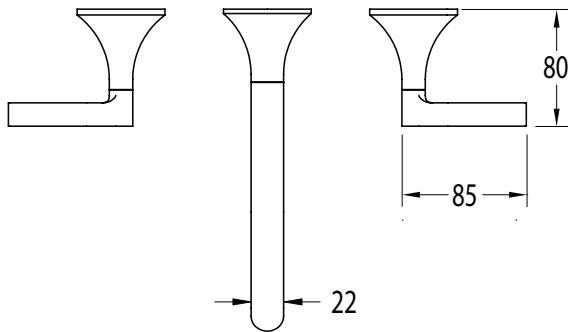

Milli Oria Wall Bath Set 215mm PVD Matte Black

2265607

SPECIFICATIONS

Recommended Use	Domestic, Hotel & Commercial
Colour	Black
Finish	Matte
Material	Brass
Recommended Pressure Range	250-500kPa
Maximum Continuous Working Temperature	65 deg C
Suitable for Storage Tank Hot Water	Yes
Suitable for Continuous Flow Hot Water	Yes
Suitable for Gravity Feed Hot Water	No

WARRANTY

Warranty - Domestic Use	15 Years
Spare Parts & Labour	12 Months

Please refer to Warranty Page for full Terms and Conditions

Dimensions are nominal measurements only.

CLEANING RECOMMENDATIONS:

We recommend the use of soapy water or approved cleaners. This product should not be cleaned with abrasive materials. Damage caused by any improper treatment is not covered by the product warranty. Refer to Warranty Conditions

Disclaimer: Products in this specification manual must by regulation be installed by licensed and registered trade people. The manufacturer/distributor reserves the right to vary specifications or delete models from their range without prior notification. Dimensions are nominal measurements only. Dimensions and set-outs listed are correct at time of publication however the manufacturer/distributor takes no responsibility for printing errors.

Published 02/07/2021

To see the complete Milli range go to www.reece.com.au