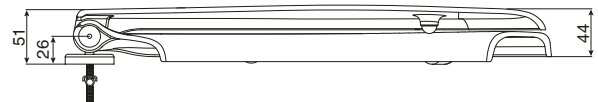

Dimensions are nominal measurements only.

Disclaimer: Products in this specification manual must by regulation be installed by licensed and registered trade people. The manufacturer/distributor reserves the right to vary specifications or delete models from their range without prior notification. Dimensions are nominal measurements only. Dimensions and set-outs listed are correct at time of publication however the manufacturer/distributor takes no responsibility for printing errors.

Published 03/08/2020