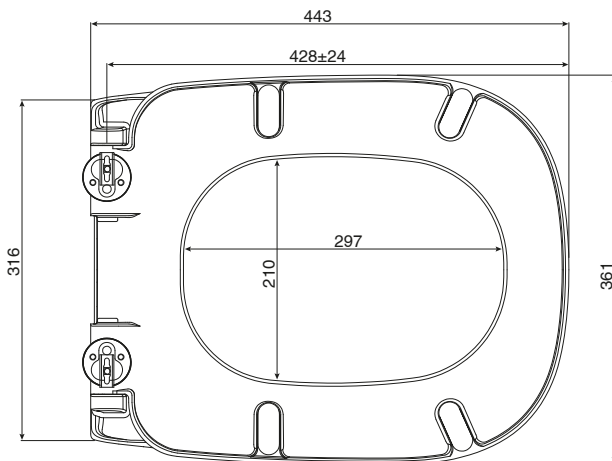

Posh Domaine Soft Close Quick Release Toilet Seat

SPECIFICATIONS

Recommended Use	Domestic, Hotel & Commercial
Toilet Seat Type	Soft Close Quick Release
Material	Durable Sanitary Grade Plastic Urea
Fixing	Top Fix Quick Release Hinges Screwed to Pan
Colour	White
Weight	2.3kg

WARRANTY

Warranty - Domestic Use	12 Months
Spare Parts & Labour	12 Months

Please refer to Warranty Page for full Terms and Conditions

9507693

Dimensions are nominal measurements only.

Disclaimer: Products in this specification manual must by regulation be installed by licensed and registered trade people. The manufacturer/distributor reserves the right to vary specifications or delete models from their range without prior notification. Dimensions are nominal measurements only. Dimensions and set-outs listed are correct at time of publication however the manufacturer/distributor takes no responsibility for printing errors.