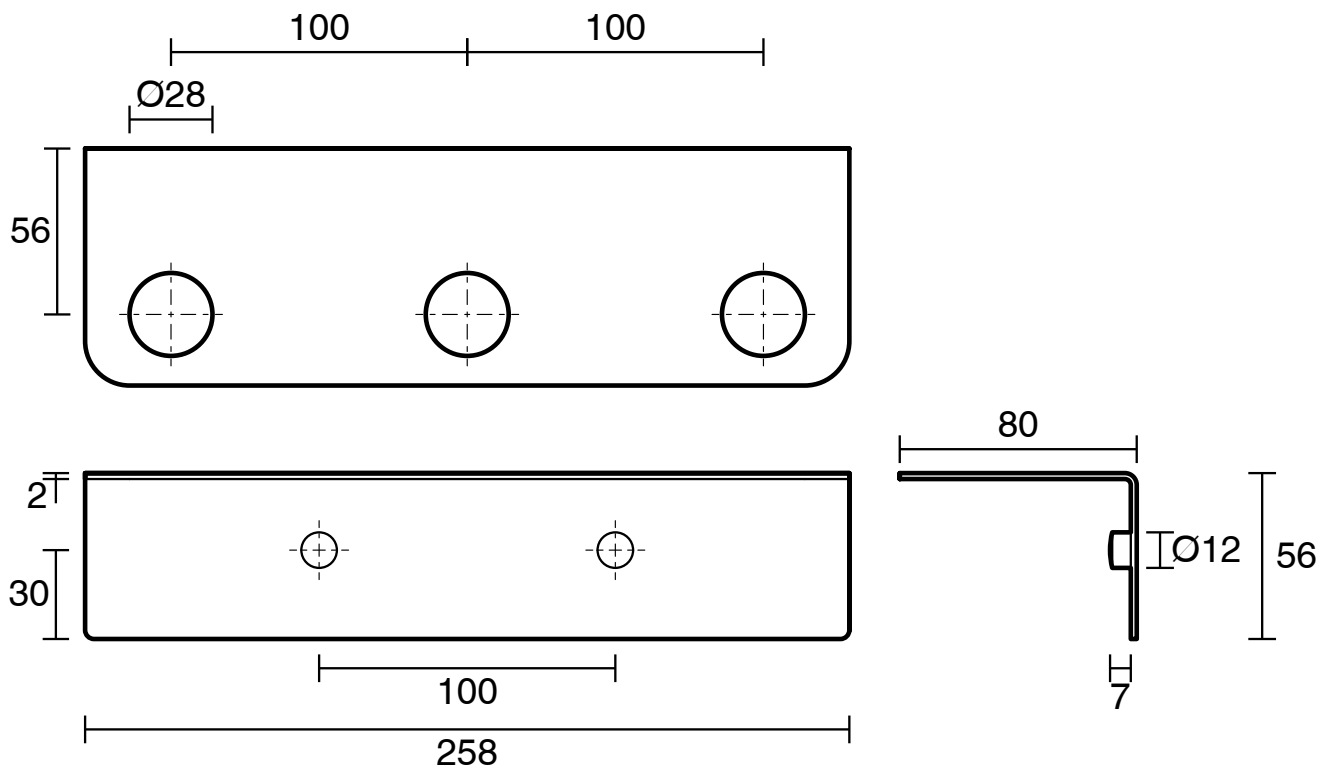

Mizu Drift Soap Bottle Holder Triple Matte Black

2269157

SPECIFICATIONS

Recommended Use	Domestic, Hotel & Commercial
Colour	Matte Black
Material	Brass

WARRANTY

Replacement Only - Domestic Use	10 Years
Parts Replacement Only	12 Months

Please refer to Warranty Page for full Terms and Conditions

Dimensions are nominal measurements only.

CLEANING RECOMMENDATIONS:

We recommend the use of soapy water or approved cleaners. This product should not be cleaned with abrasive materials. Damage caused by any improper treatment is not covered by the product warranty. Refer to Warranty Conditions

Disclaimer: Products in this specification manual must by regulation be installed by licensed and registered trade people. The manufacturer/distributor reserves the right to vary specifications or delete models from their range without prior notification. Dimensions are nominal measurements only. Dimensions and set-outs listed are correct at time of publication however the manufacturer/distributor takes no responsibility for printing errors.

Published 21/03/2024

To see the complete Mizu range go to www.reece.com.au