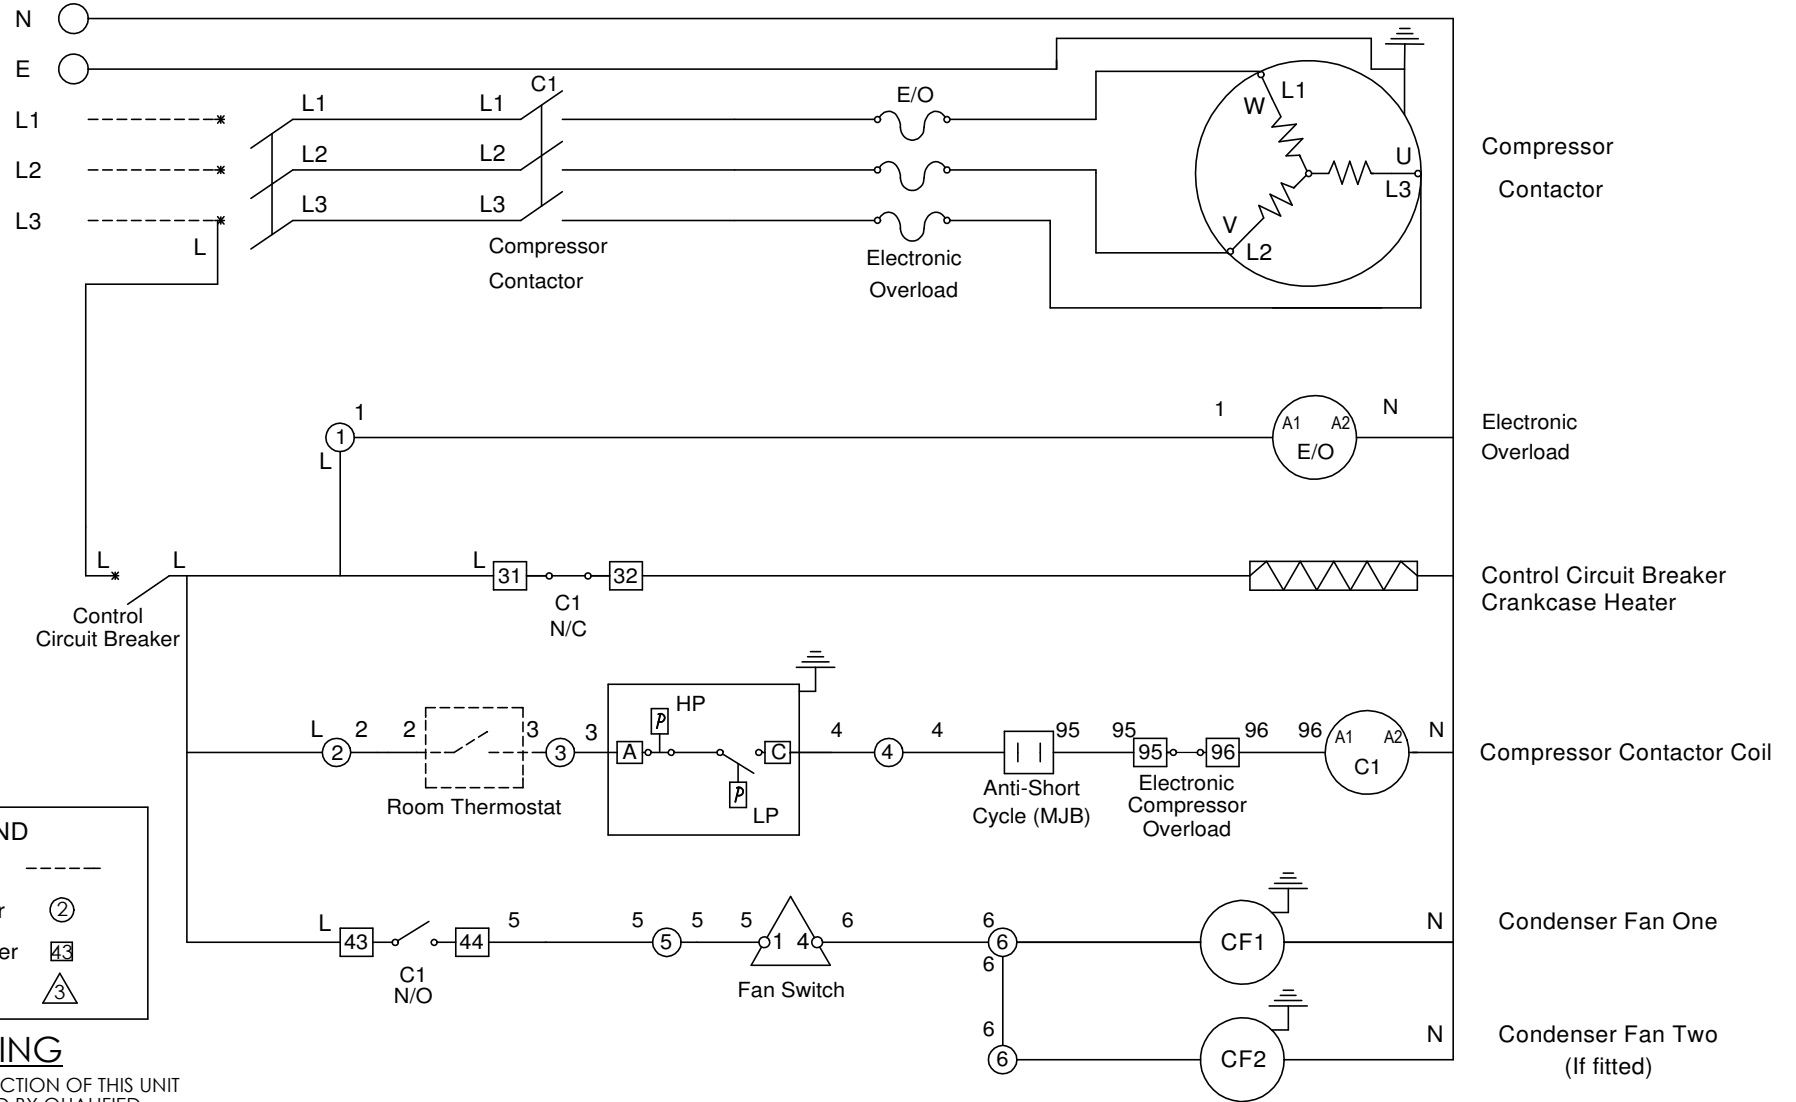

COMPAC PAS SCROLL THREE PHASE

LEGEND

Field Wiring - - - - -

Terminal Number ②

Connection Number 43

Fan Speed ⚡

WARNING

THE ELECTRICAL CONNECTION OF THIS UNIT
MUST BE PERFORMED BY QUALIFIED
PERSONNEL AND MUST COMPLY WITH LOCAL
ELECTRICAL STANDARDS