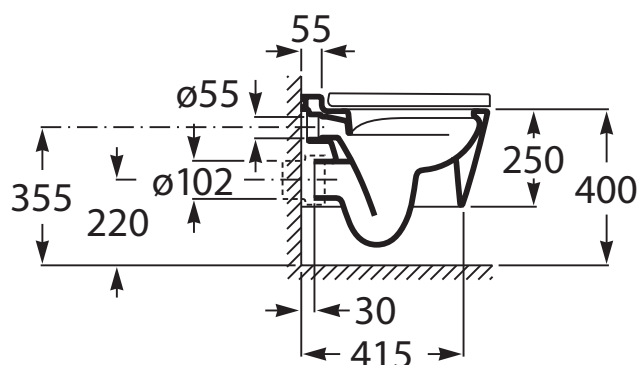

CLEANING RECOMMENDATIONS:

We recommend the use of soapy water or approved cleaners.

This product should not be cleaned with abrasive materials.

Damage caused by any improper treatment is not covered by the product warranty. Refer to Warranty Conditions.

Dimensions are nominal measurements only.

Disclaimer: Products in this specification manual must by regulation be installed by licensed and registered trade people. The manufacturer/distributor reserves the right to vary specifications or delete models from their range without prior notification. Dimensions are nominal measurements only. Dimensions and set-outs listed are correct at time of publication however the manufacturer/distributor takes no responsibility for printing errors.

Published 10/09/2020