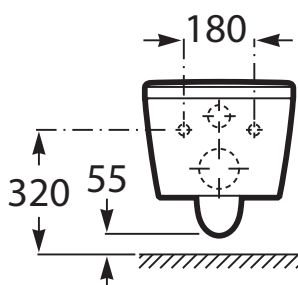

CLEANING RECOMMENDATIONS:

We recommend the use of soapy water or approved cleaners.

This product should not be cleaned with abrasive materials.

Damage caused by any improper treatment is not covered by the product warranty. Refer to Warranty Conditions.

Dimensions are nominal measurements only.

Disclaimer: Products in this specification manual must by regulation be installed by licensed and registered trade people. The manufacturer/distributor reserves the right to vary specifications or delete models from their range without prior notification. Dimensions are nominal measurements only. Dimensions and set-outs listed are correct at time of publication however the manufacturer/distributor takes no responsibility for printing errors.

Published 10/09/2020