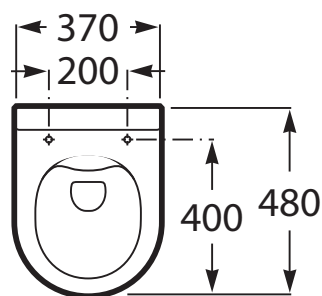

CLEANING RECOMMENDATIONS:

We recommend the use of soapy water or approved cleaners.

This product should not be cleaned with abrasive materials.

Damage caused by any improper treatment is not covered by the product warranty. Refer to Warranty Conditions.

Dimensions are nominal measurements only.

Disclaimer: Products in this specification manual must by regulation be installed by licensed and registered trade people. The manufacturer/distributor reserves the right to vary specifications or delete models from their range without prior notification. Dimensions are nominal measurements only. Dimensions and set-outs listed are correct at time of publication however the manufacturer/distributor takes no responsibility for printing errors.

Published 10/09/2020