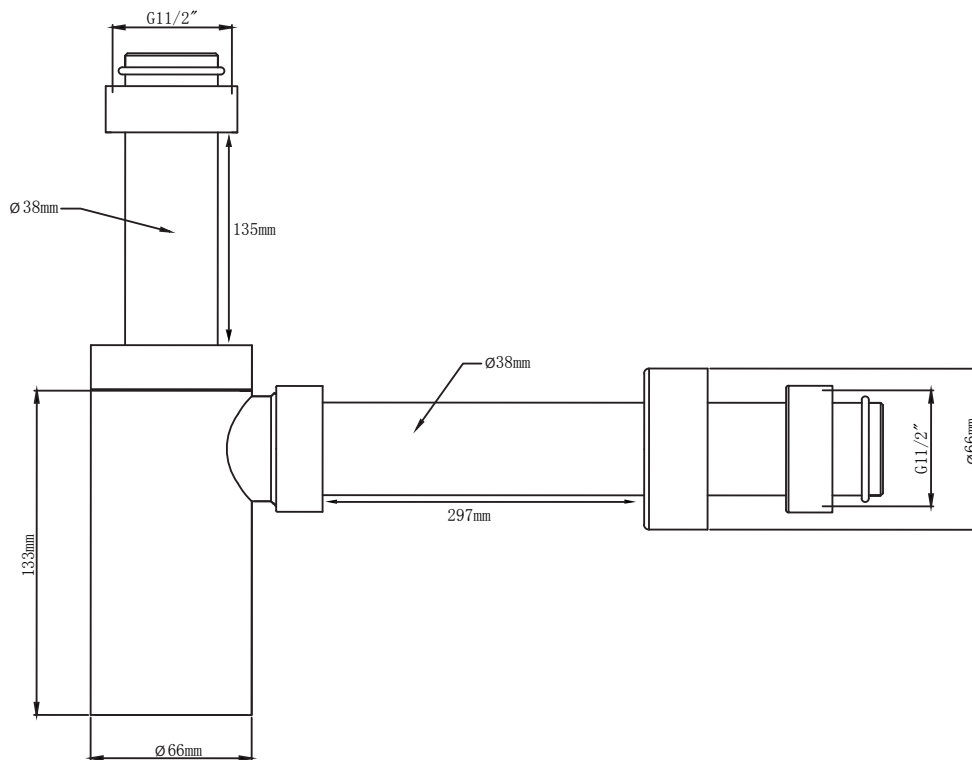

WARRANTY

Replacement Only - Domestic Use	12 Months

Please refer to Warranty Page for full Terms and Conditions