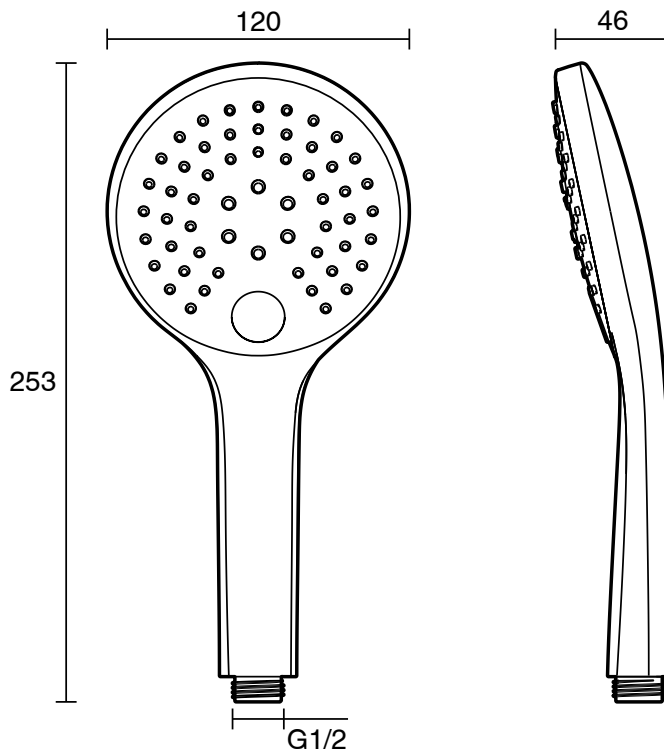

mizu

Mizu Drift Shower Handpiece Only Brushed Brass (5 Star)

4205585

SPECIFICATIONS

Recommended Use	Commercial, Domestic & Hotel
Colour	Brushed Brass
Primary Material	ABS
Maximum Continuous Working Pressure	500 kPa
Maximum Continuous Working Temperature	60 deg C
Suitable for Storage Tank Hot Water	Yes
Suitable for Continuous Flow Hot Water	Yes
Suitable for Gravity Feed Hot Water	No

WARRANTY

Warranty - Domestic Use	10 Years
Spare Parts & Labour	1 Years

Please refer to Warranty Page for full Terms and Conditions

Dimensions are nominal measurements only.

CLEANING RECOMMENDATIONS:

We recommend the use of soapy water or approved cleaners. This product should not be cleaned with abrasive materials. Damage caused by any improper treatment is not covered by the product warranty. Refer to Warranty Conditions

Disclaimer: Products in this specification manual must by regulation be installed by licensed and registered trade people. The manufacturer/distributor reserves the right to vary specifications or delete models from their range without prior notification. Dimensions are nominal measurements only. Dimensions and set-outs listed are correct at time of publication however the manufacturer/distributor takes no responsibility for printing errors.

Published 05/07/2024

To see the complete Mizu range go to www.reece.com.au