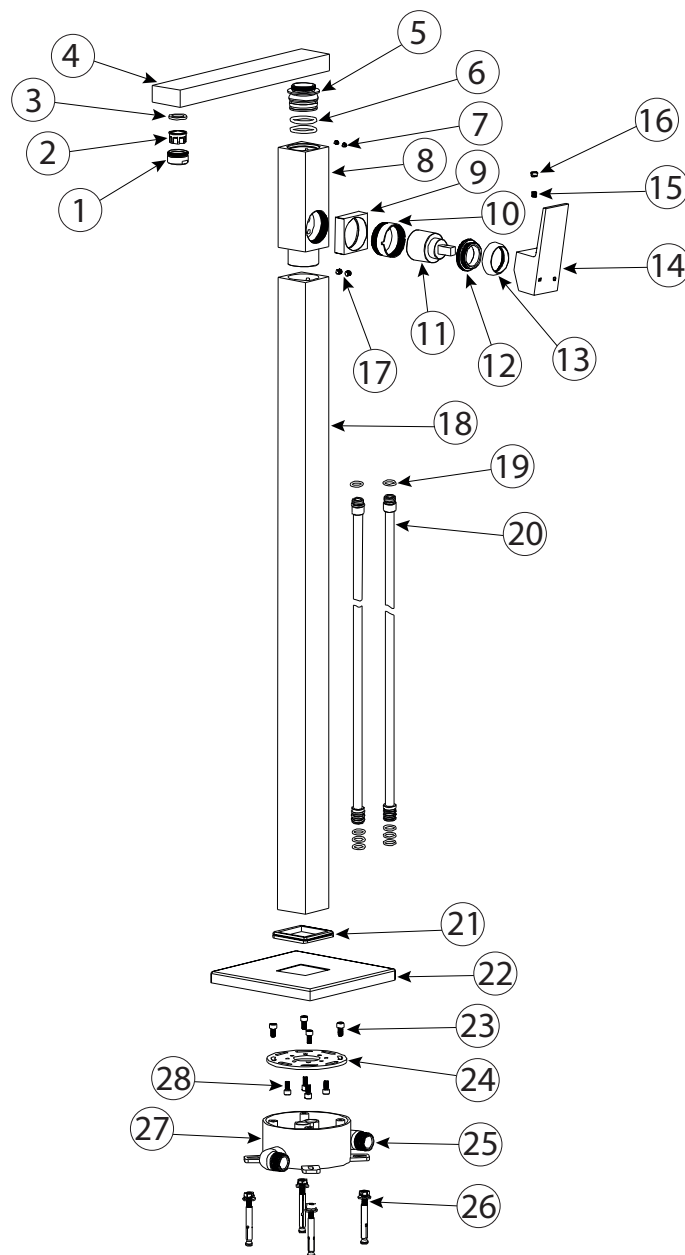

m i z u

Mizu Bloc MK2 Floor Mount Bath Mixer & Outlet Chrome

Number	Part
1-3	Aerator Complete
4	Bath Spout
5	Water Outlet Connector
6	O-Ring
7	Set Screw
8	Mixer Body
9	Cartridge Cover
10	Cartridge Sleeve
11	Cartridge
12	Cartridge Locknut
13	Cartridge Dome
14-16	Handle Complete

17	Grub Screw
18	Mixer Pillar
19	O-Ring
20	Water Inlet Tube
21	Washer
22	Cover Plate
23	Screw M5 x 8mm
24	Base Plate
25	Elbow
26	Concrete Anchor Bolt
27	Floor Inlet Bracket
28	Screw M4 x 6mm